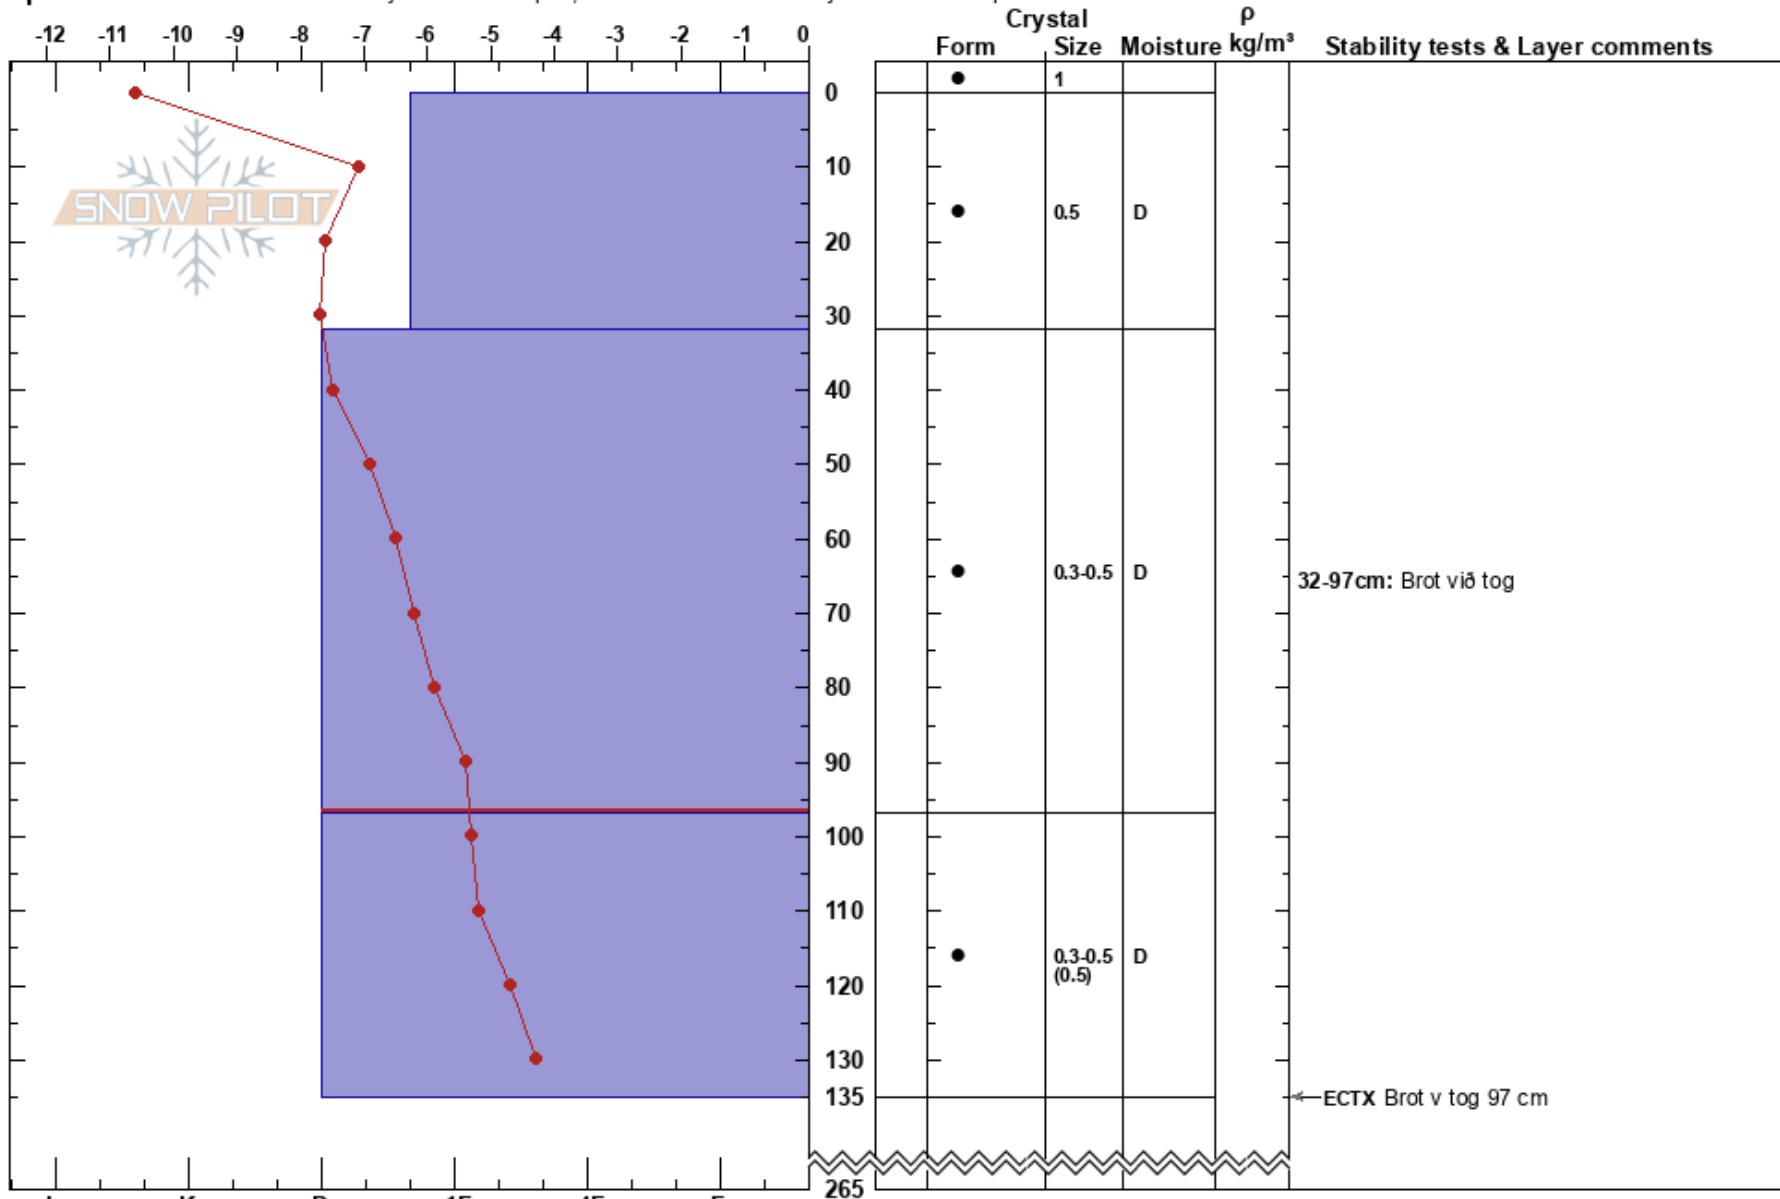

Krossöxl-Ljósvisk
Tröllaskagi
Iceland
Elevation: 570 m
Aspect: 204°

Anton Berg Carrasco
04/04/2024 - 18:30
Co-ord: 65.71712N, -17.67379W
Slope Angle: 32°
Wind Loading: previous

Stability:
Air Temperature: -9°C
Sky Cover: CLR
Precipitation: NO
Wind: Calm

HS:265
PF:10
32-97cm: Brot við tog
32-97cm: Problematic layer

Specifics: Recent avalanche activity on similar slopes; Recent avalanche activity on different slopes

Notes: Athugun á stöðugleikaástandi snjópokju hliðlægt við nýlega fallin snjófíð í Ljósavatnsskarðsfarvegum (31.3-1.4) í kjölfar snjösöfnunar í hléhlíð.