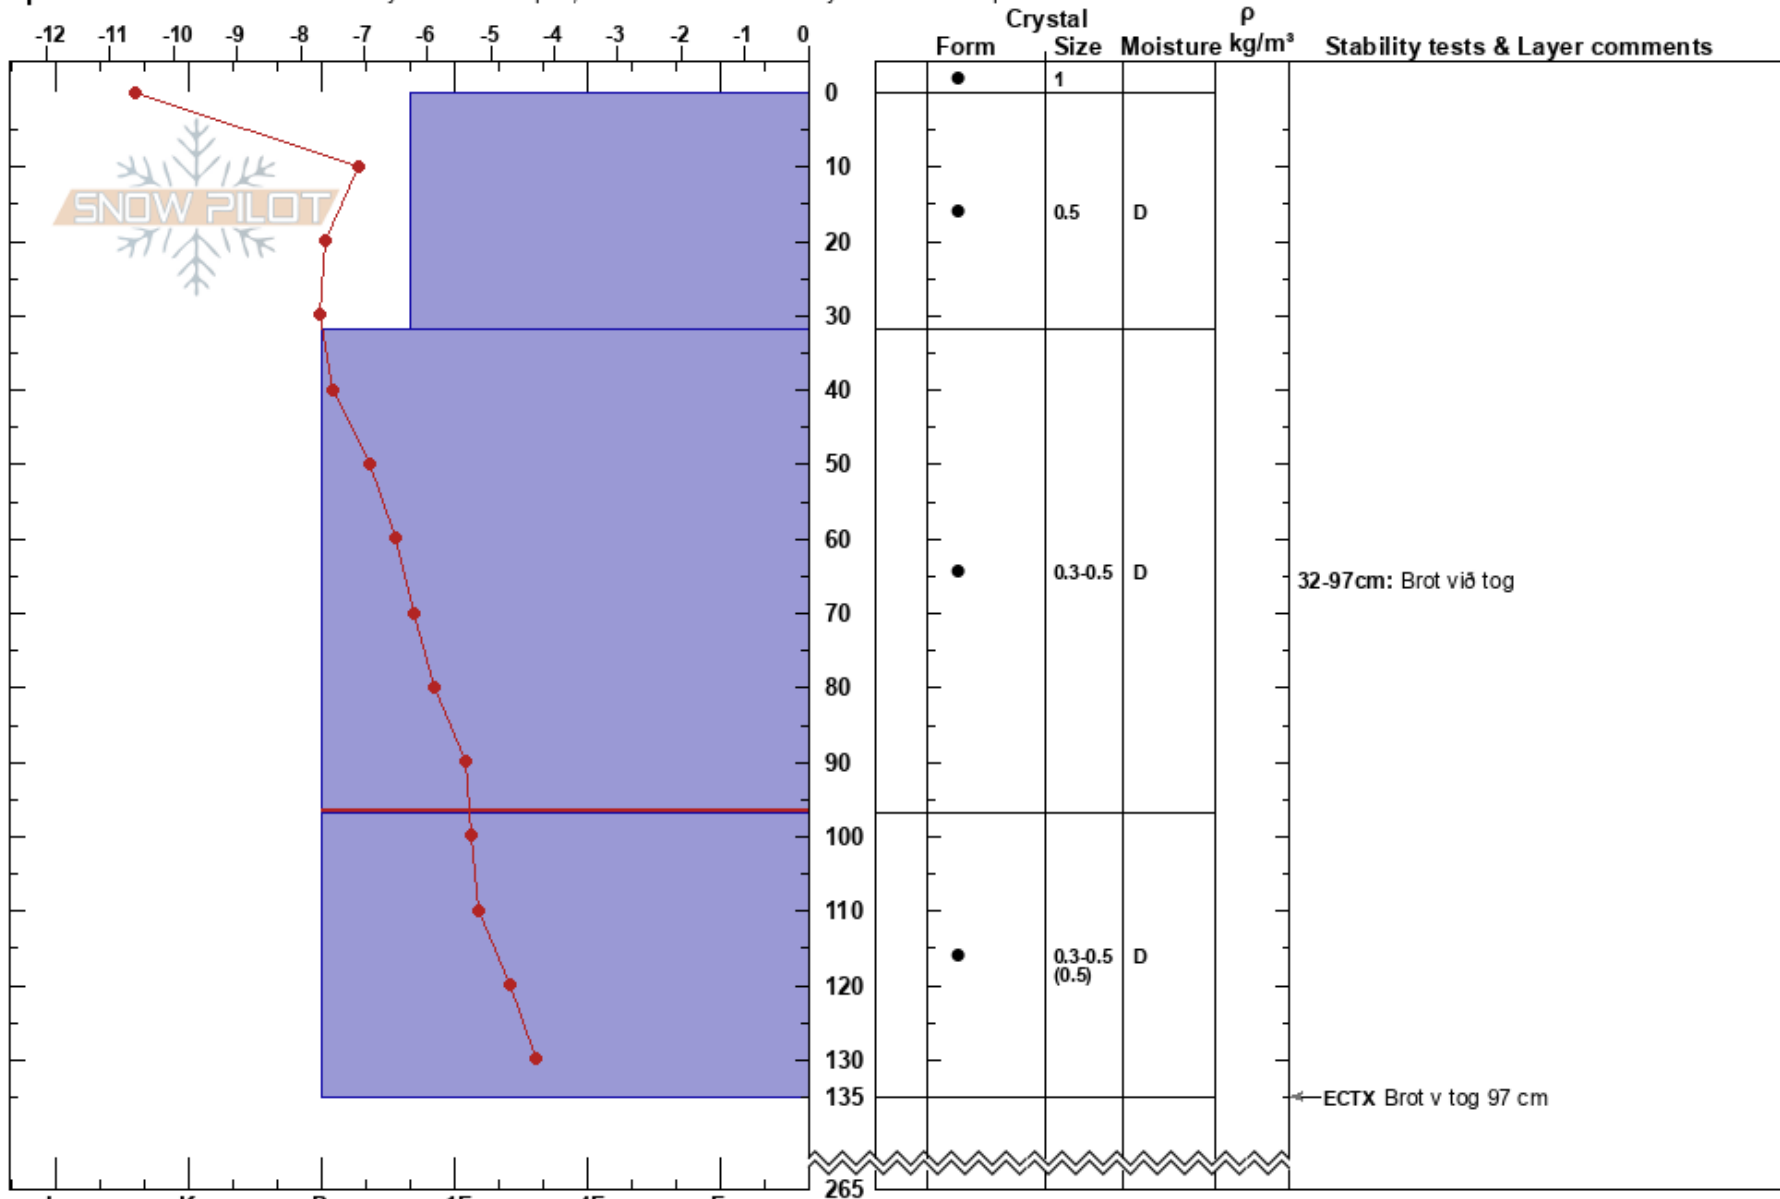

Krossöxl-Ljósvisk  
Tröllaskagi  
Iceland  
Elevation: 570 m  
Aspect: 204°

Anton Berg Carrasco  
04/04/2024 - 18:30  
Co-ord: 65.71712N, -17.67379W  
Slope Angle: 32°  
Wind Loading: previous

Stability:  
Air Temperature: -9°C  
Sky Cover: CLR  
Precipitation: NO  
Wind: Calm

HS:265  
PF:10  
32-97cm: Brot við tog  
32-97cm: Problematic layer

Specifics: Recent avalanche activity on similar slopes; Recent avalanche activity on different slopes

Notes: Athugun á stöðugleikaástandi snjöpöku hliðlægt við nýlega fallin snjófíð í Ljósavatnsskarðsfarvegum (31.3-1.4) í kjölfar snjösöfnunar í hléhlíð.