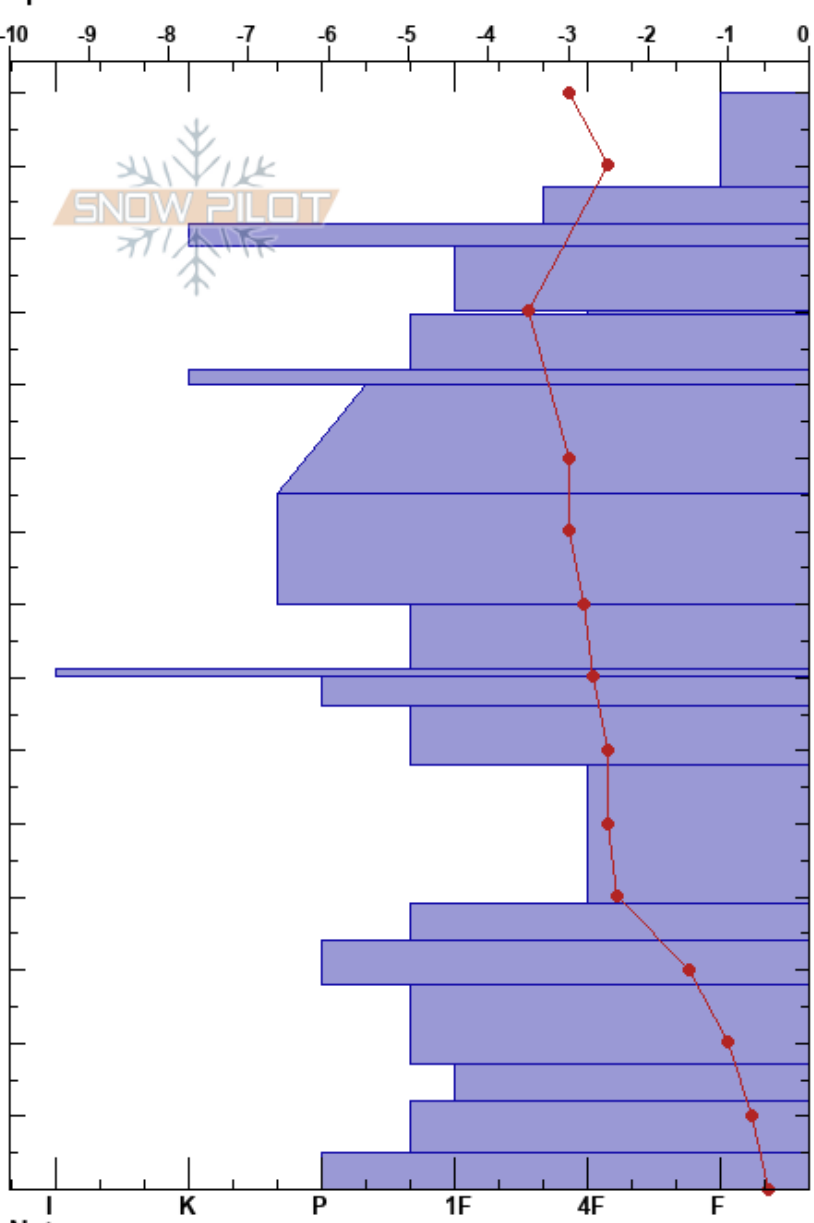

Goat's Eye Study Full Banff Visitor Safety
 Banff, Yoho and Kootenay 04/04/2024 - 11:00
 AB
 Elevation: 2280 m
 Aspect:
 Specifics:

Stability:
 Air Temperature: -6°C
 Sky Cover: OVC
 Precipitation: S2
 Wind: E Light Breeze

HS:150
 PF:40
 PS:20
 132-129cm: March 2
 120-119.5cm: Feb 26
 71-70cm: Feb 3
 12-5cm: sintering

Elevation (cm)	Crystal		Moisture	ρ kg/m ³	Stability tests & Layer comments
	Form	Size			
150	/	3			
140	/		D		
130	/	1	D		
129	⊙⊙	3-6	D		132-129cm: March 2
128	●	0.5	D		
127	□	1-2	D		CT23, RP @120cm
126	●	1	D		CT24, RP @120cm
125	⊙⊙	3-6	D		120-119.5cm: Feb 26
124	●	0.5	D		
123	●	1	D		
122	⊕	2	D		
121	■		D		71-70cm: Feb 3
120	⊕	1	D		
119	⊕	2	D		
118	⊕	2-3	D		
117	⊕	2-3	D		
116	⊕	2	D		
115	⊕	3	D		
114	⊕	3-4	D		
113	⊕	2-10	D		12-5cm: sintering
112	⊕	3-8	D		

Notes: stiff west wind at ridge elevation