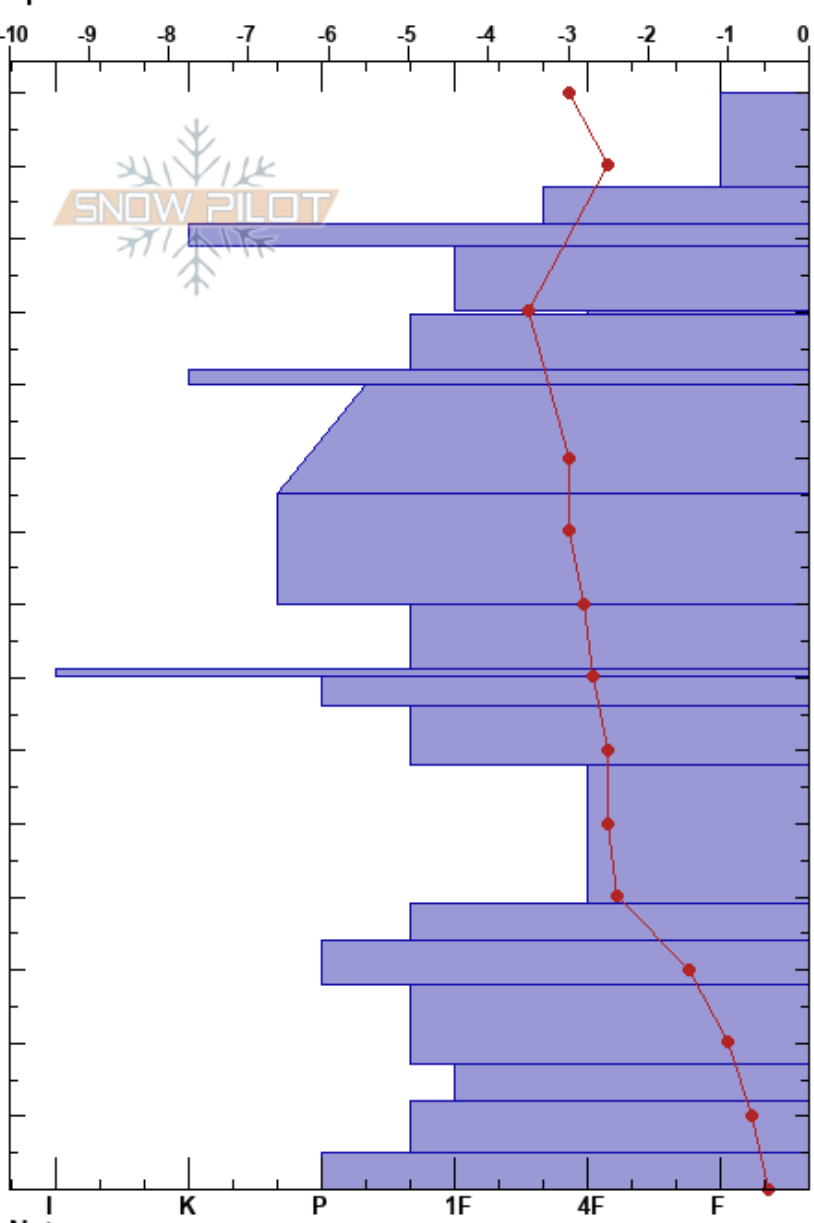

Goat's Eye Study Full Banff Visitor Safety
 Banff, Yoho and Kootenay 04/04/2024 - 11:00
 AB
 Elevation: 2280 m
 Aspect:
 Specifics:

Stability:
 Air Temperature: -6°C
 Sky Cover: OVC
 Precipitation: S2
 Wind: E Light Breeze

HS:150
 PF:40
 PS:20
 132-129cm: March 2
 120-119.5cm: Feb 26
 71-70cm: Feb 3
 12-5cm: sintering

Elevation (cm)	Crystal		Moisture	ρ kg/m ³	Stability tests & Layer comments
	Form	Size			
150	/	3			
140	/		D		
130	/	1	D		
129	⊙⊙	3-6	D		132-129cm: March 2
128	●	0.5	D		
127	□	1-2	D		CT23, RP @120cm
126	●	1	D		CT24, RP @120cm
125	⊙⊙	3-6	D		120-119.5cm: Feb 26
110	●	0.5	D		
100	●	1	D		
90	●	1	D		
80	⊖	2	D		
70	■		D		71-70cm: Feb 3
60	⊖	1	D		
50	⊖	2	D		
40	⊖	2-3	D		
30	^	2-3	D		
20	⊖	2	D		
10	^	3	D		
5	^	3-4	D		
0	^	2-10	D		12-5cm: sintering
0	^	3-8	D		

Notes: stiff west wind at ridge elevation