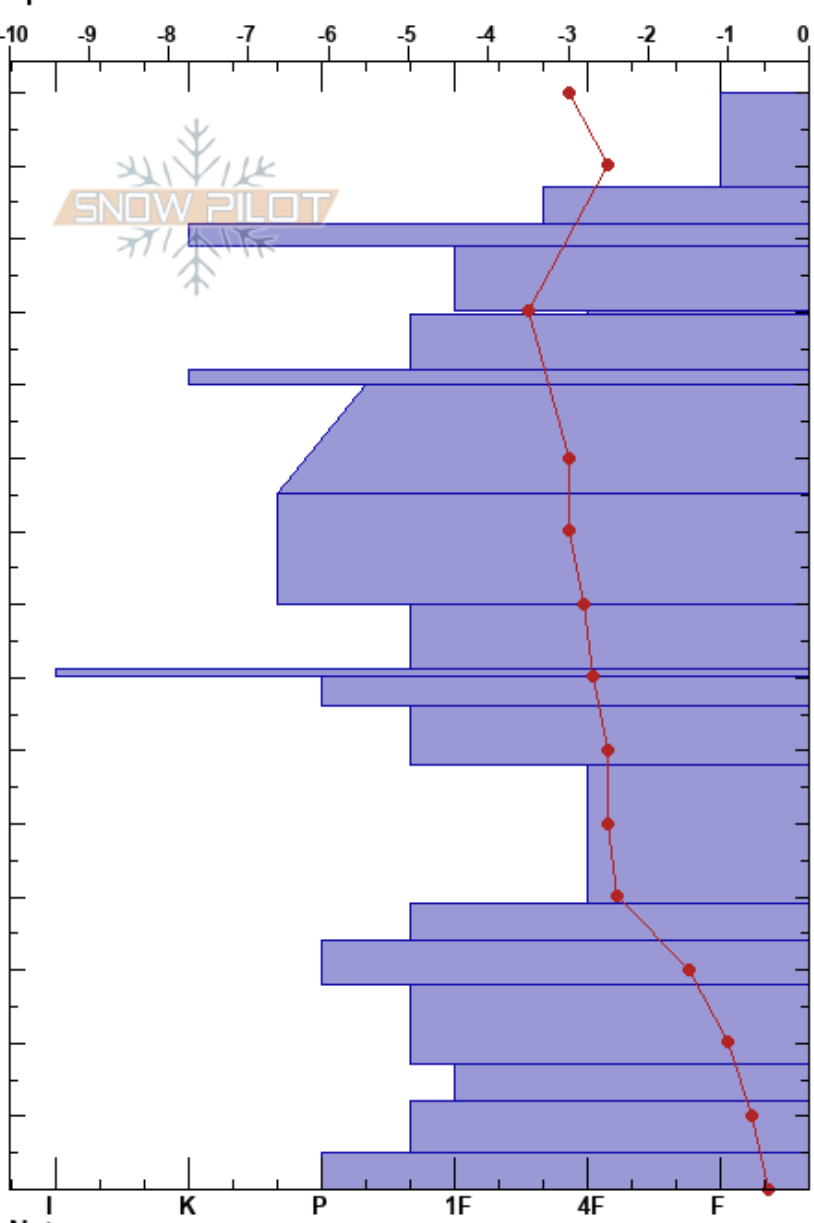

Goat's Eye Study Full Banff Visitor Safety
 Banff, Yoho and Kootenay 04/04/2024 - 11:00
 AB
 Elevation: 2280 m
 Aspect:
 Specifics:

Stability:
 Air Temperature: -6°C
 Sky Cover: OVC
 Precipitation: S2
 Wind: E Light Breeze

HS:150
 PF:40
 PS:20
 132-129cm: March 2
 120-119.5cm: Feb 26
 71-70cm: Feb 3
 12-5cm: sintering

Elevation (cm)	Crystal		ρ kg/m ³	Stability tests & Layer comments
	Form	Size		
150	/	3		
140	/		D	
130	/	1	D	
129	⊙⊙	3-6	D	132-129cm: March 2
128	●	0.5	D	
127	□	1-2	D	CT23, RP @120cm
126	●	1	D	CT24, RP @120cm
125	⊙⊙	3-6	D	120-119.5cm: Feb 26
124	●	0.5	D	
123	●	1	D	
122	⊕	2	D	
121	■		D	71-70cm: Feb 3
120	⊕	1	D	
119	⊕	2	D	
118	⊕	2-3	D	
117	∧	2-3	D	
116	⊕	2	D	
115	∧	3	D	
114	∧	3-4	D	
113	∧	2-10	D	12-5cm: sintering
112	∧	3-8	D	

Notes: stiff west wind at ridge elevation