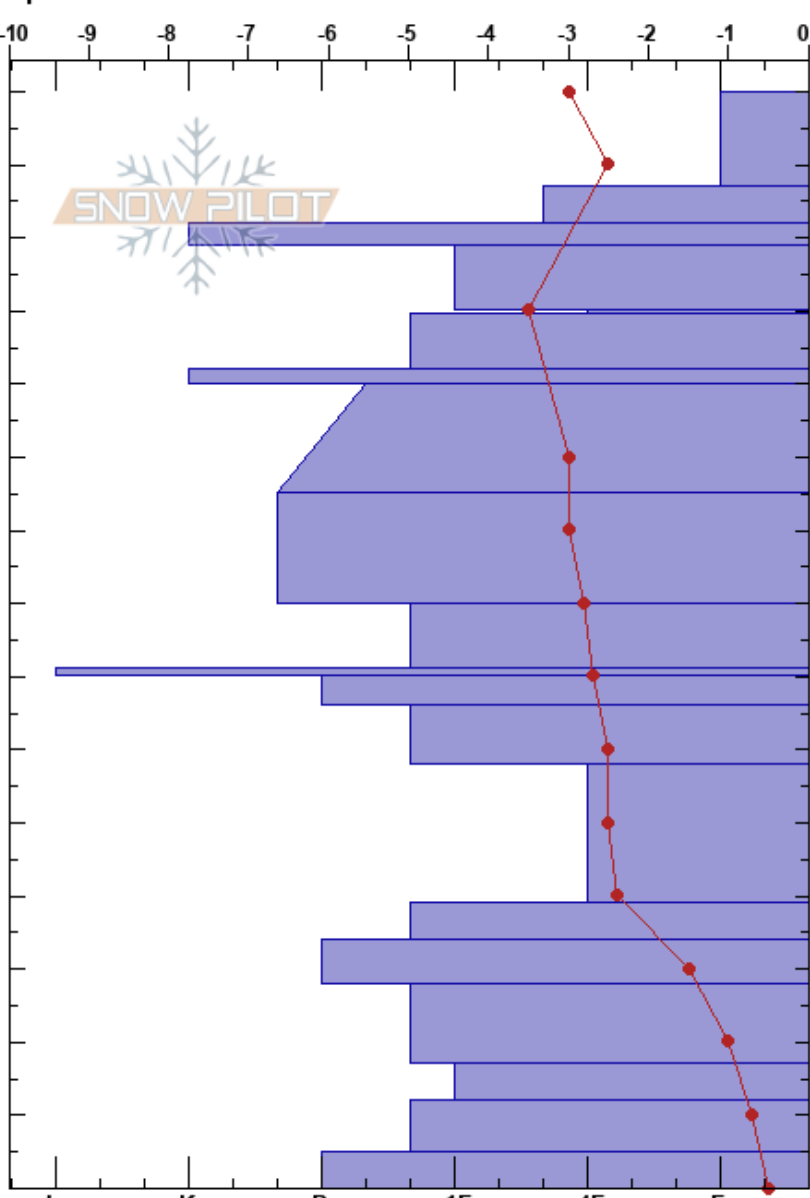

Goat's Eye Study Full Banff Visitor Safety

Banff, Yoho and Kootenay 04/04/2024 - 11:00

AB Co-ord: 51.08931N, -115.75485W

Elevation: 2280 m

Aspect: Slope Angle: 0°

Specifics:

Wind Loading: yes

Stability:

Air Temperature: -6°C

Sky Cover: OVC

Precipitation: S2

Wind: E Light Breeze

HS:150

PF:40

PS:20

132-129cm: March 2

120-119.5cm: Feb 26

71-70cm: Feb 3

12-5cm: sintering

Elevation (cm)	Crystal		Moisture	ρ kg/m ³	Stability tests & Layer comments
	Form	Size			
150	/	3			
140	/		D		
130	/	1	D		
129	⊙⊙	3-6	D		132-129cm: March 2
128	●	0.5	D		
127	□	1-2	D		CT23, RP @120cm
126	●	1	D		CT24, RP @120cm
125	⊙⊙	3-6	D		120-119.5cm: Feb 26
110	●	0.5	D		
100	●	1	D		
90	⊖	2	D		
80	■		D		
70	⊖	1	D		71-70cm: Feb 3
60	⊖	2	D		
50	⊖	2-3	D		
40	^	2-3	D		
30	⊖	2	D		
20	^	3	D		
10	^	3-4	D		
5	^	2-10	D		12-5cm: sintering
0	^	3-8	D		

Notes: stiff west wind at ridge elevation