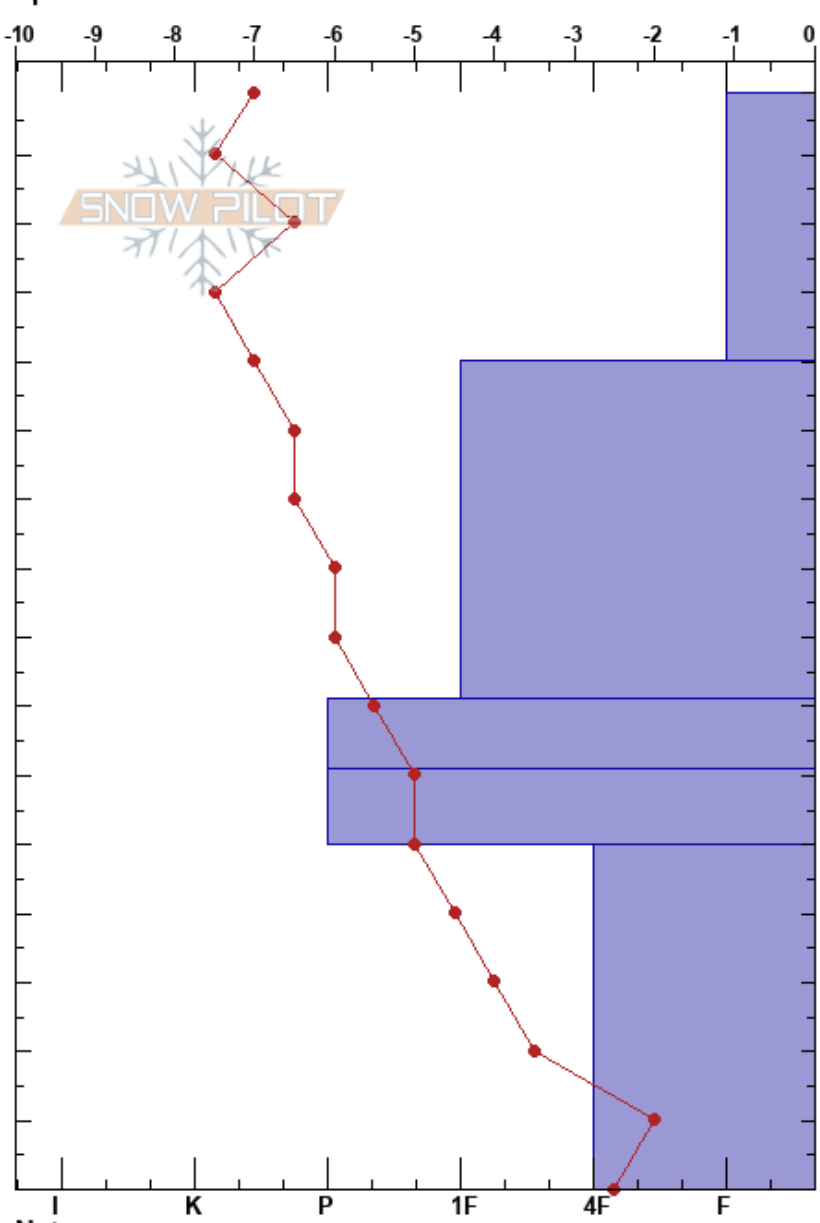

AAIPRO1-1
 Tenmile Range
 CO
 Elevation: 11700 ft
 Aspect: 60°
 Specifics:

Zach Linzer
 02/06/2018 - 1:15pm
 Co-ord: 39.45753N, -106.08334E
 Slope Angle: 26°
 Wind Loading:

Stability:
 Air Temperature: -9.5°C
 Sky Cover: BKN
 Precipitation: S1
 Wind: NW Calm
 HS: 159
 Layer Notes:

Height (cm)	Crystal		ρ kg/m ³	Stability tests & Layer comments
	Form	Size		
159				
150				
140	+	0.5		
130				
120				← CT8, Q3 @120cm old/new snow I
110				
100	⊖	0.5		
90				
80				
70	⊖	0.5		← CT22 @71cm CT22 ← ECTN @71cm
60	⊖	0.5		
50				
40				
30				
20	^	2		
10				
0				