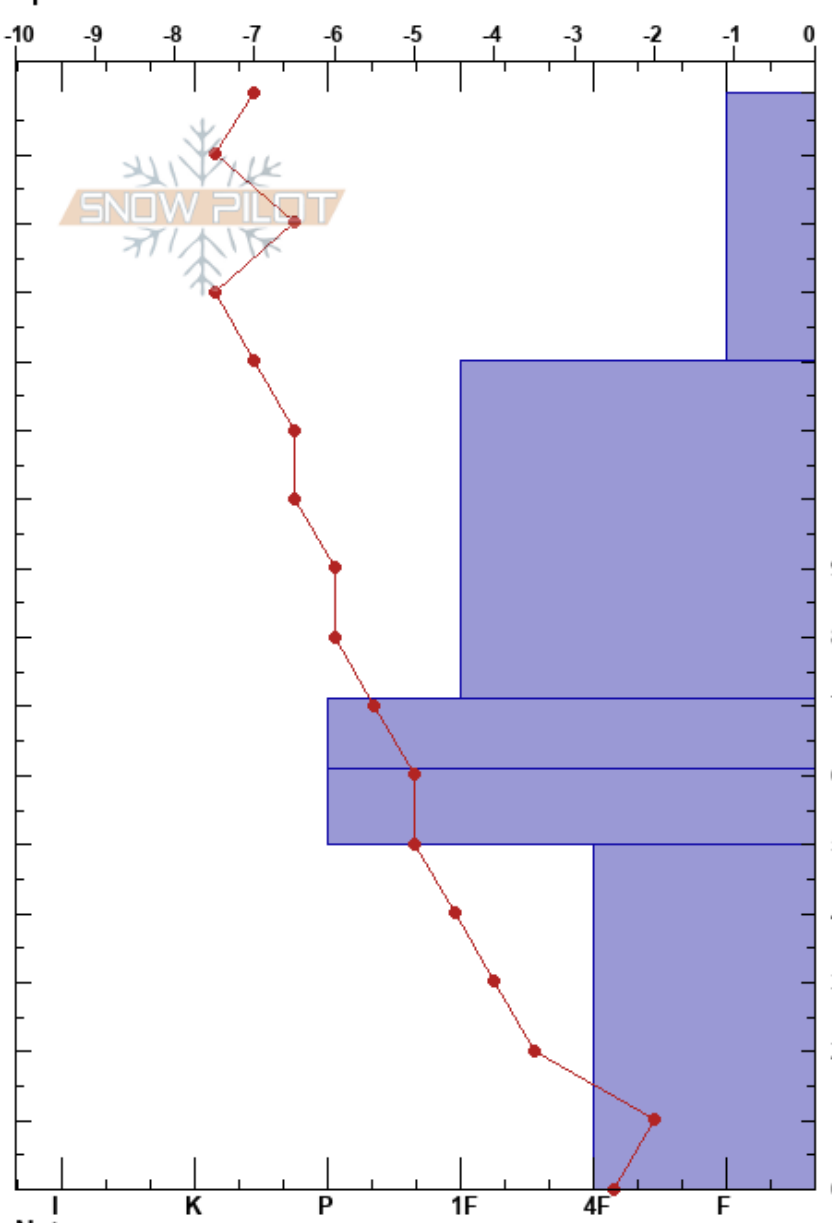

AAIPRO1-1  
 Tenmile Range  
 CO  
 Elevation: 11700 ft  
 Aspect: 60°  
 Specifics:

Zach Linzer  
 02/06/2018 - 1:15pm  
 Co-ord: 39.45753N, -106.08334E  
 Slope Angle: 26°  
 Wind Loading:

Stability:  
 Air Temperature: -9.5°C  
 Sky Cover: BKN  
 Precipitation: S1  
 Wind: NW Calm

HS:159 Layer Notes:

Height (cm)	Crystal		$\rho$ kg/m <sup>3</sup>	Stability tests & Layer comments
	Form	Size		
159 - 140	+	0.5		
140 - 120				
120 - 70	⊖	0.5		← CT8, Q3 @120cm old/new snow I
70 - 60	⊖	0.5		← CT22 @71cm CT22
60 - 50	⊖	0.5		← ECTN @71cm
50 - 0	^	2		