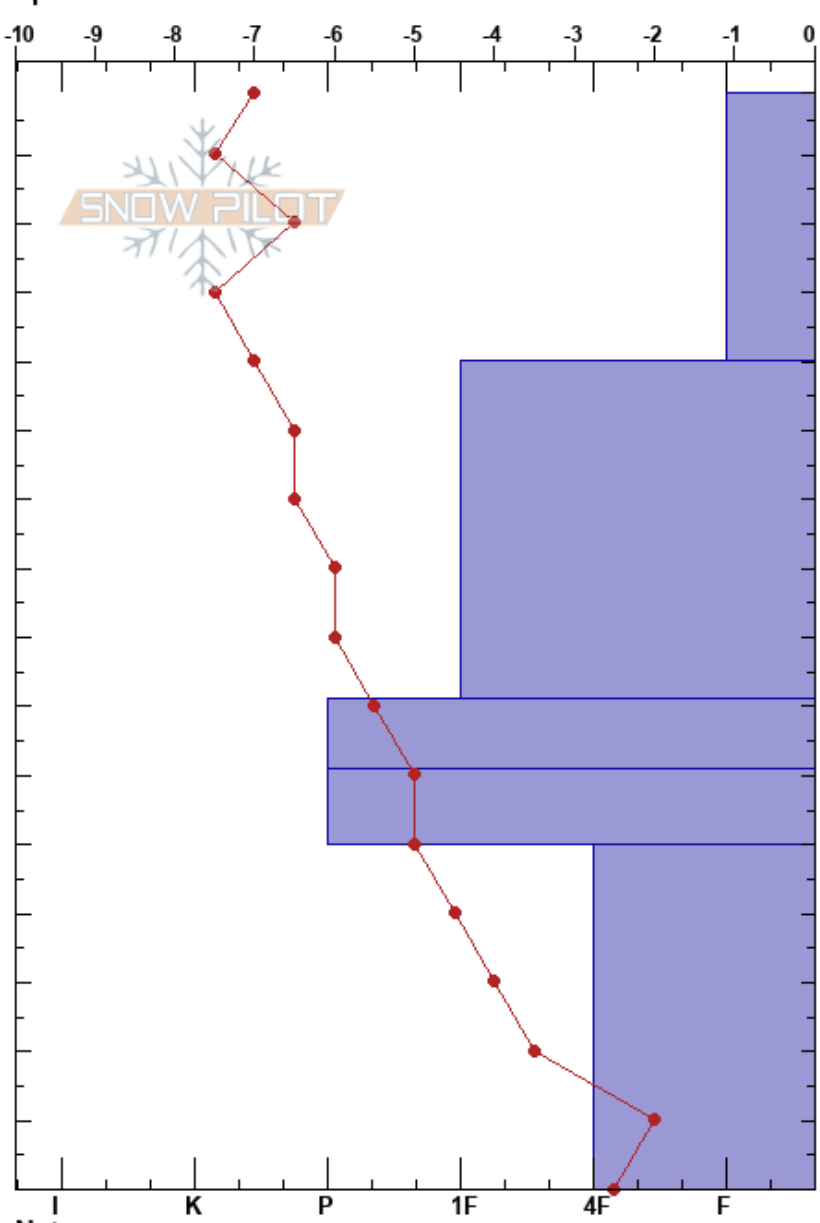

AAIPRO1-1
 Tenmile Range
 CO
 Elevation: 11700 ft
 Aspect: 60°
 Specifics:

Zach Linzer
 02/06/2018 - 1:15pm
 Co-ord: 39.45753N, -106.08334E
 Slope Angle: 26°
 Wind Loading:

Stability:
 Air Temperature: -9.5°C
 Sky Cover: BKN
 Precipitation: S1
 Wind: NW Calm
 HS: 159
 Layer Notes:

Form	Crystal		ρ kg/m ³	Stability tests & Layer comments
	Size	Moisture		
+	0.5			
				← CT8, Q3 @120cm old/new snow I
⊖	0.5			
				← CT22 @71cm CT22
⊖	0.5			← ECTN @71cm
^	2			

Notes: