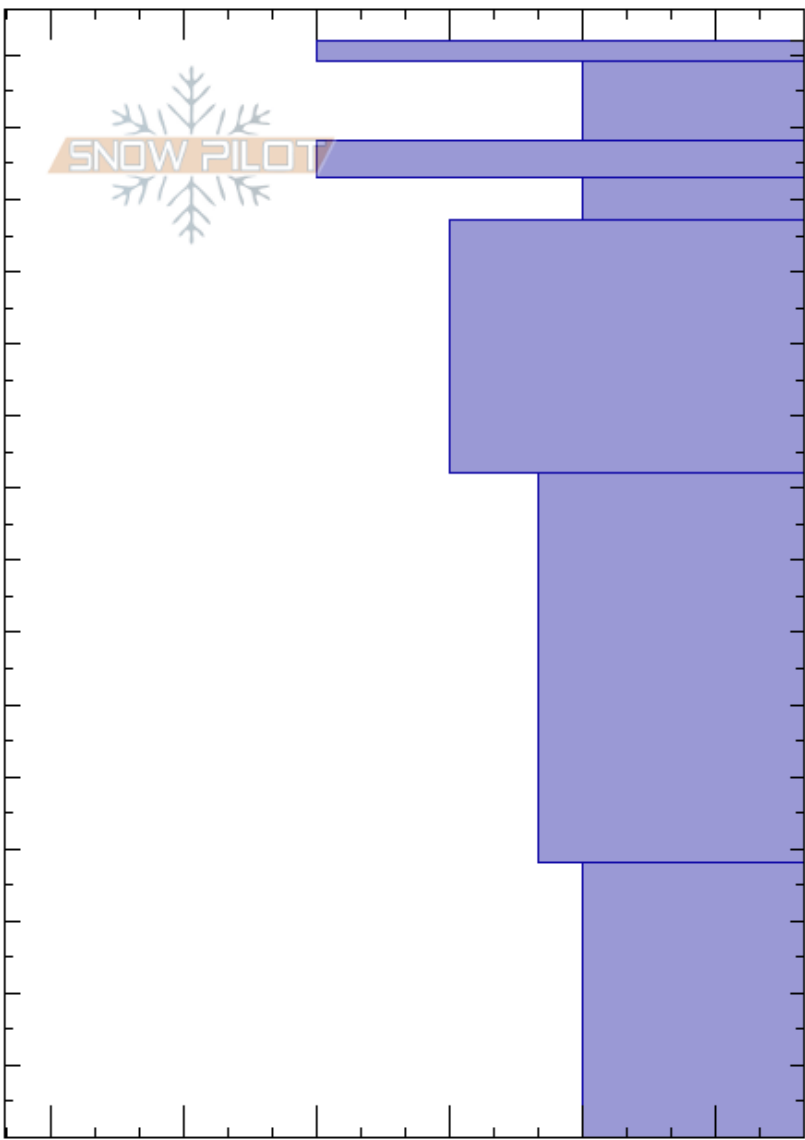

RSH #2
 purcell
 BC
 Elevation: 2150 m
 Aspect: NW
 Specifics:

Kicking Horse Ski Patrol
 03/04/2024 - 13:45
 Co-ord:
 Slope Angle: 33°
 Wind Loading:

Stability:
 Air Temperature:
 Sky Cover: CLR
 Precipitation: NO
 Wind:

HS:152
 PF:10
 Layer Notes:

Depth (cm)	Crystal		ρ kg/m ³	Stability tests & Layer comments
	Form	Size		
152	☉☉			
140	☿	0.5-1	W	
130	☉☉			
130	☿	0.5-1	W	
110	.	1-2	D	
92				← CT28, BRK @92cm
60	⊖	0.5-2	D	
20	□	2-3	D	
0				CTN ECTX