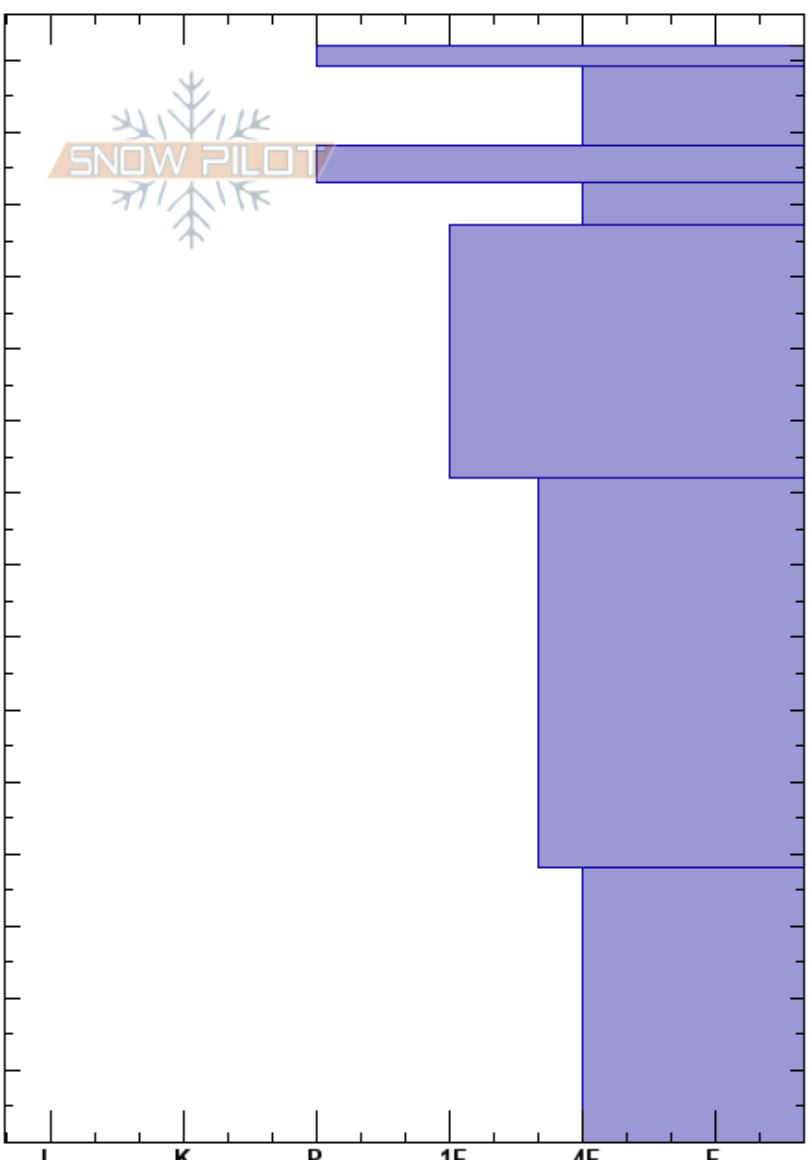

RSH #2  
 purcell  
 BC  
 Elevation: 2150 m  
 Aspect: NW  
 Specifics:

Kicking Horse Ski Patrol  
 03/04/2024 - 13:45  
 Co-ord:  
 Slope Angle: 33°  
 Wind Loading:

Stability:  
 Air Temperature:  
 Sky Cover: CLR  
 Precipitation: NO  
 Wind:

HS:152  
 PF:10  
 Layer Notes:

Depth (cm)	Crystal		Moisture	$\rho$ kg/m <sup>3</sup>	Stability tests & Layer comments
	Form	Size			
152	⊙⊙				
140	⊘	0.5-1	W		
130	⊙⊙				
130	⊘	0.5-1	W		
110	.	1-2	D		
92					← CT28, BRK @92cm
60	⊖	0.5-2	D		
20	□	2-3	D		
0					CTN ECTX