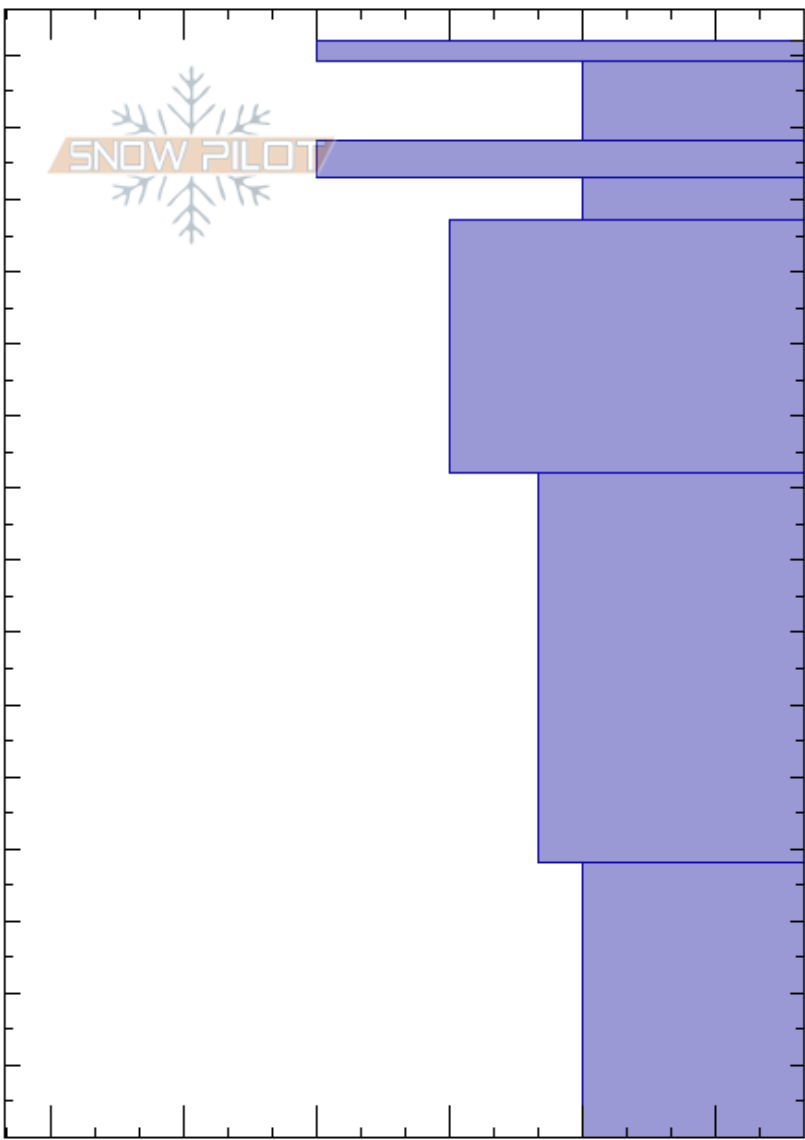

RSH #2  
 purcell  
 BC  
 Elevation: 2150 m  
 Aspect: NW  
 Specifics:

Kicking Horse Ski Patrol  
 03/04/2024 - 13:45  
 Co-ord:  
 Slope Angle: 33°  
 Wind Loading:

Stability:  
 Air Temperature:  
 Sky Cover: CLR  
 Precipitation: NO  
 Wind:

HS:152  
 PF:10  
 Layer Notes:

Depth (cm)	Crystal		$\rho$ kg/m <sup>3</sup>	Stability tests & Layer comments
	Form	Size		
152	☉☉			
140	☿	0.5-1	W	
130	☉☉			
130	☿	0.5-1	W	
110	.	1-2	D	
92				← CT28, BRK @92cm
60	⊖	0.5-2	D	
20	□	2-3	D	
0				CTN ECTX