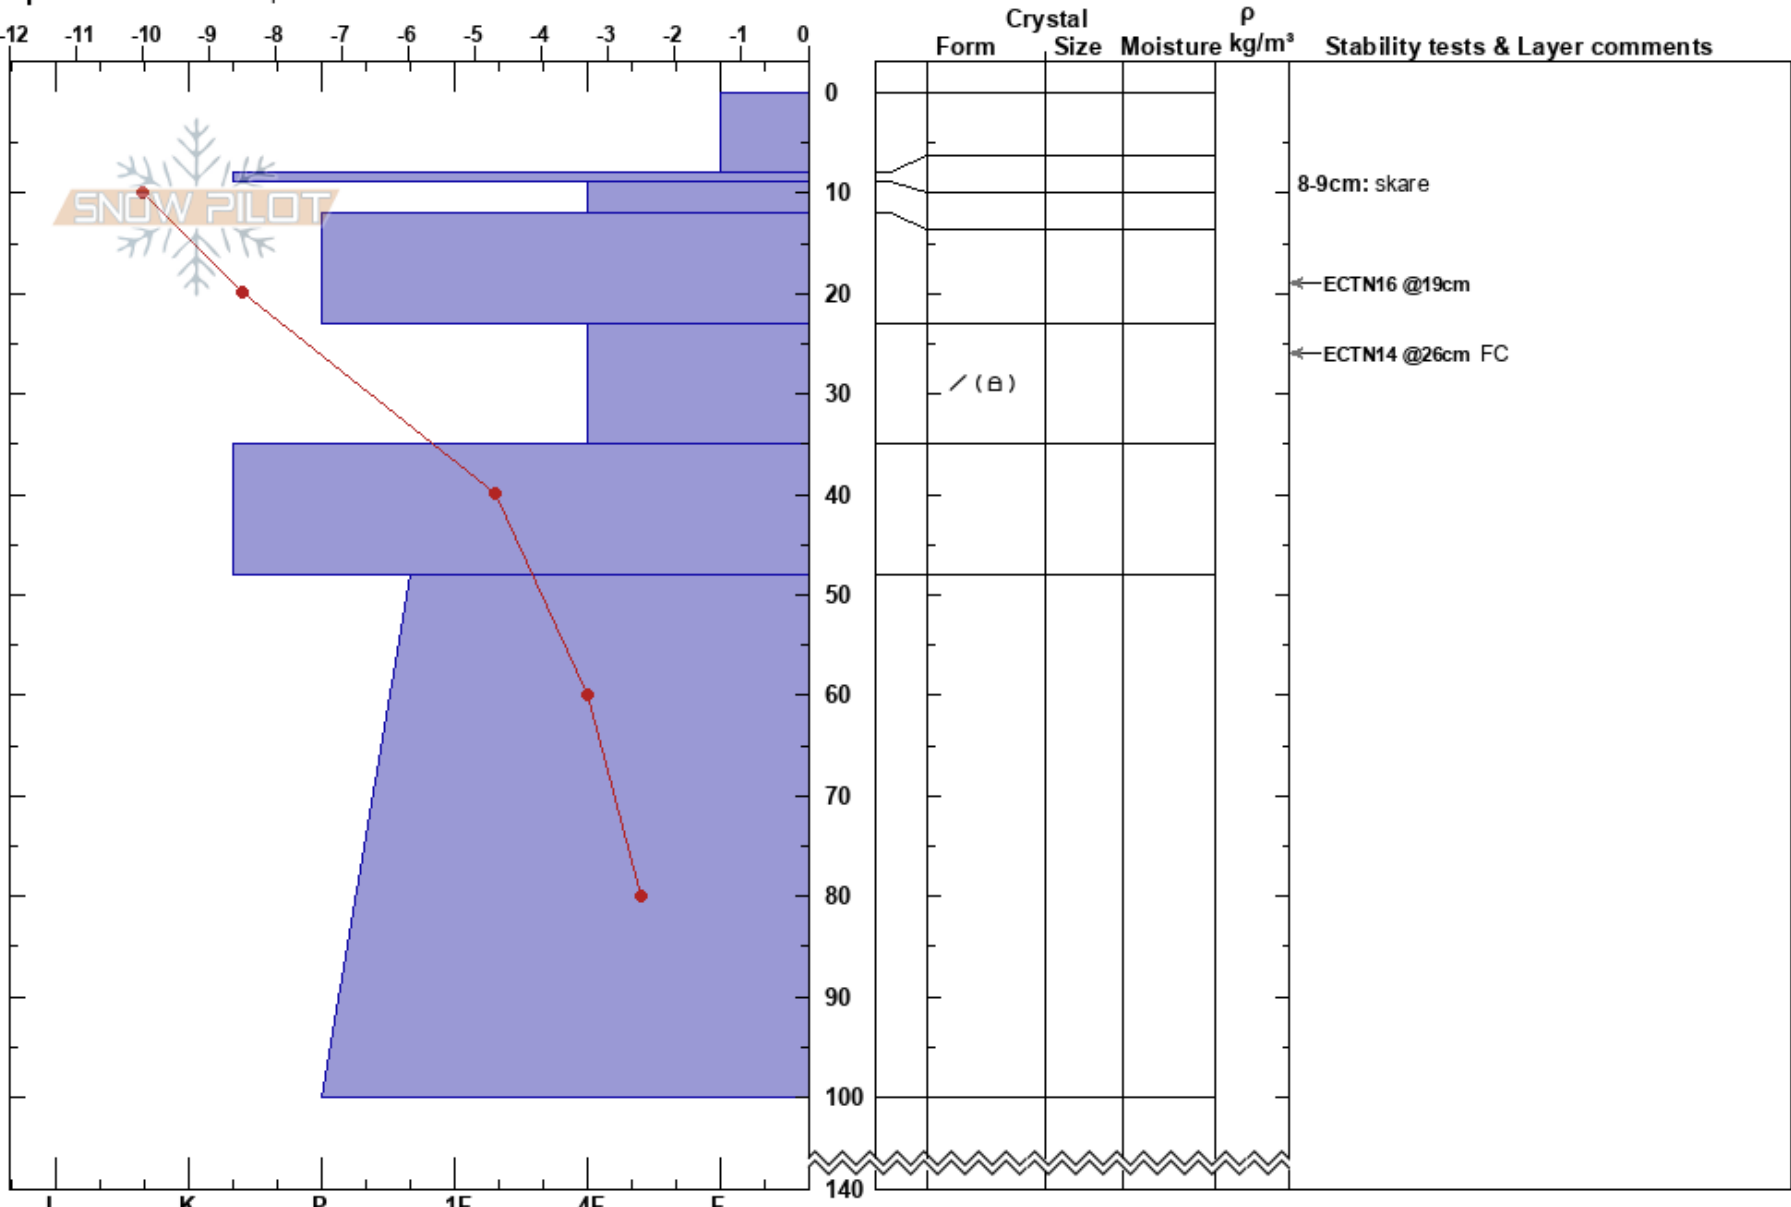

Mortsbäcken 2
 Västra Vindelfjällen
 Sweden
Elevation: 1005 m
Aspect: 220°
Specifics: We skied slope

Sam Hedman
 04/04/2024 - 11:15
Co-ord: 65.82888N, 15.19710E
Slope Angle: 23°
Wind Loading: yes

Stability: HS:140
Air Temperature: -10°C
Sky Cover: CLR
Precipitation: NO
Wind: SE Moderate
Layer Notes:
 8-9cm: skare
 23-35cm: Problematic layer

Notes: Snödröv