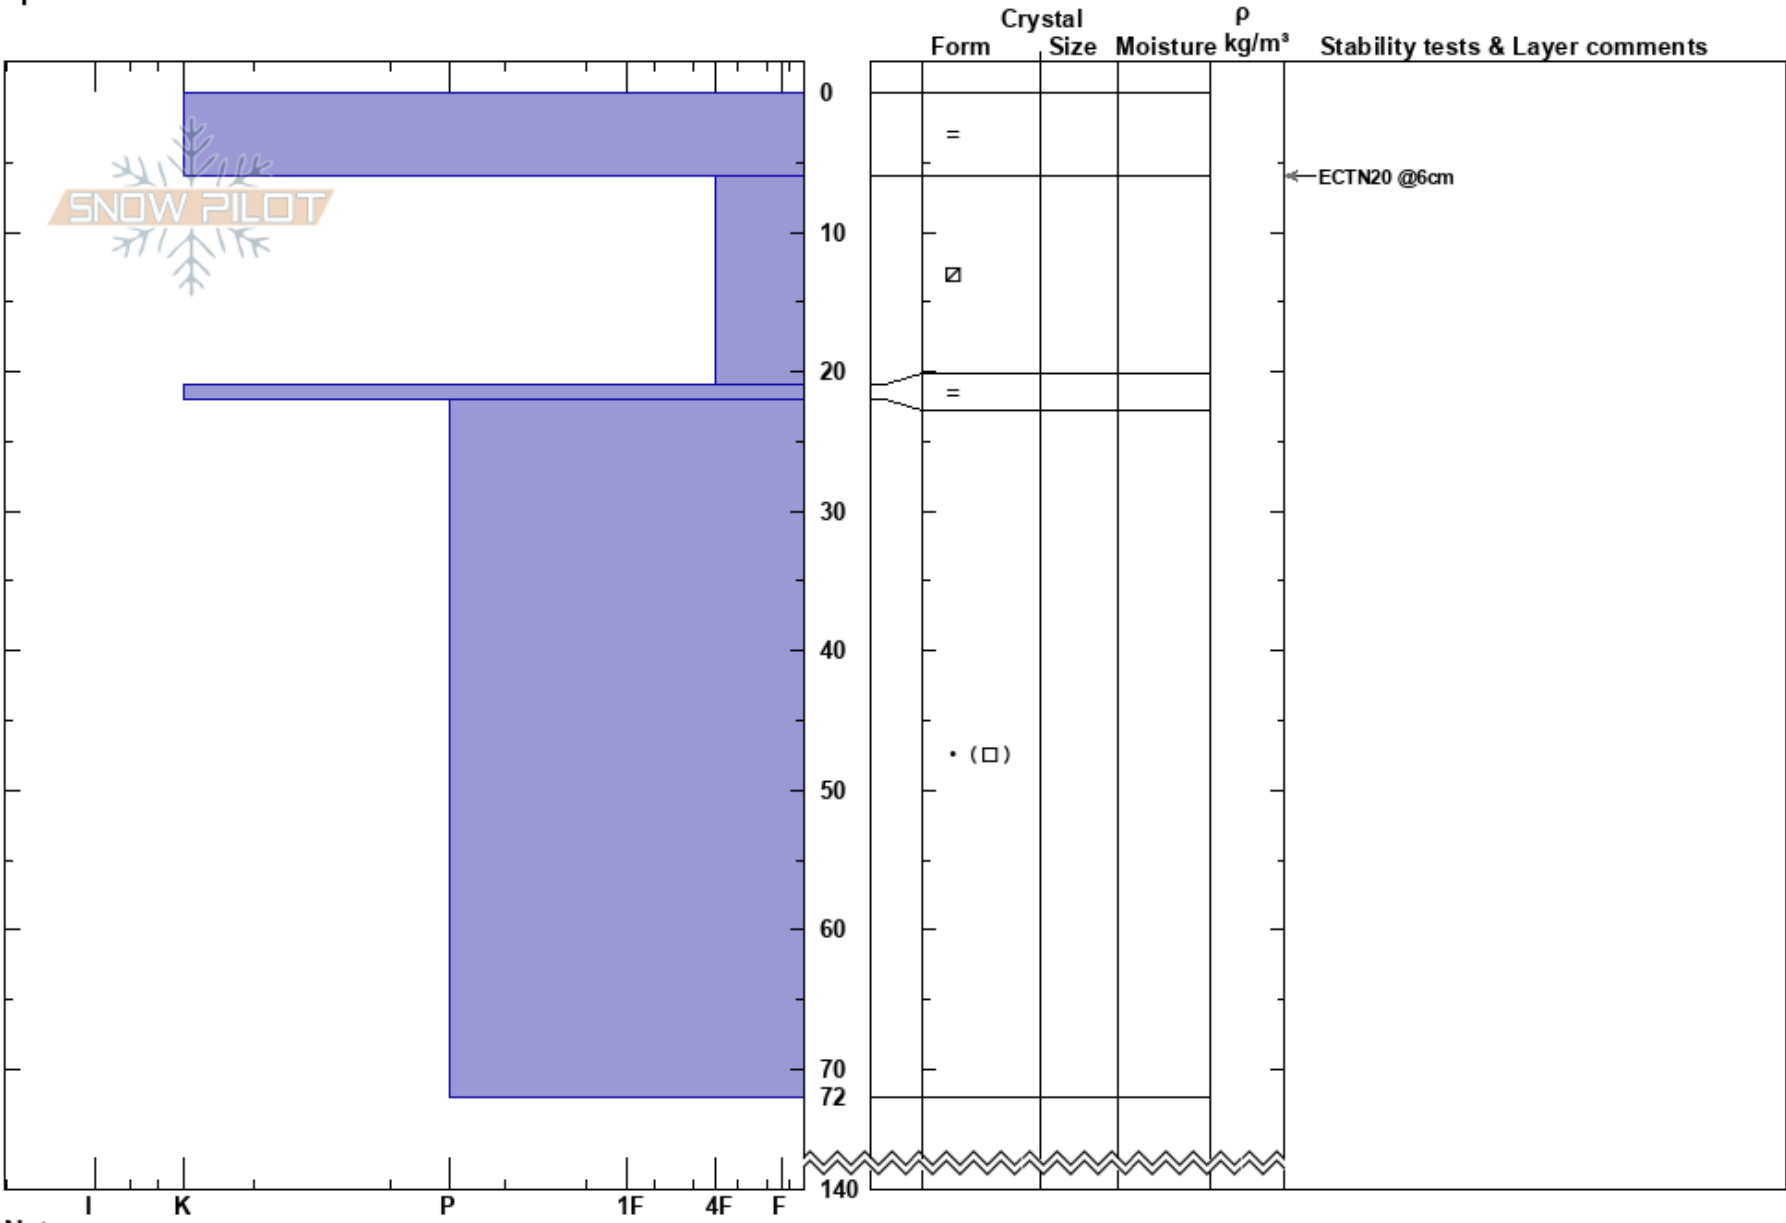

Småhamrarna
 Funäsfjällen
 Sweden
Elevation: 971 m
Aspect: NE
Specifics:

Matilda Johansson
 04/04/2024 - 11:40
Co-ord: 33V 362115E 6941031N
Slope Angle: 25°
Wind Loading: yes

Stability: HS:140
Air Temperature: -8.3°C **PF:**0
Sky Cover: BKN
Precipitation: NO
Wind: S Moderate

Layer Notes:

Notes: ALP. Drevsnö och PWL.