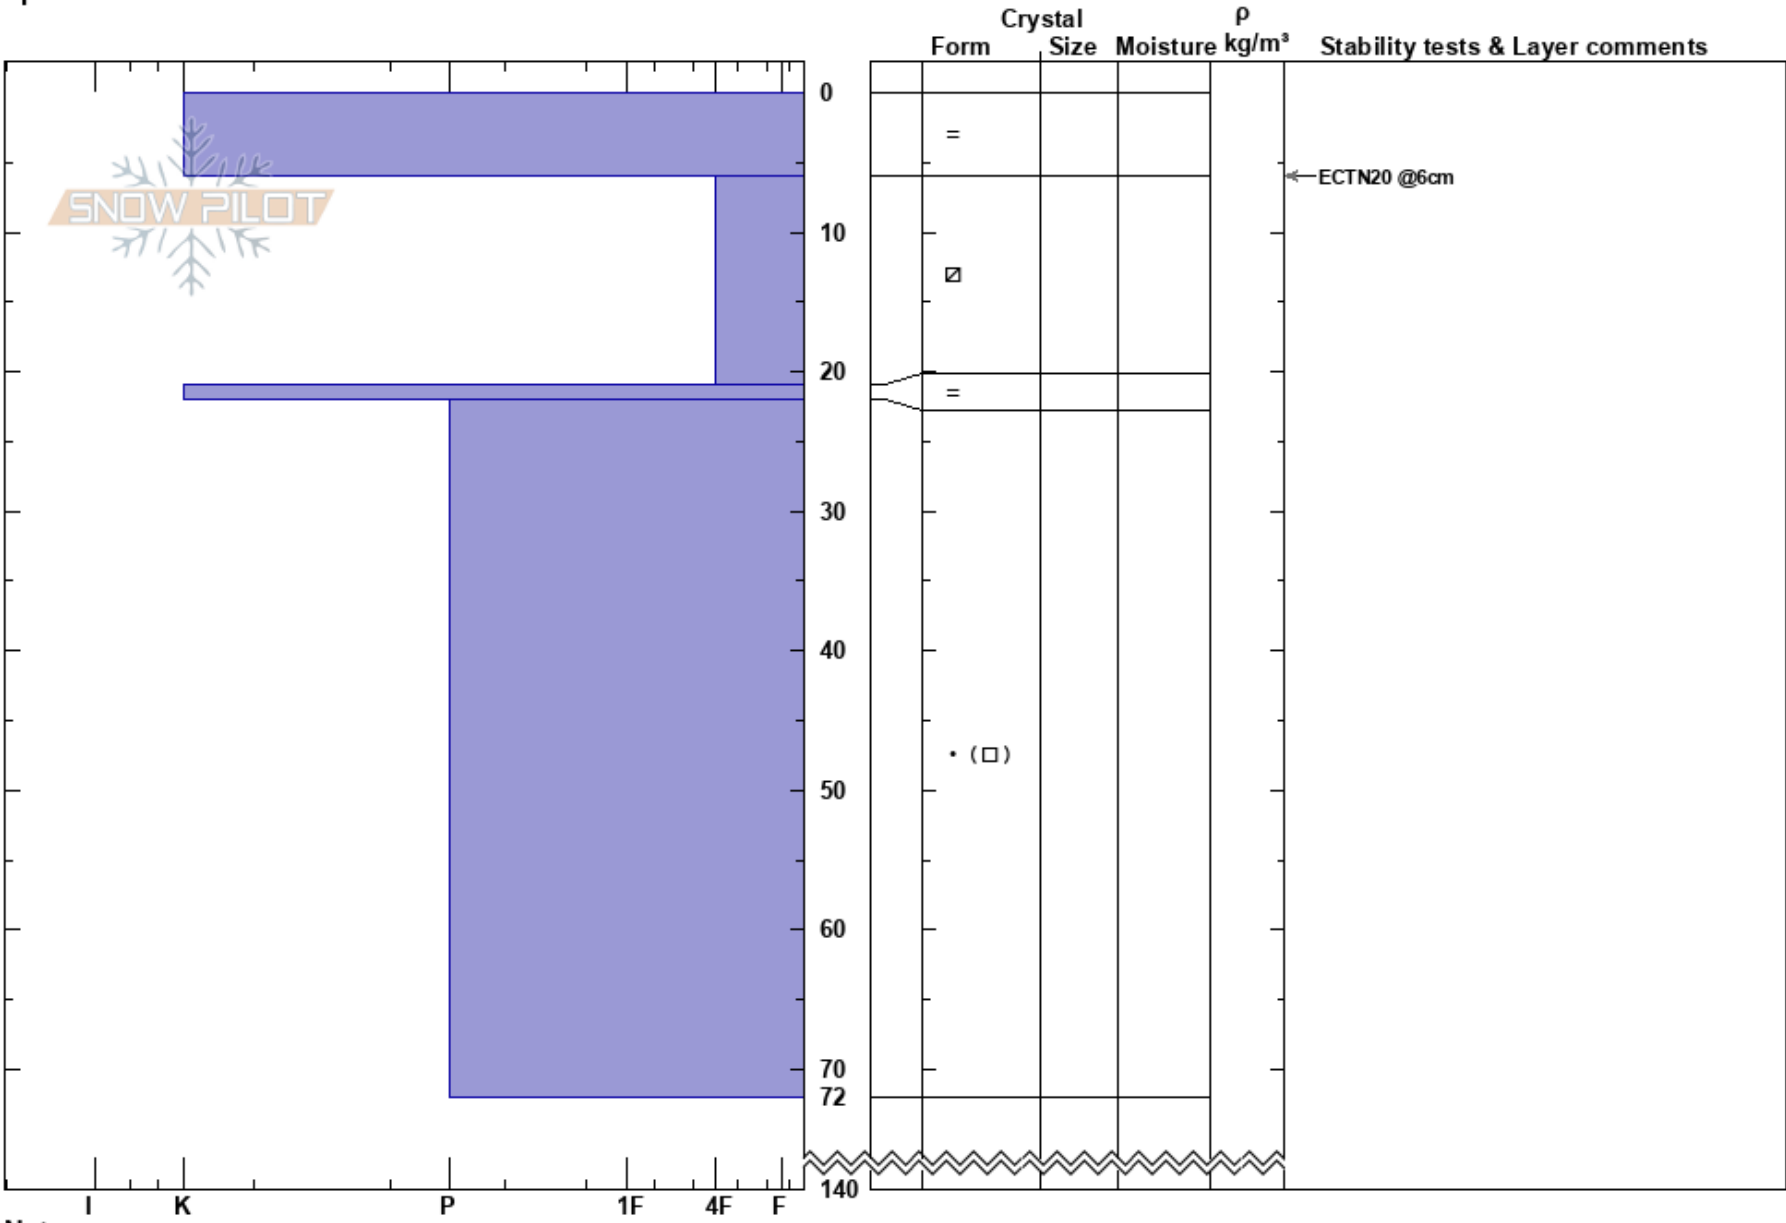

Småhamrarna
 Funäsfjällen
 Sweden
Elevation: 971 m
Aspect: NE
Specifics:

Matilda Johansson
 04/04/2024 - 11:40
Co-ord: 33V 362115E 6941031N
Slope Angle: 25°
Wind Loading: yes

Stability: **HS:**140 **Layer Notes:**
Air Temperature: -8.3°C **PF:**0
Sky Cover: BKN
Precipitation: NO
Wind: S Moderate

Notes: ALP. Drevsnö och PWL.