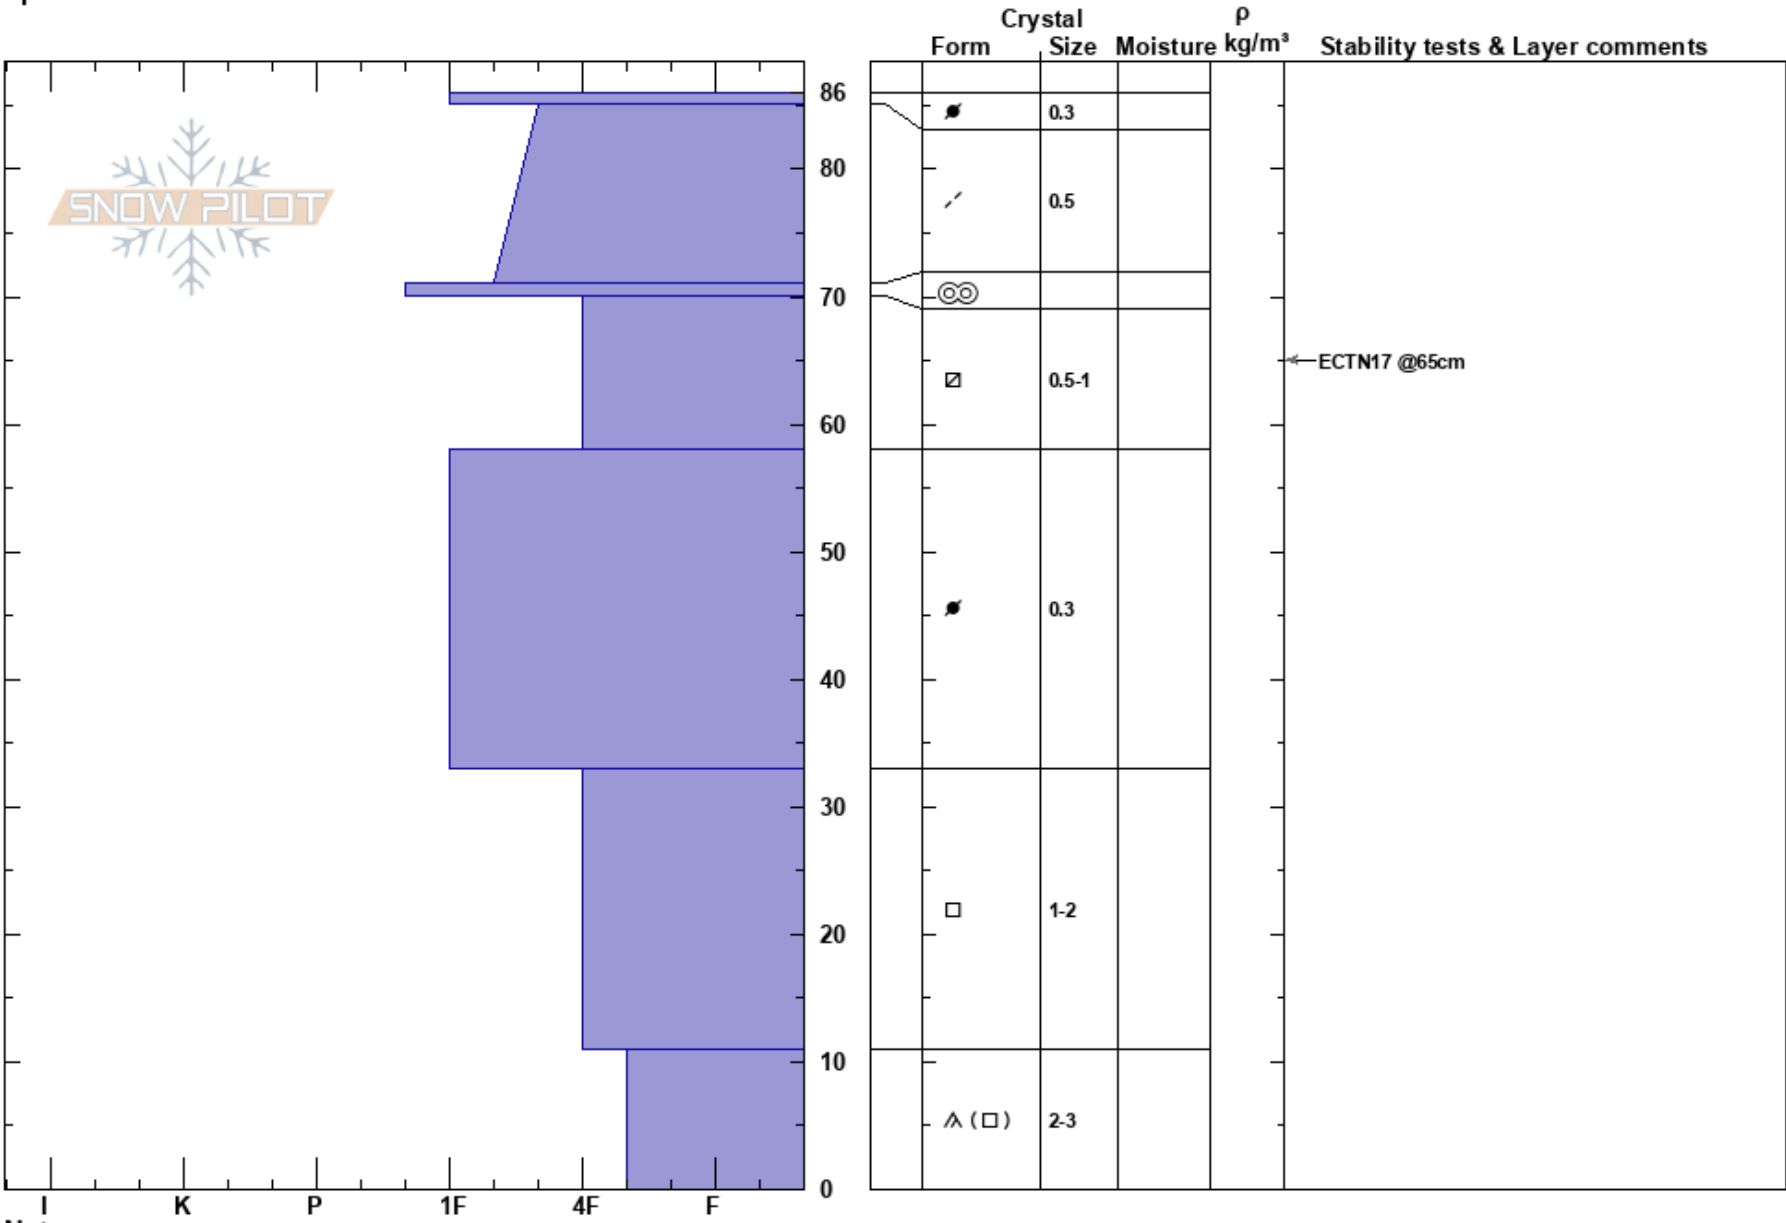

Peak4CSP4.3.24  
 Chugach State Park  
 AK  
 Elevation: 3983 ft  
 Aspect: SW  
 Specifics:

Mary Gianotti  
 04/03/2024 - 2:25pm  
 Co-ord: 06V 356985E 6774345N  
 Slope Angle: 26°  
 Wind Loading: previous

Stability:  
 Air Temperature: -4°C  
 Sky Cover: OVC  
 Precipitation: NO  
 Wind: SW Light Breeze

Layer Notes:

HS:86  
 PF:12  
 PS:3

Notes: