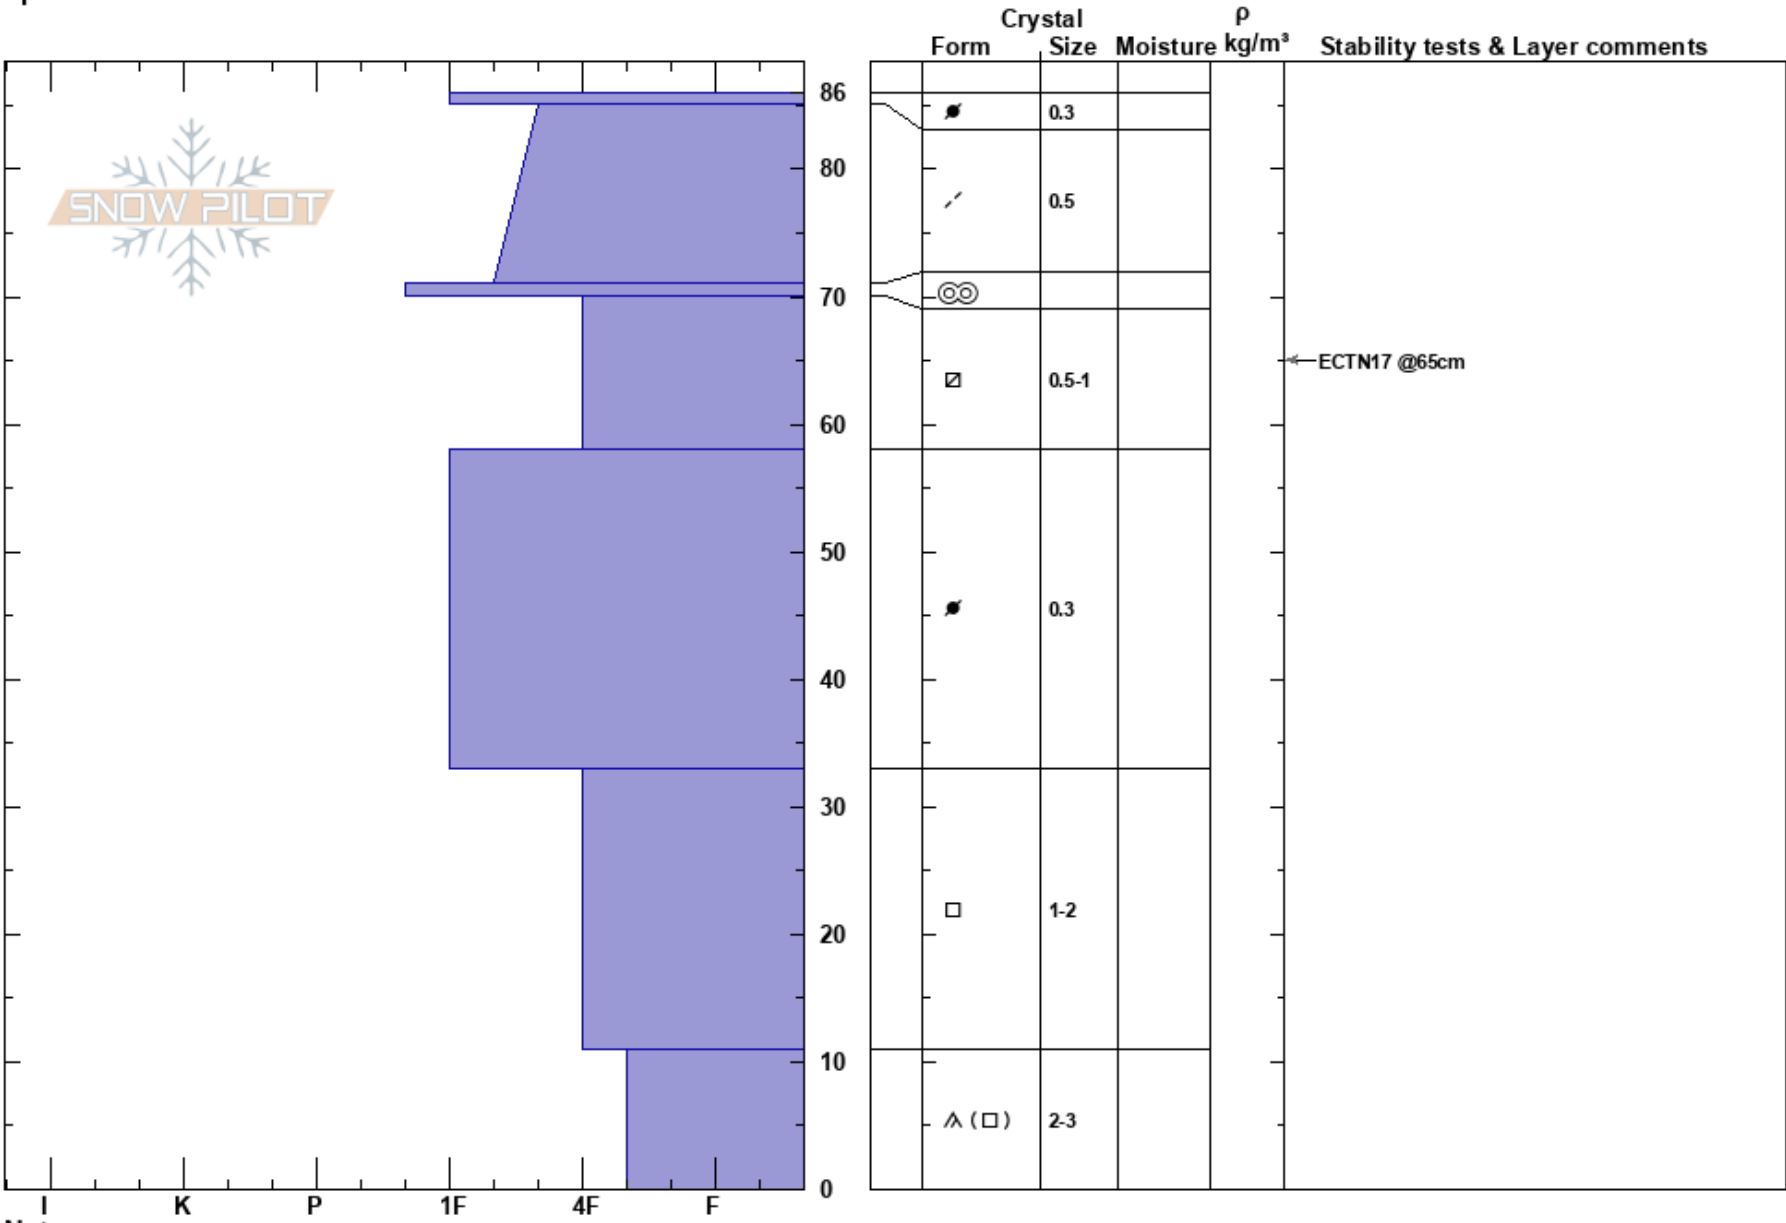

Peak4CSP4.3.24
 Chugach State Park
 AK
 Elevation: 3983 ft
 Aspect: SW
 Specifics:

Mary Gianotti
 04/03/2024 - 2:25pm
 Co-ord: 06V 356985E 6774345N
 Slope Angle: 26°
 Wind Loading: previous

Stability:
 Air Temperature: -4°C
 Sky Cover: OVC
 Precipitation: NO
 Wind: SW Light Breeze

Layer Notes:

HS:86
 PF:12
 PS:3

Notes: