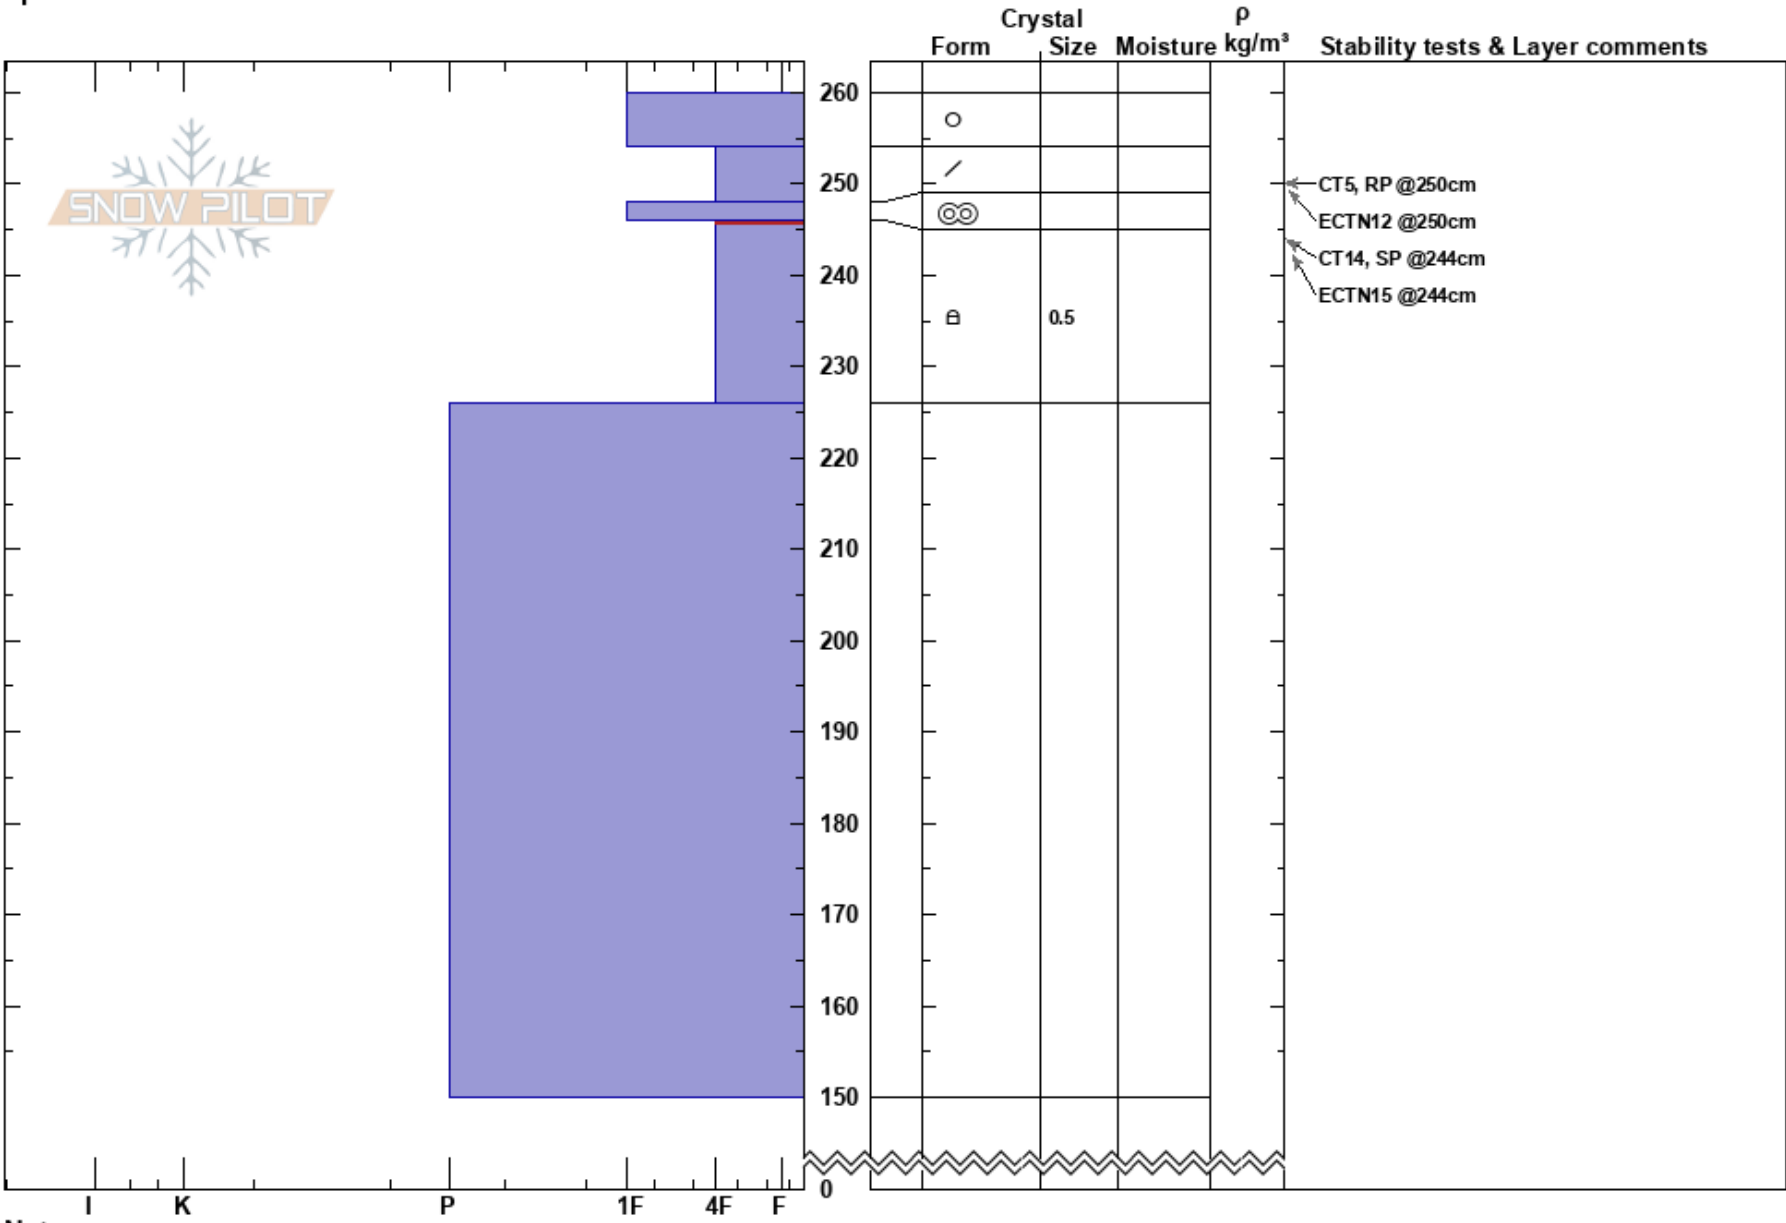

NE NTL
 James Peak Wilderness
 CO
 Elevation: 11050 ft
 Aspect: NE
 Specifics:

Ian Fowler
 04/03/2024 - 12:00pm
 Co-ord: 13S 444364W 4418104N
 Slope Angle:
 Wind Loading:

Stability:
 Air Temperature:
 Sky Cover:
 Precipitation:
 Wind:

HS:260
 PF:20 246-226cm:Problematic layer
 PS:2

Notes: