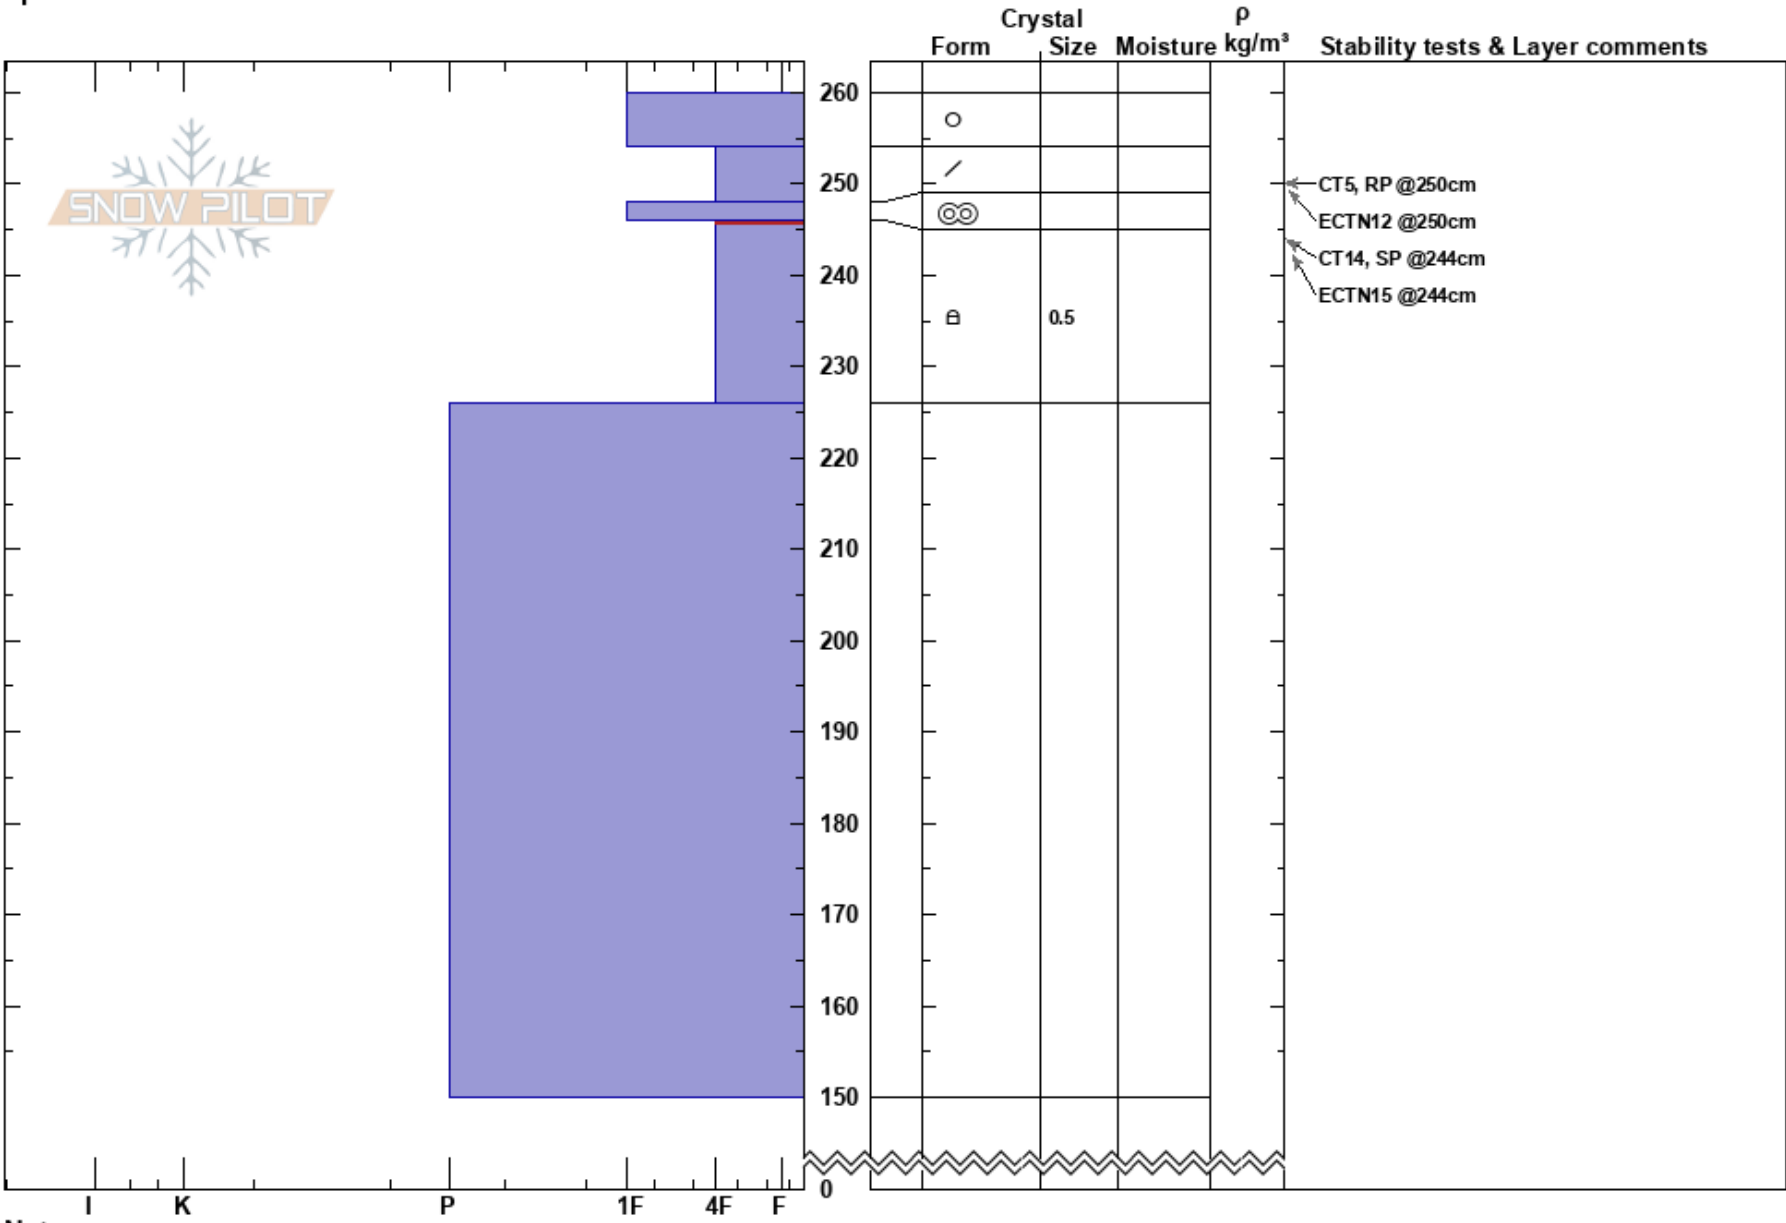

NE NTL  
 James Peak Wilderness  
 CO  
 Elevation: 11050 ft  
 Aspect: NE  
 Specifics:

Ian Fowler  
 04/03/2024 - 12:00pm  
 Co-ord: 13S 444364W 4418104N  
 Slope Angle:  
 Wind Loading:

Stability:  
 Air Temperature:  
 Sky Cover:  
 Precipitation:  
 Wind:

HS:260  
 PF:20 246-226cm:Problematic layer  
 PS:2

Notes:

I K P 1F 4F F