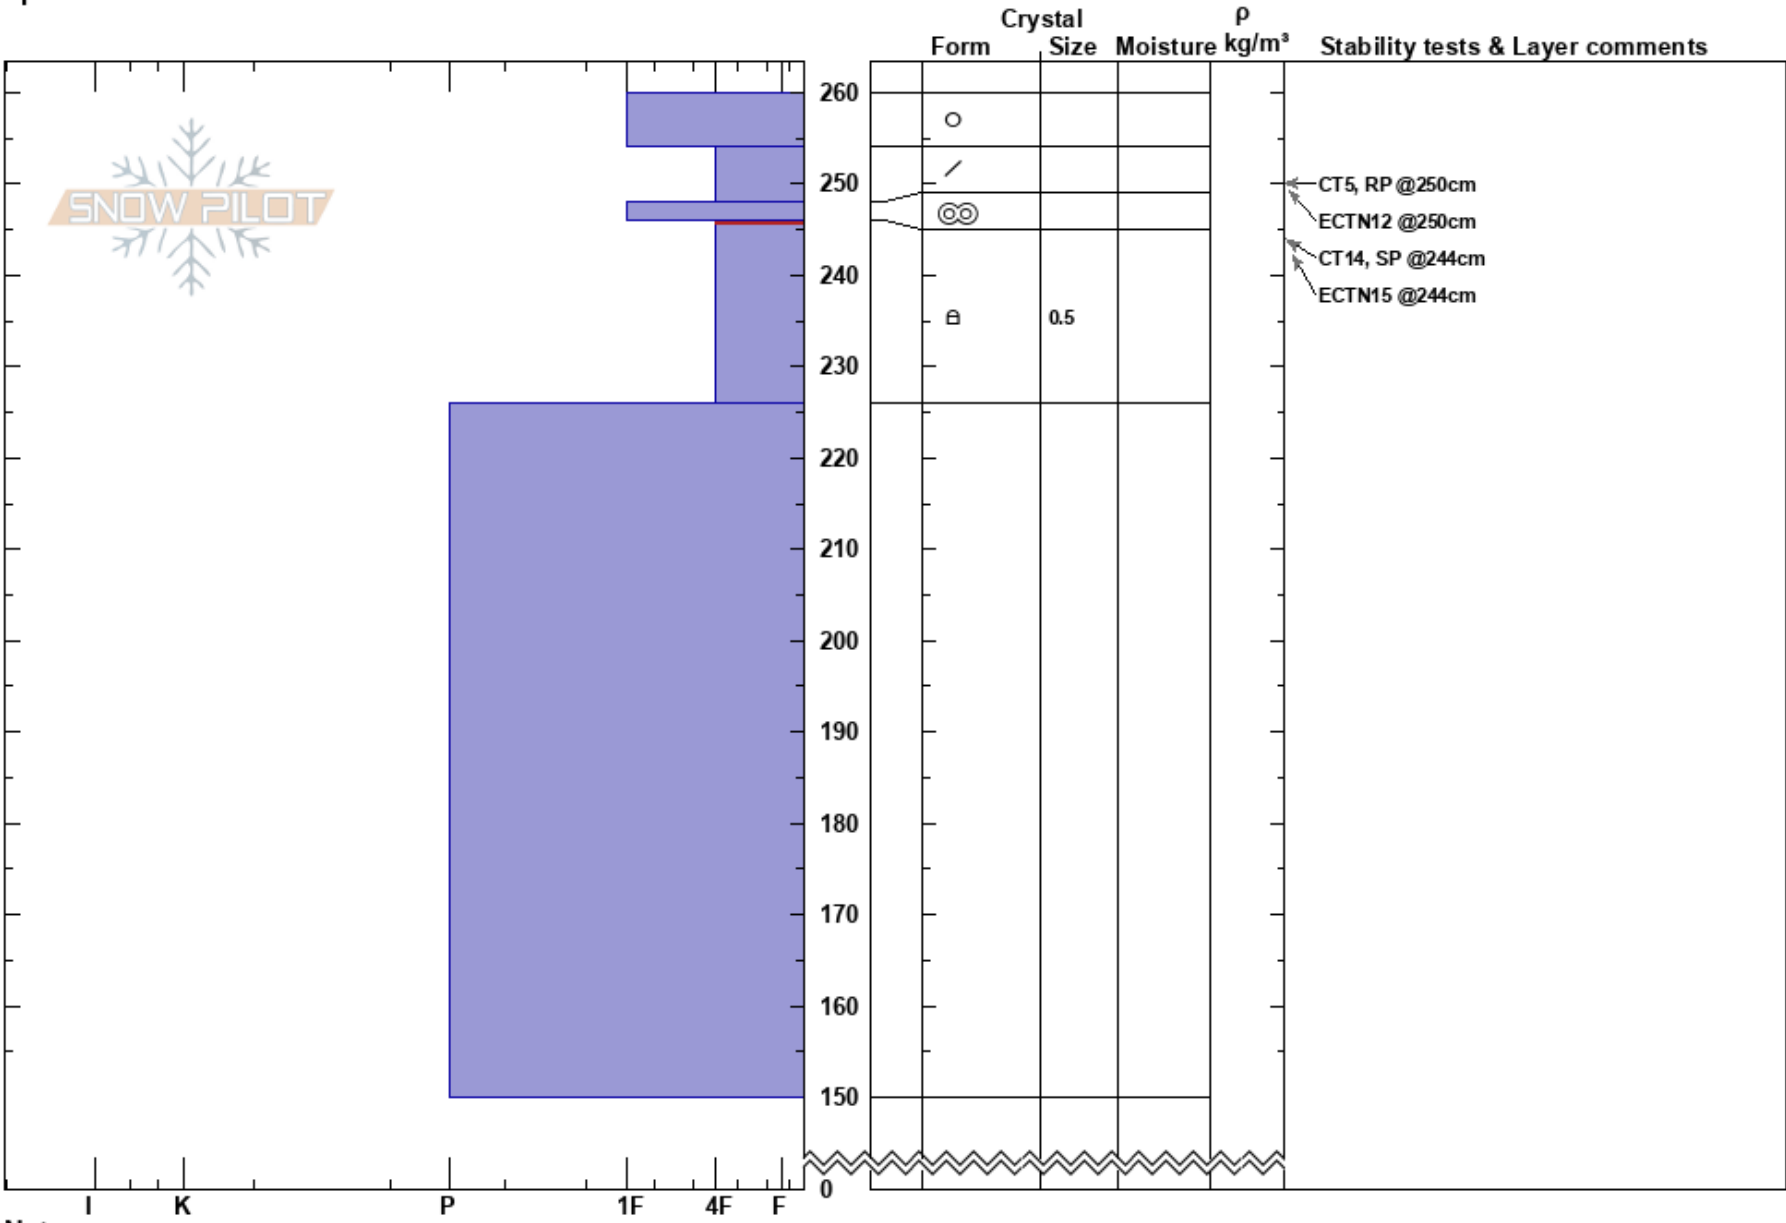

NE NTL
 James Peak Wilderness
 CO
 Elevation: 11050 ft
 Aspect: NE
 Specifics:

Ian Fowler
 04/03/2024 - 12:00pm
 Co-ord: 13S 444364W 4418104N
 Slope Angle:
 Wind Loading:

Stability:
 Air Temperature:
 Sky Cover:
 Precipitation:
 Wind:

HS:260
 PF:20 246-226cm:Problematic layer
 PS:2

Notes:

I K P 1F 4F F