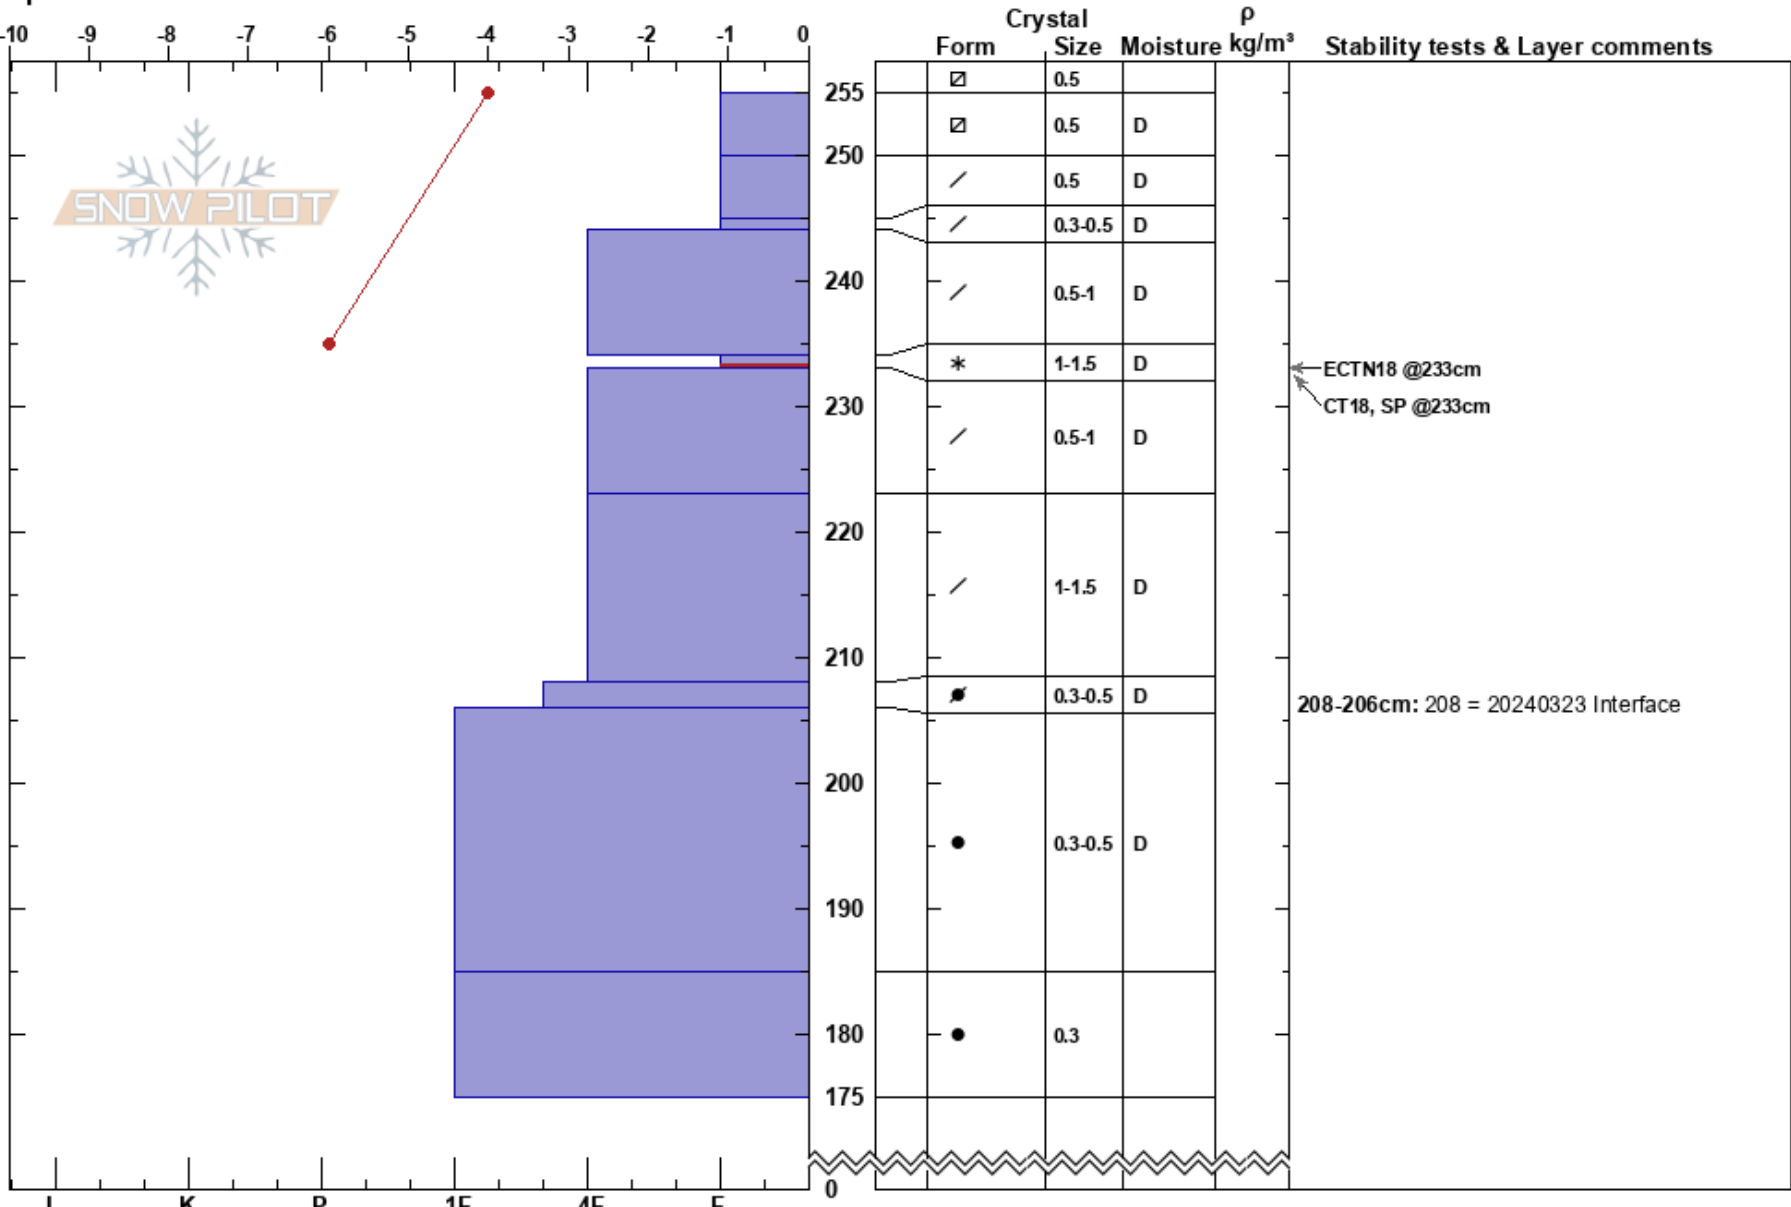

Table Mtn. North  
 Eastern Sierra Nevada  
 CA  
 Elevation: 10185 ft  
 Aspect: N  
 Specifics:

Clancy Nelson  
 04/03/2024 - 12:00pm  
 Co-ord: 37.23554N, -118.58110E  
 Slope Angle: 38°  
 Wind Loading: no

Stability:  
 Air Temperature: 6°C  
 Sky Cover: CLR  
 Precipitation: NO  
 Wind: S Light Breeze

HS:255  
 PF:65  
 PS: 15  
 234-233cm: Problematic layer  
 208-206cm: 208 = 20240323 Interface

Notes: