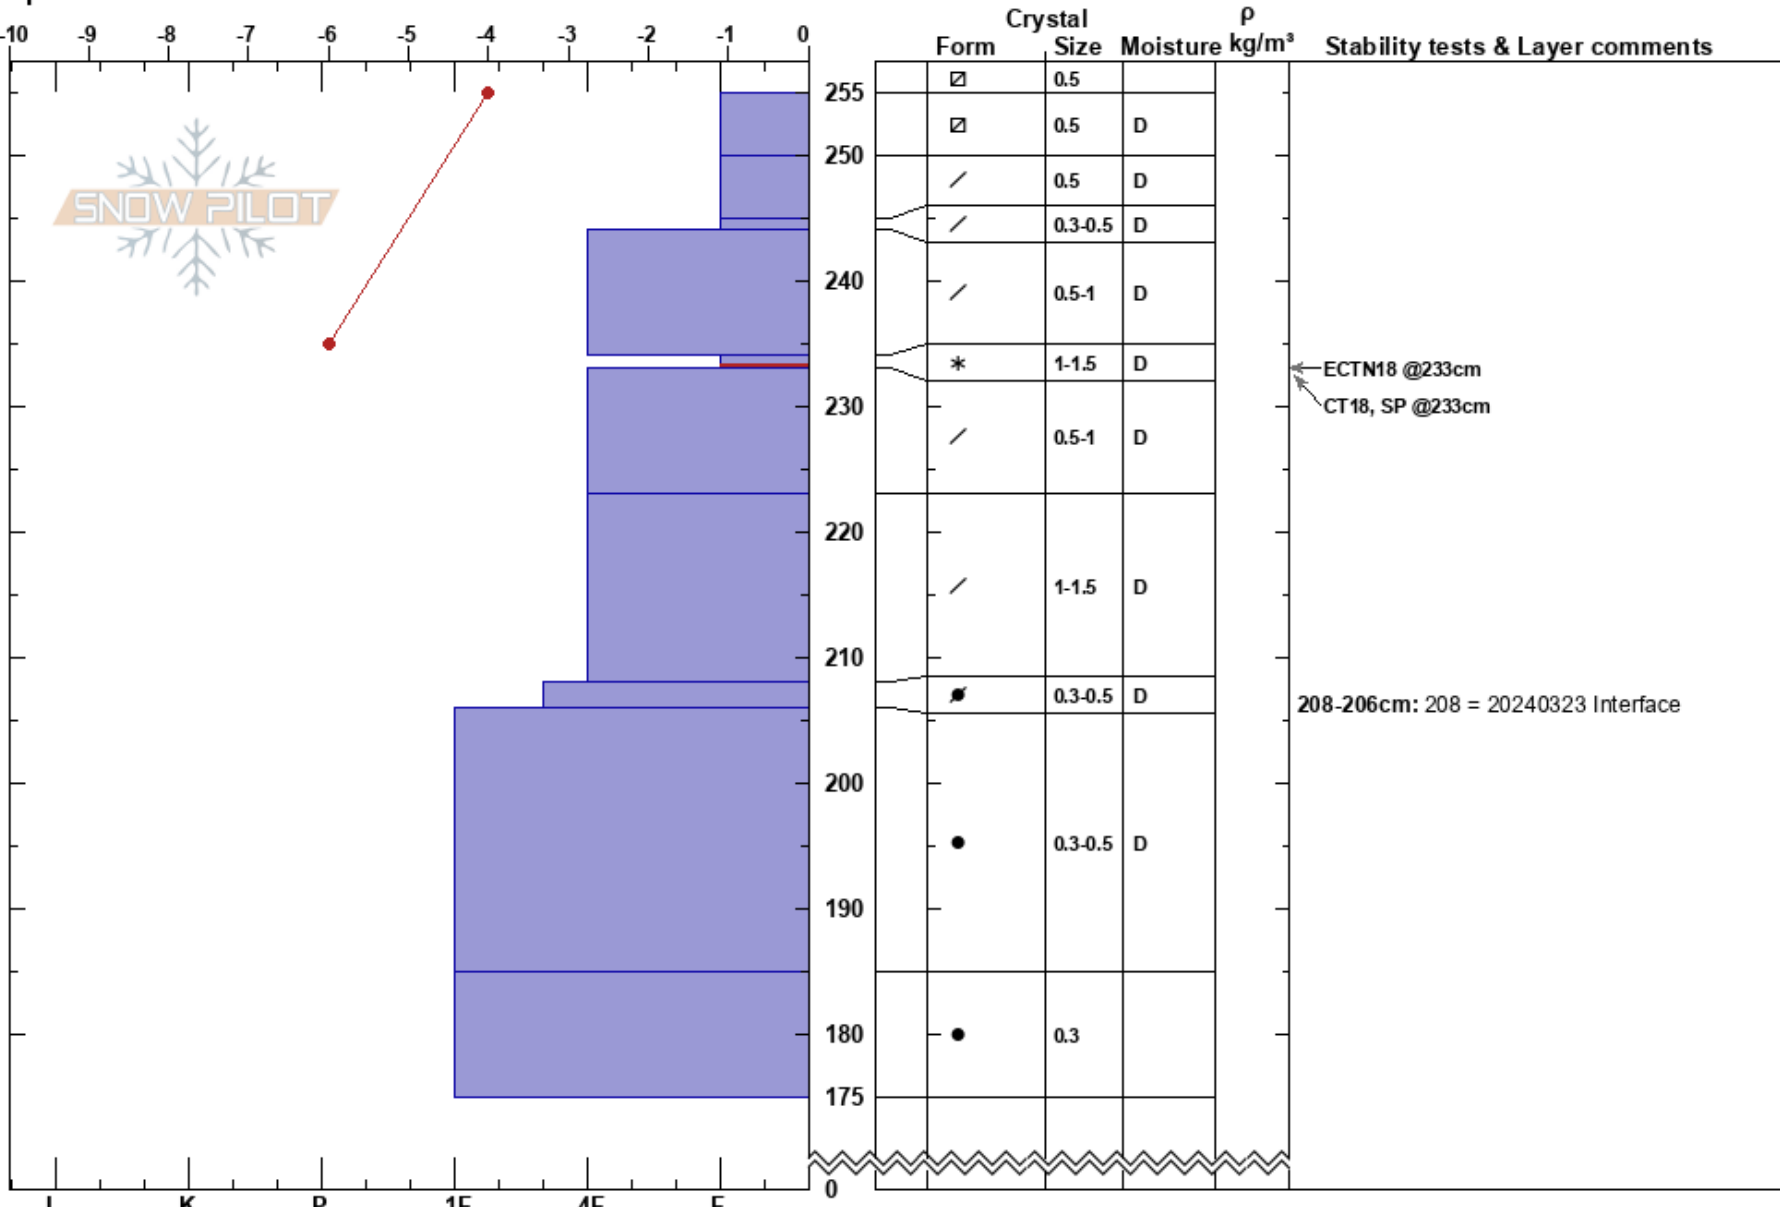

Table Mtn. North
 Eastern Sierra Nevada
 CA
 Elevation: 10185 ft
 Aspect: N
 Specifics:

Clancy Nelson
 04/03/2024 - 12:00pm
 Co-ord: 37.23554N, -118.58110E
 Slope Angle: 38°
 Wind Loading: no

Stability:
 Air Temperature: 6°C
 Sky Cover: CLR
 Precipitation: NO
 Wind: S Light Breeze

HS:255
 PF:65
 PS: 15
 234-233cm: Problematic layer
 208-206cm: 208 = 20240323 Interface

Notes: