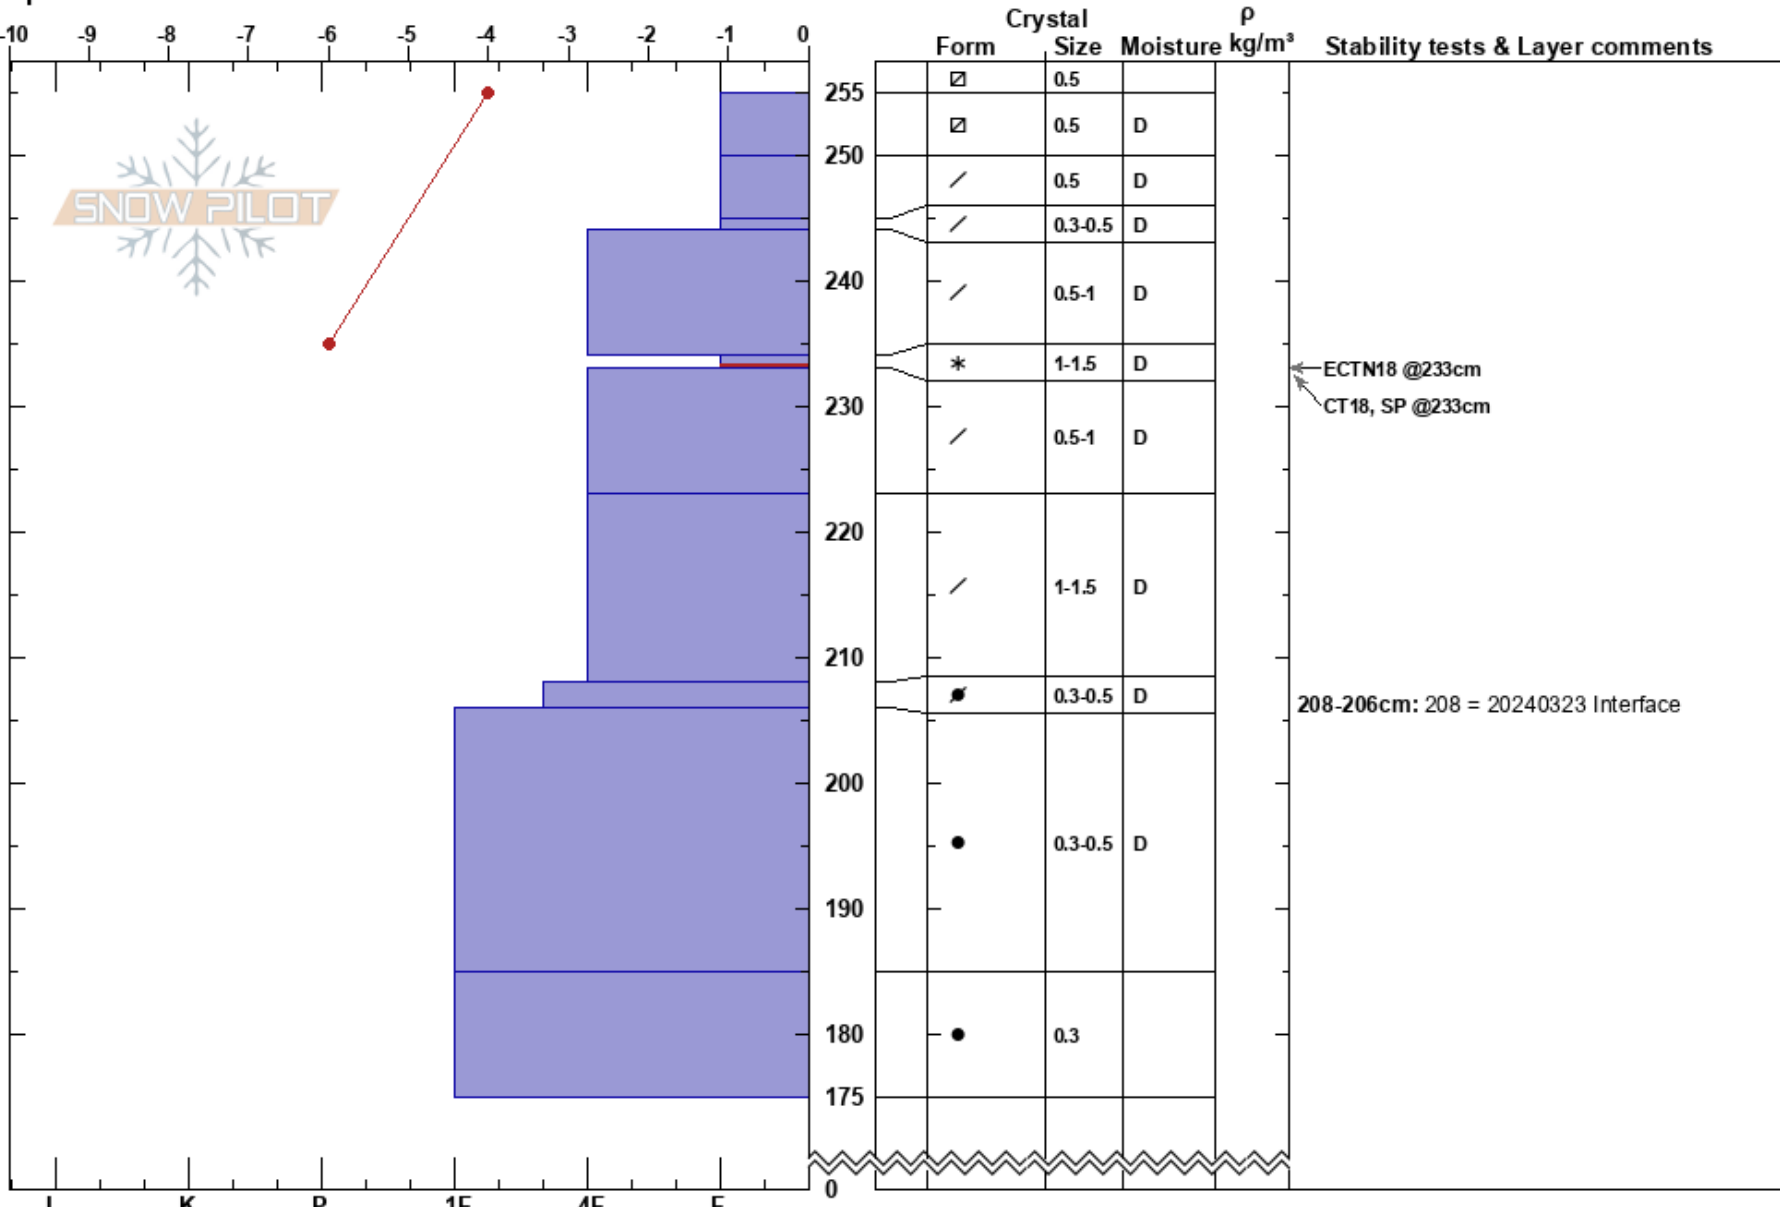

Table Mtn. North  
 Eastern Sierra Nevada  
 CA  
 Elevation: 10185 ft  
 Aspect: N  
 Specifics:

Clancy Nelson  
 04/03/2024 - 12:00pm  
 Co-ord: 37.23554N, -118.58110E  
 Slope Angle: 38°  
 Wind Loading: no

Stability:  
 Air Temperature: 6°C  
 Sky Cover: CLR  
 Precipitation: NO  
 Wind: S Light Breeze

HS:255  
 PF:65  
 PS: 15  
 234-233cm: Problematic layer  
 208-206cm: 208 = 20240323 Interface

Notes: