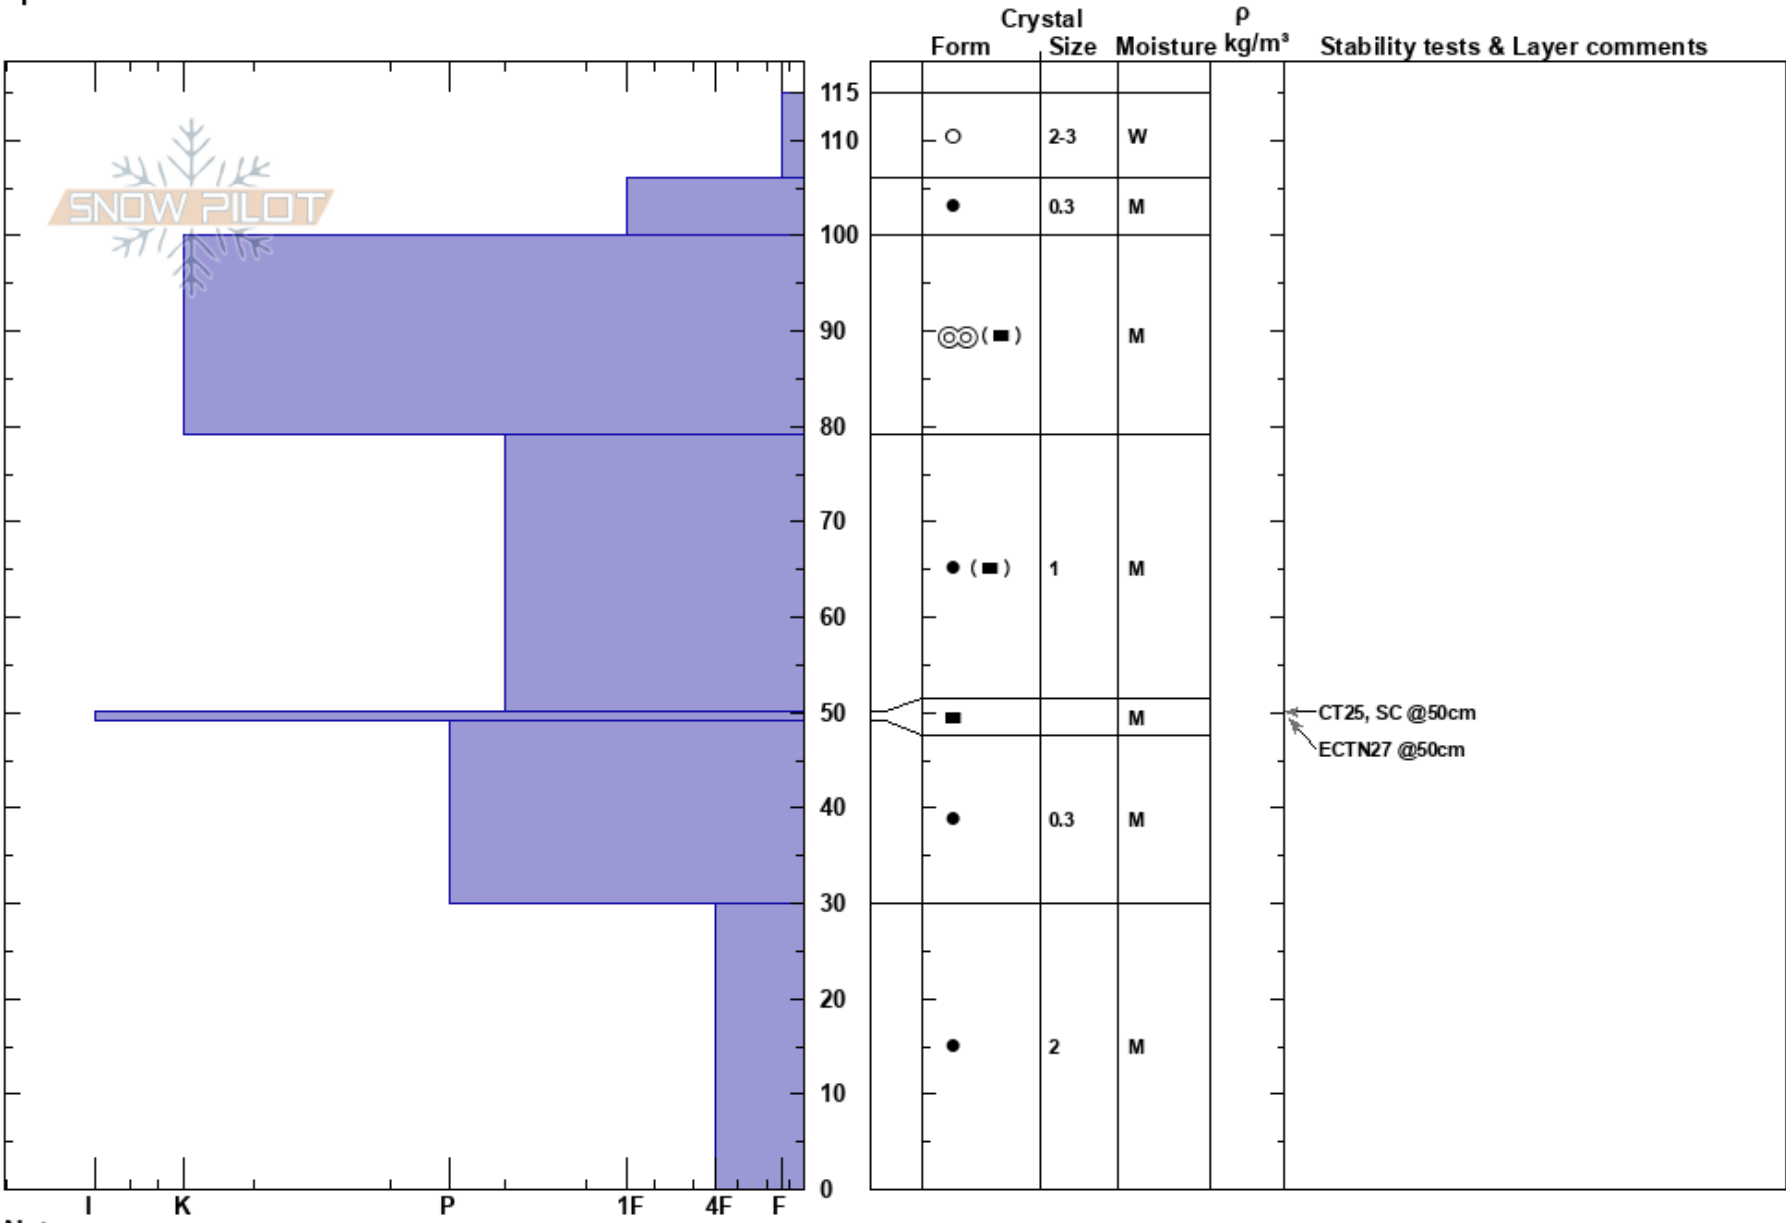

Brooklyns Study Plot  
 San Juan Range  
 CO  
 Elevation: 10250 ft  
 Aspect:  
 Specifics:

Colin Mitchell  
 04/03/2024 - 2:00pm  
 Co-ord: 37.87412N, -107.72378W  
 Slope Angle: 0°  
 Wind Loading:

Stability:  
 Air Temperature: 9°C  
 Sky Cover: FEW  
 Precipitation: NO  
 Wind: S Light Breeze

HS:115  
 PF:5  
 30-0cm: Problematic layer

Notes: