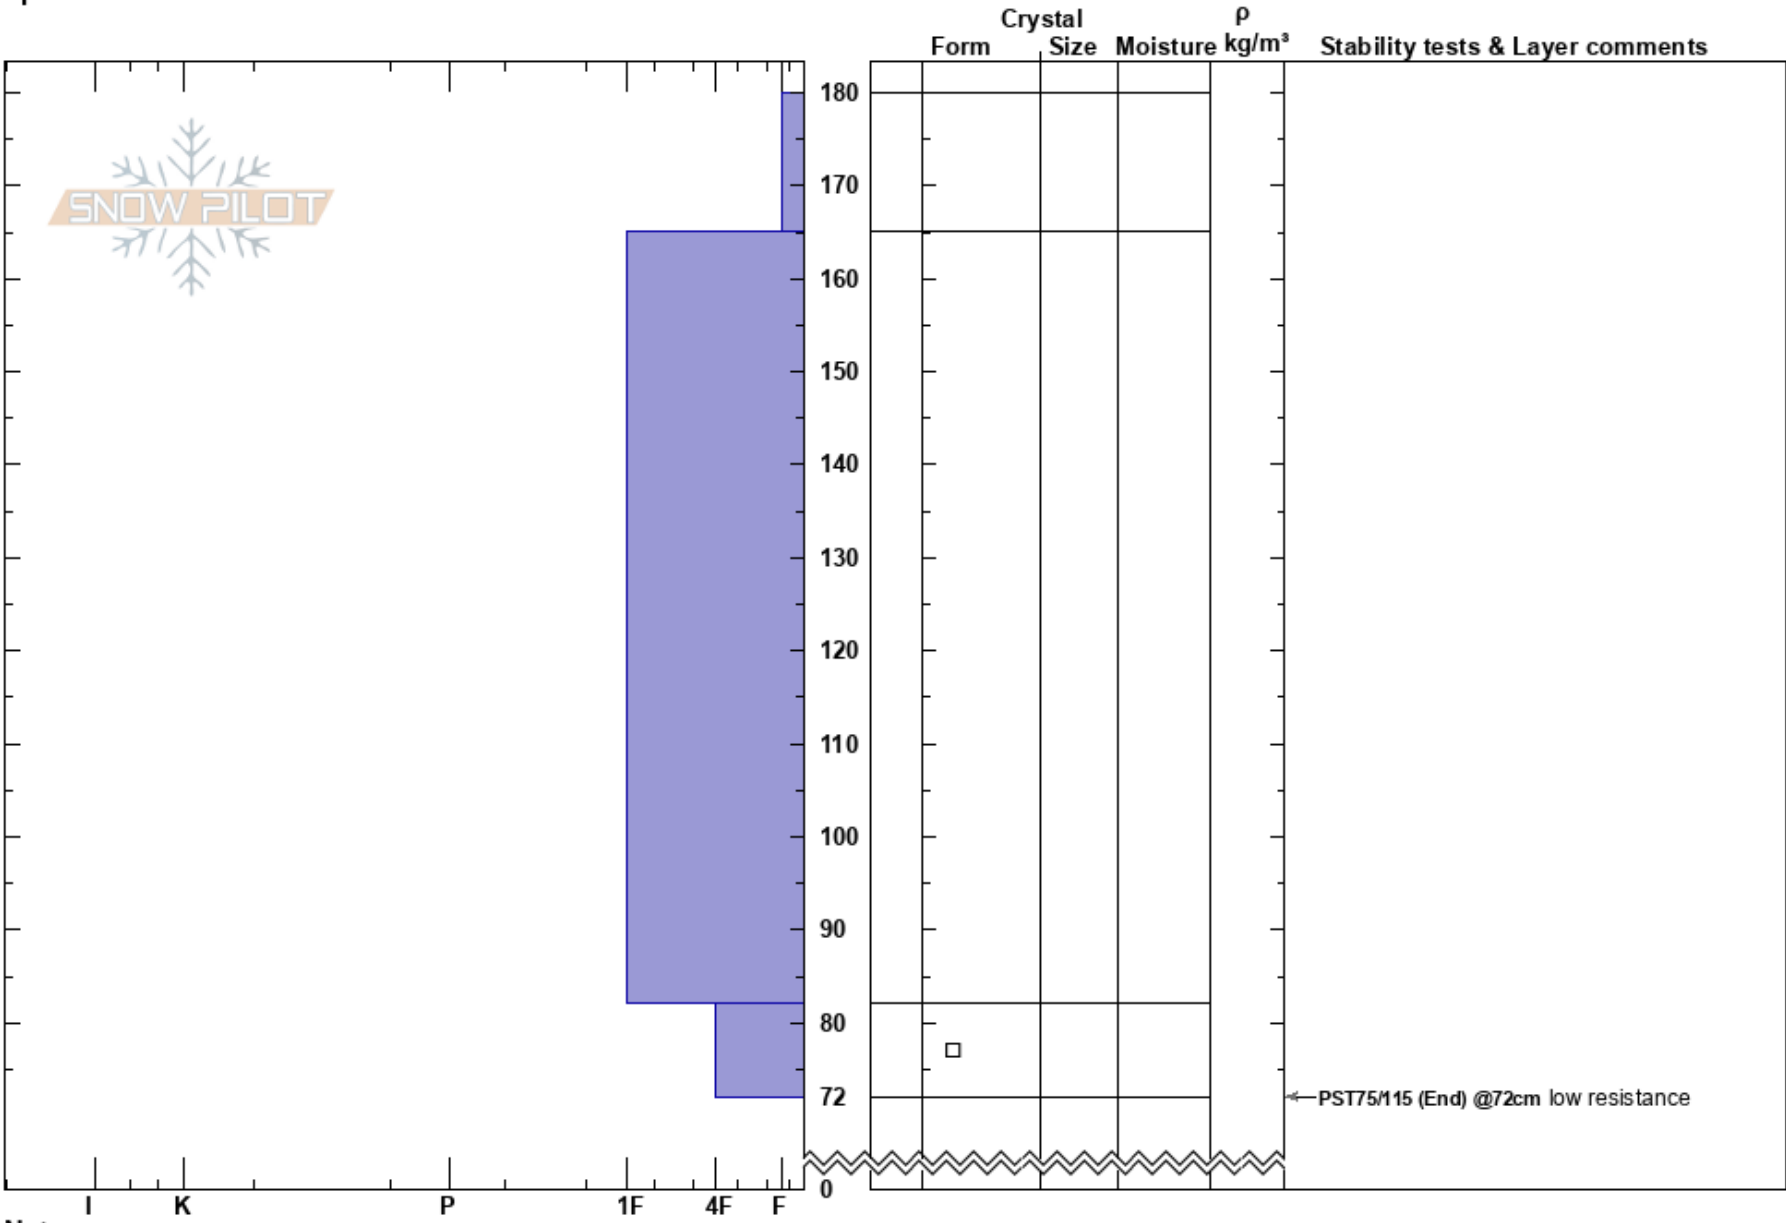

Pinedale SE
Teton Range
WY
Elevation: 9500 ft
Aspect: 200°
Specifics:

Nick Malik
02/06/2018 - 11:00am
Co-ord: 12T 509690E 4824957N
Slope Angle: 20°
Wind Loading:

Stability:
Air Temperature:
Sky Cover:
Precipitation:
Wind:

HS:180
82-72cm:Problematic layer

Notes: