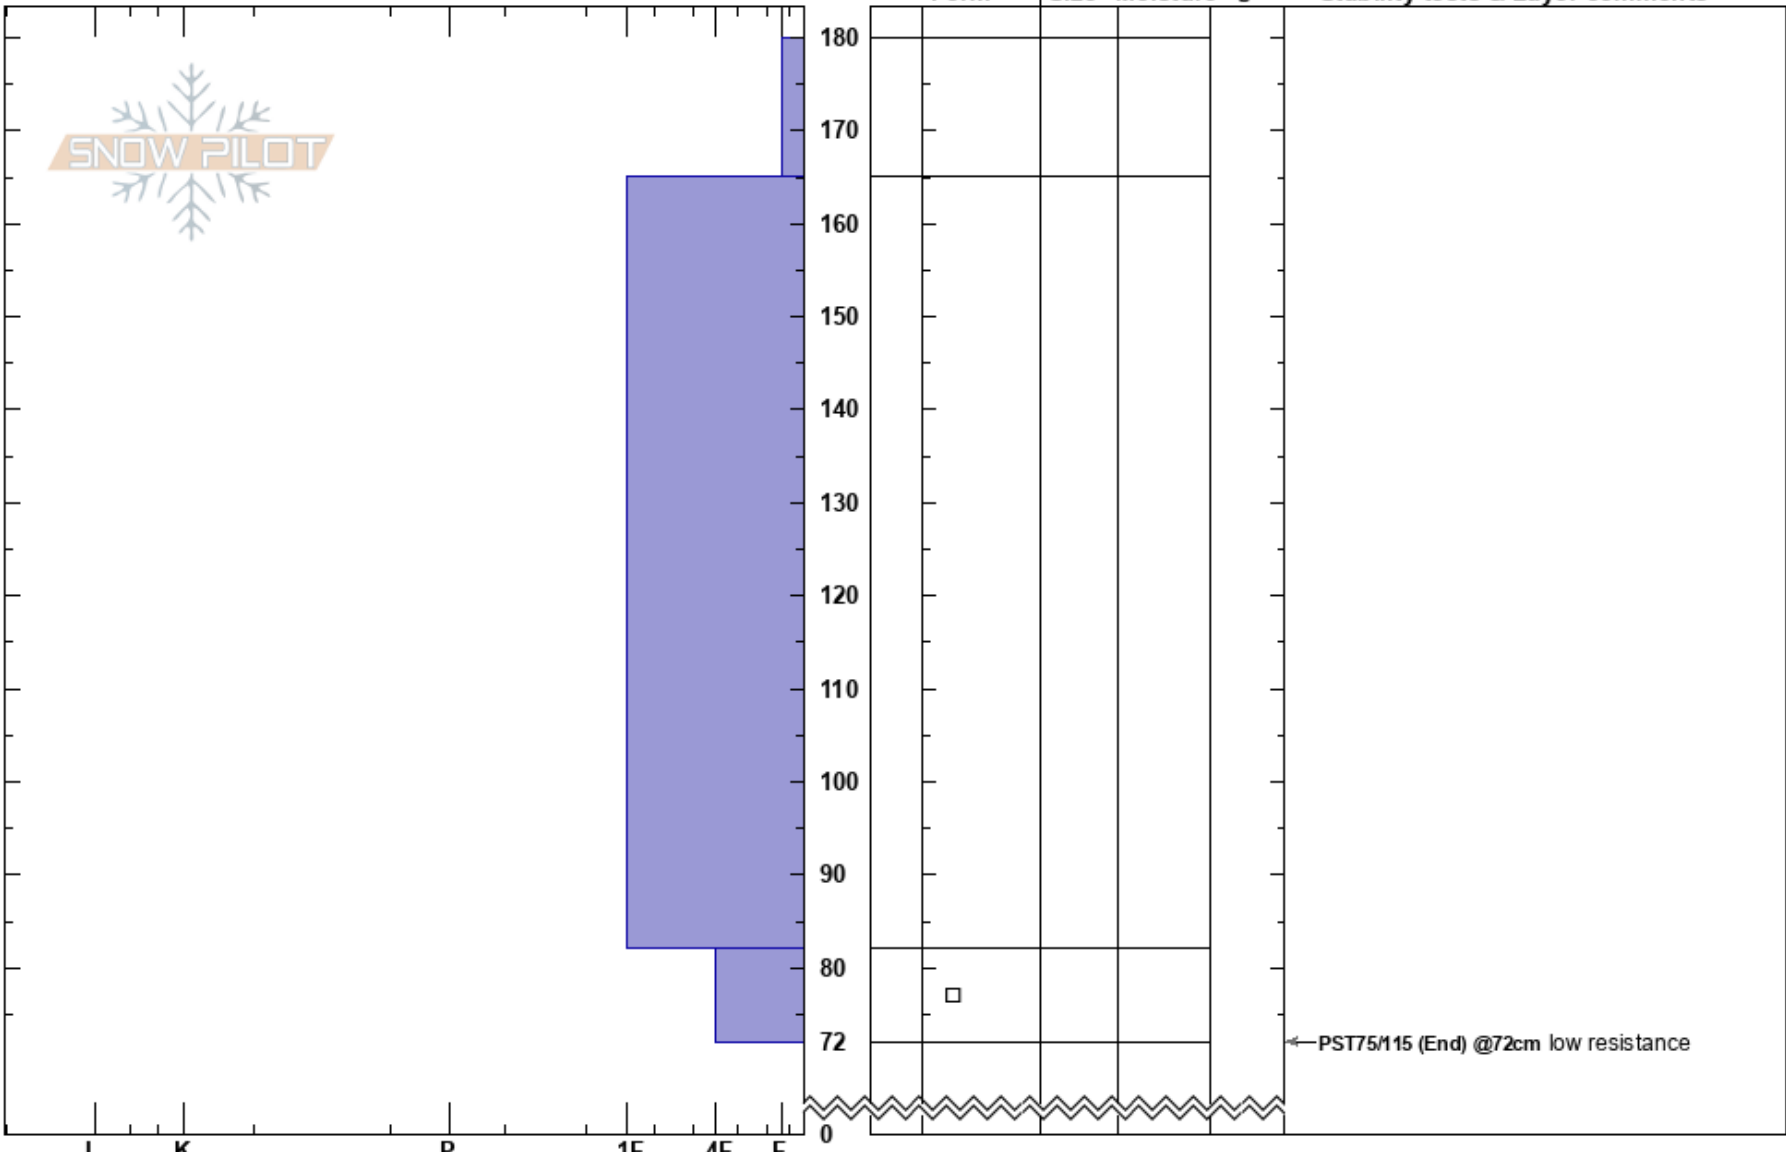

Pinedale SE  
 Teton Range  
 WY  
 Elevation: 9500 ft  
 Aspect: 200°  
 Specifics:

Nick Malik  
 02/06/2018 - 11:00am  
 Co-ord: 12T 509690E 4824957N  
 Slope Angle: 20°  
 Wind Loading:

Stability:  
 Air Temperature:  
 Sky Cover:  
 Precipitation:  
 Wind:

HS:180  
 82-72cm:Problematic layer

Crystal Form	Crystal Size	Moisture	$\rho$ kg/m <sup>3</sup>	Stability tests & Layer comments
--------------	--------------	----------	--------------------------	----------------------------------