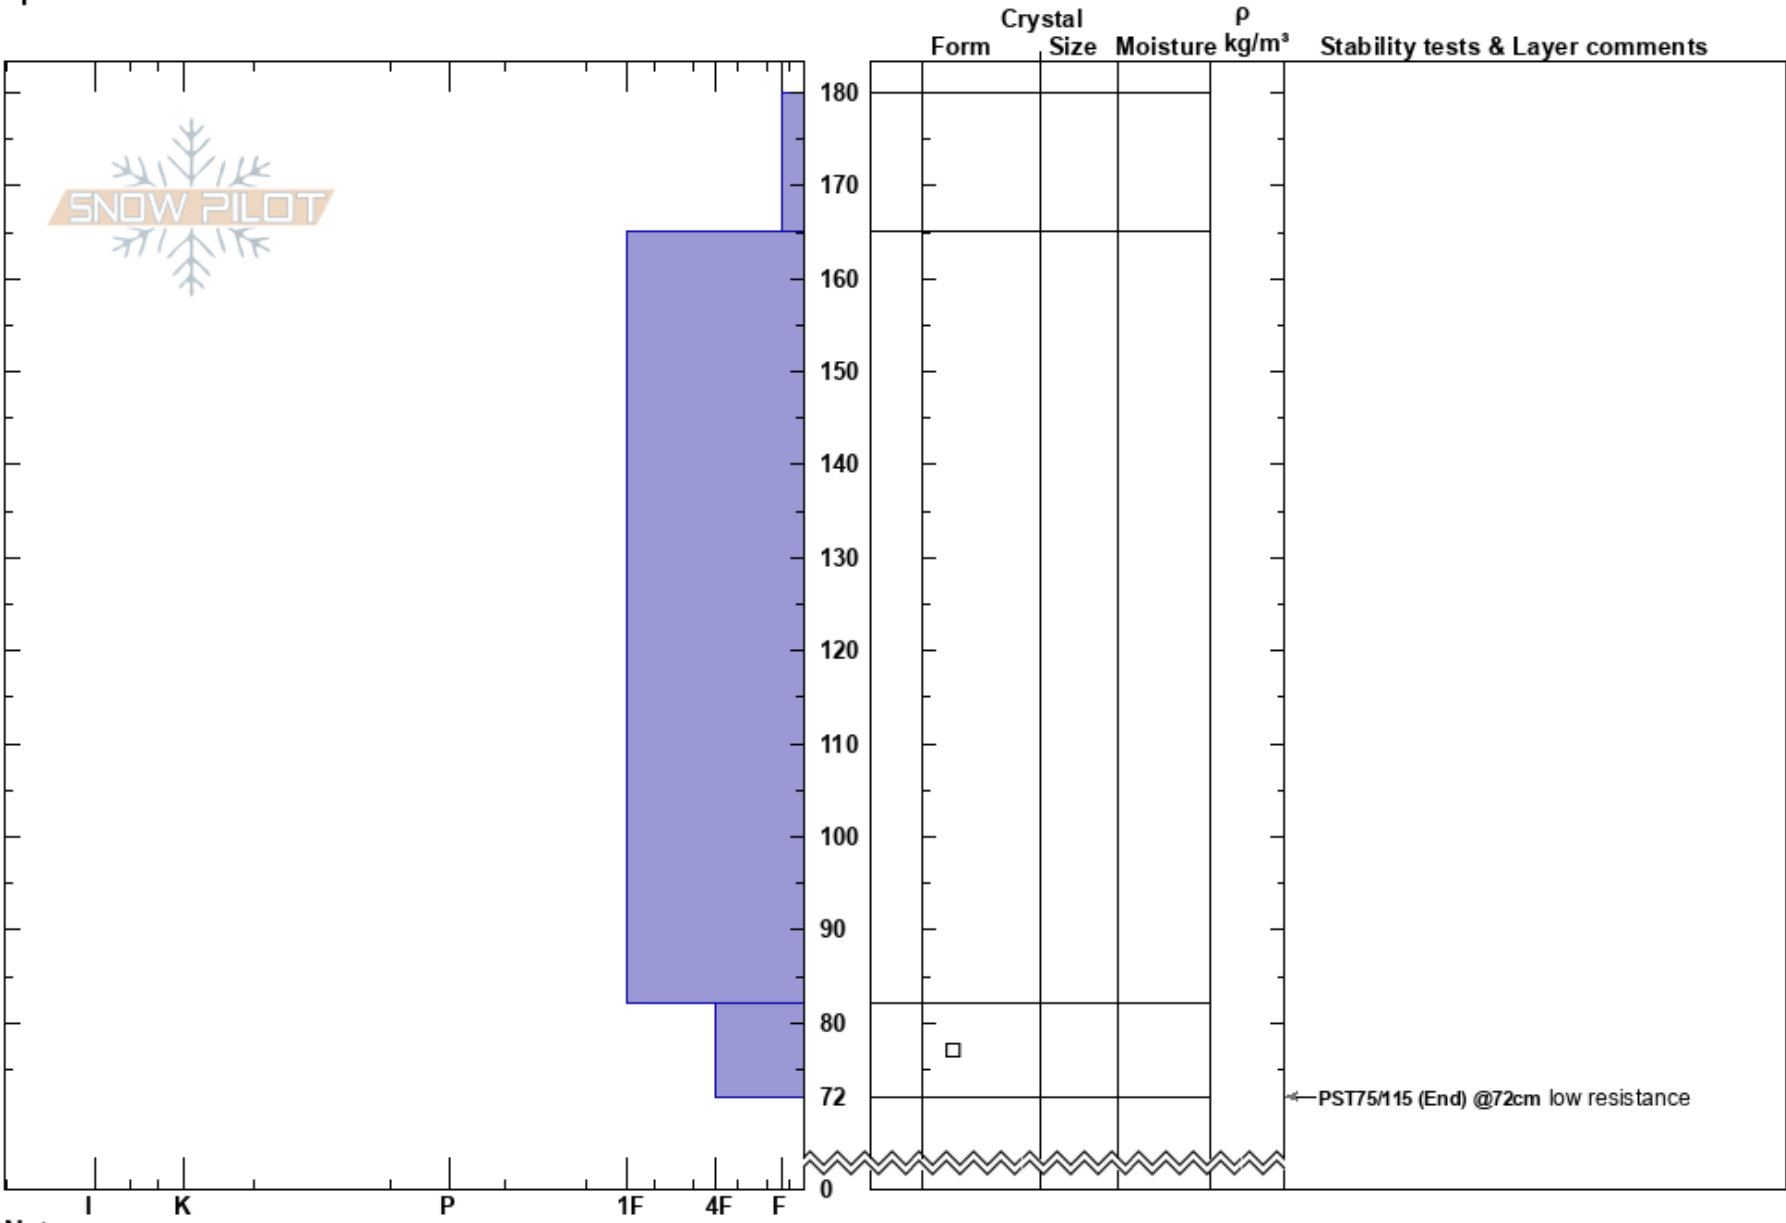

Pinedale SE
Teton Range
WY
Elevation: 9500 ft
Aspect: 200°
Specifics:

Nick Malik
02/06/2018 - 11:00am
Co-ord: 12T 509690E 4824957N
Slope Angle: 20°
Wind Loading:

Stability:
Air Temperature:
Sky Cover:
Precipitation:
Wind:

HS:180
Layer Notes:
82-72cm:Problematic layer

Notes: