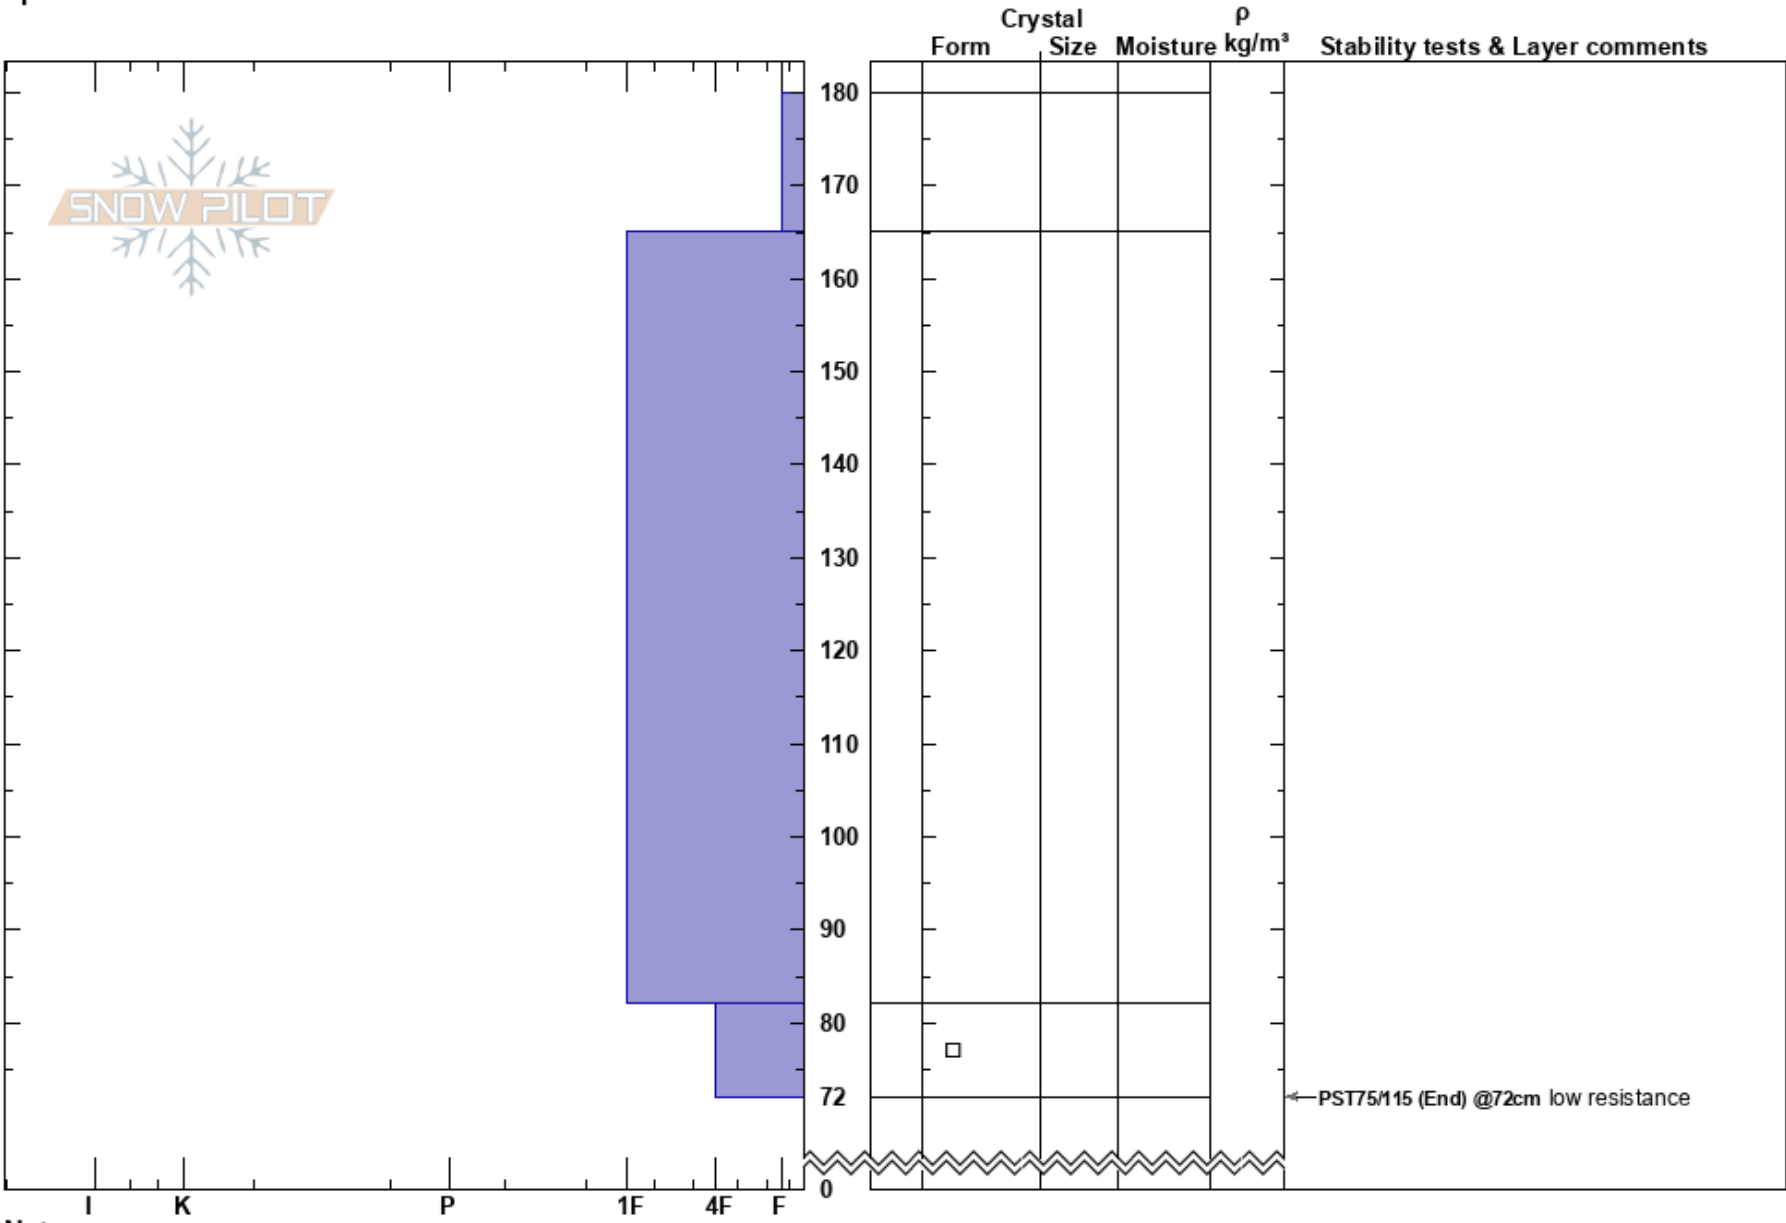

Pinedale SE  
Teton Range  
WY  
Elevation: 9500 ft  
Aspect: 200°  
Specifics:

Nick Malik  
02/06/2018 - 11:00am  
Co-ord: 12T 509690E 4824957N  
Slope Angle: 20°  
Wind Loading:

Stability:  
Air Temperature:  
Sky Cover:  
Precipitation:  
Wind:  
HS:180  
Layer Notes:  
82-72cm: Problematic layer