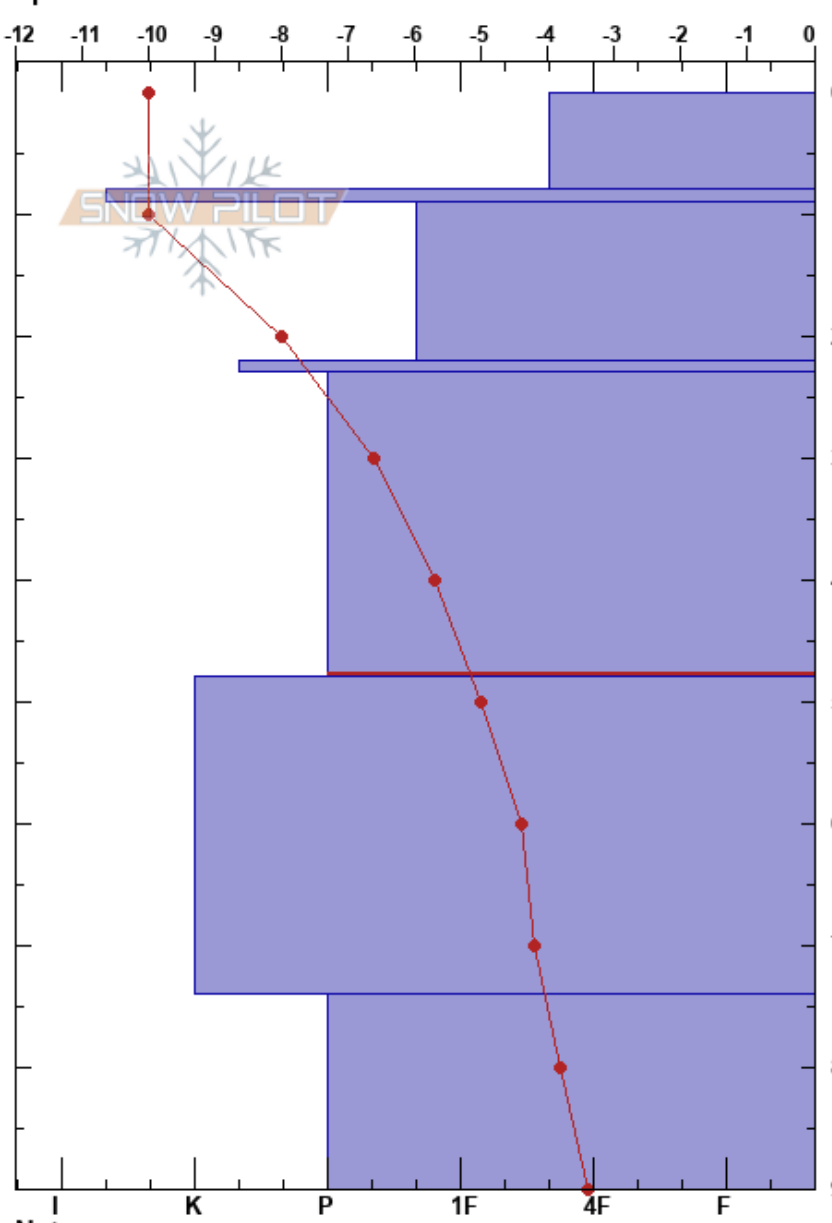

Skaröðalsvík  
 Tröllaskagi  
 Iceland  
 Elevation: 640 m  
 Aspect: N  
 Specifics:

Gestur Hansson  
 03/04/2024 - 11:00  
 Co-ord: 66.11194N, -18.98813W  
 Slope Angle: 32°  
 Wind Loading:

Stability:  
 Air Temperature: -5°C  
 Sky Cover: CLR  
 Precipitation: NO  
 Wind: Calm

HS:90  
 PF:10  
 23-48cm:Problematic layer

Form	Crystal		$\rho$ kg/m <sup>3</sup>	Stability tests & Layer comments
	Size	Moisture		
(X)				
■				
-/-				
♡				
•				
⊙(B)				
•				

← CT17, BRK @48cm

Notes: