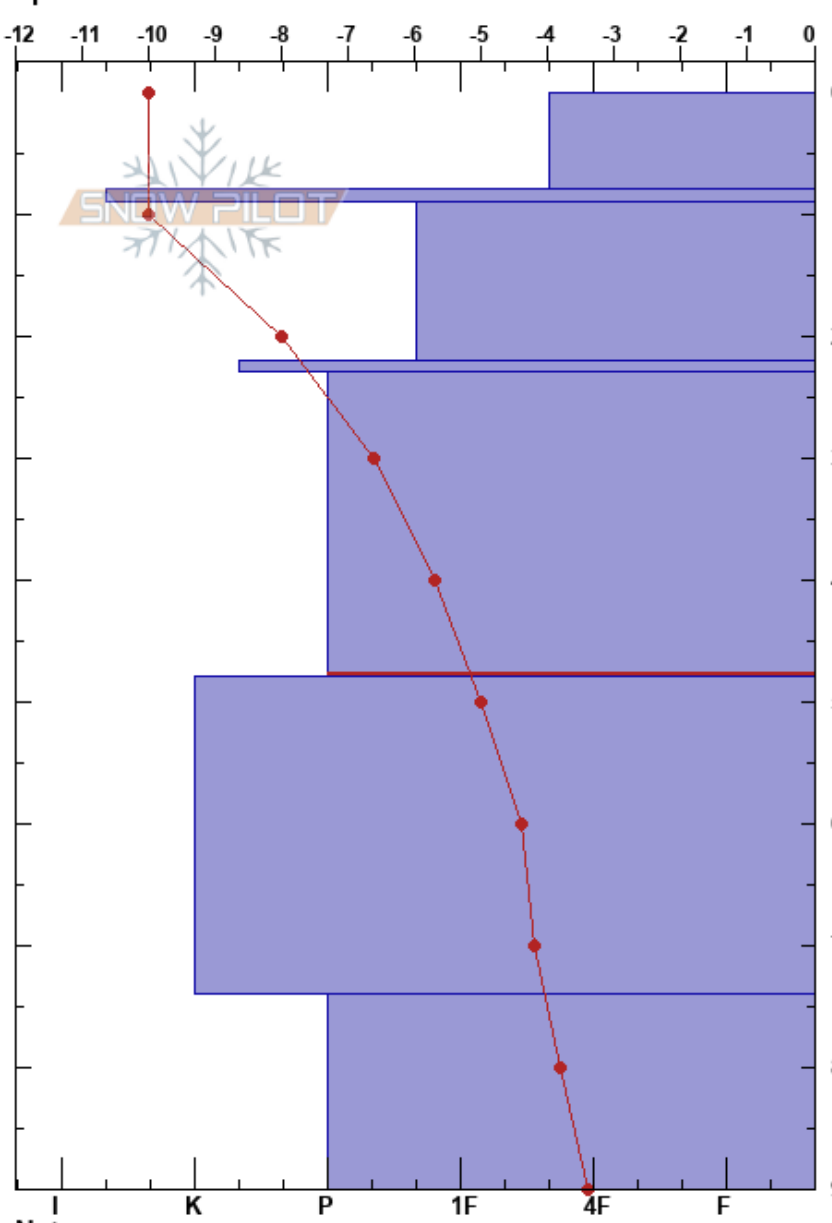

Skaröddalsvík
 Tröllaskagi
 Iceland
 Elevation: 640 m
 Aspect: N
 Specifics:

Gestur Hansson
 03/04/2024 - 11:00
 Co-ord: 66.11194N, -18.98813W
 Slope Angle: 32°
 Wind Loading:

Stability:
 Air Temperature: -5°C
 Sky Cover: CLR
 Precipitation: NO
 Wind: Calm

HS:90
 PF:10
 23-48cm:Problematic layer

Form	Crystal		ρ kg/m ³	Stability tests & Layer comments
	Size	Moisture		
(X)				
■				
-/-				
♡				
•				
⊙(B)				
•				

← CT17, BRK @48cm

Notes: