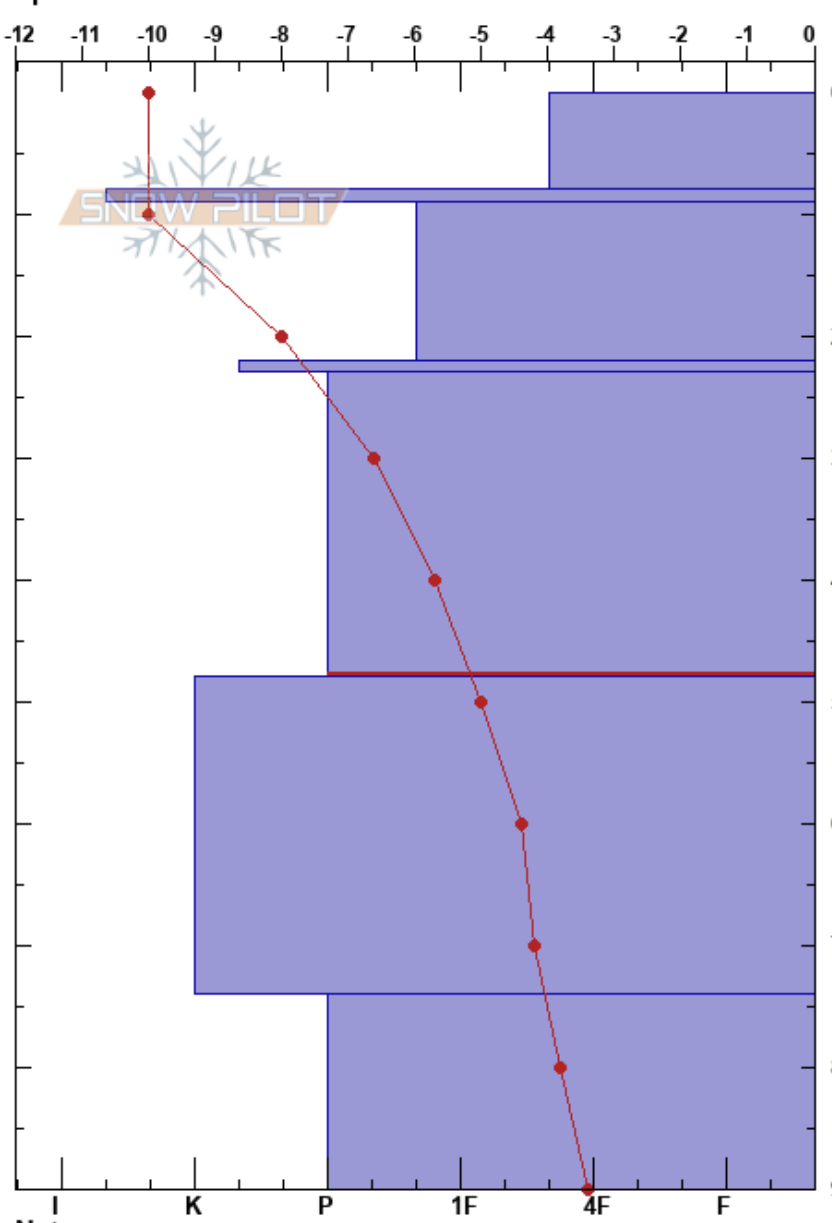

Skaröðalsvík
 Tröllaskagi
 Iceland
 Elevation: 640 m
 Aspect: N
 Specifics:

Gestur Hansson
 03/04/2024 - 11:00
 Co-ord: 66.11194N, -18.98813W
 Slope Angle: 32°
 Wind Loading:

Stability:
 Air Temperature: -5°C
 Sky Cover: CLR
 Precipitation: NO
 Wind: Calm

HS:90
 PF:10
 23-48cm:Problematic layer

Height (cm)	Crystal		Moisture	ρ kg/m ³	Stability tests & Layer comments
	Form	Size			
0-10	(X)				
10-20	■				
20-30	∩				
30-50	•				
50-75	⊙(B)				← CT17, BRK @48cm
75-90	•				