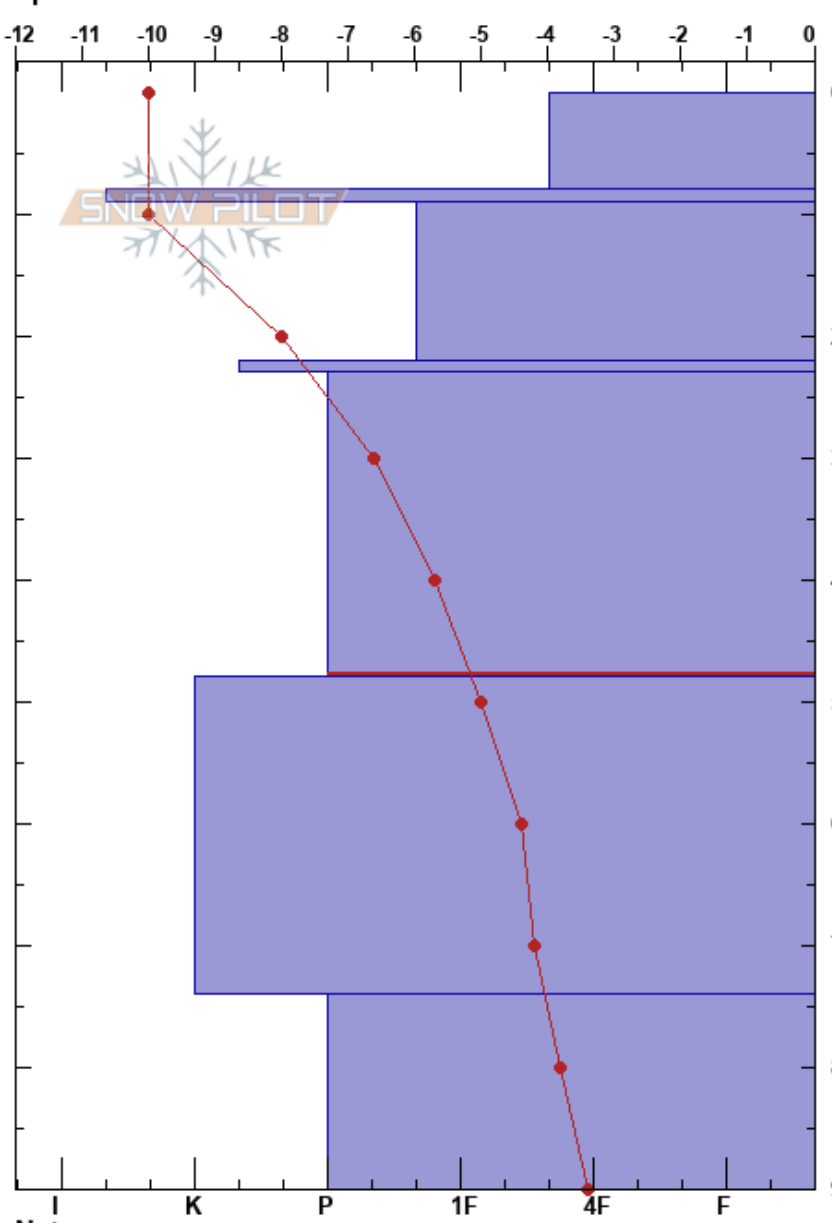

Skaröddalsvík  
 Tröllaskagi  
 Iceland  
 Elevation: 640 m  
 Aspect: N  
 Specifics:

Gestur Hansson  
 03/04/2024 - 11:00  
 Co-ord: 66.11194N, -18.98813W  
 Slope Angle: 32°  
 Wind Loading:

Stability:  
 Air Temperature: -5°C  
 Sky Cover: CLR  
 Precipitation: NO  
 Wind: Calm

HS:90  
 PF:10  
 23-48cm:Problematic layer

Form	Crystal		$\rho$ kg/m <sup>3</sup>	Stability tests & Layer comments
	Size	Moisture		
(X)				
■				
-/-				
♡				
•				
⊙(B)				
•				

← CT17, BRK @48cm

Notes: