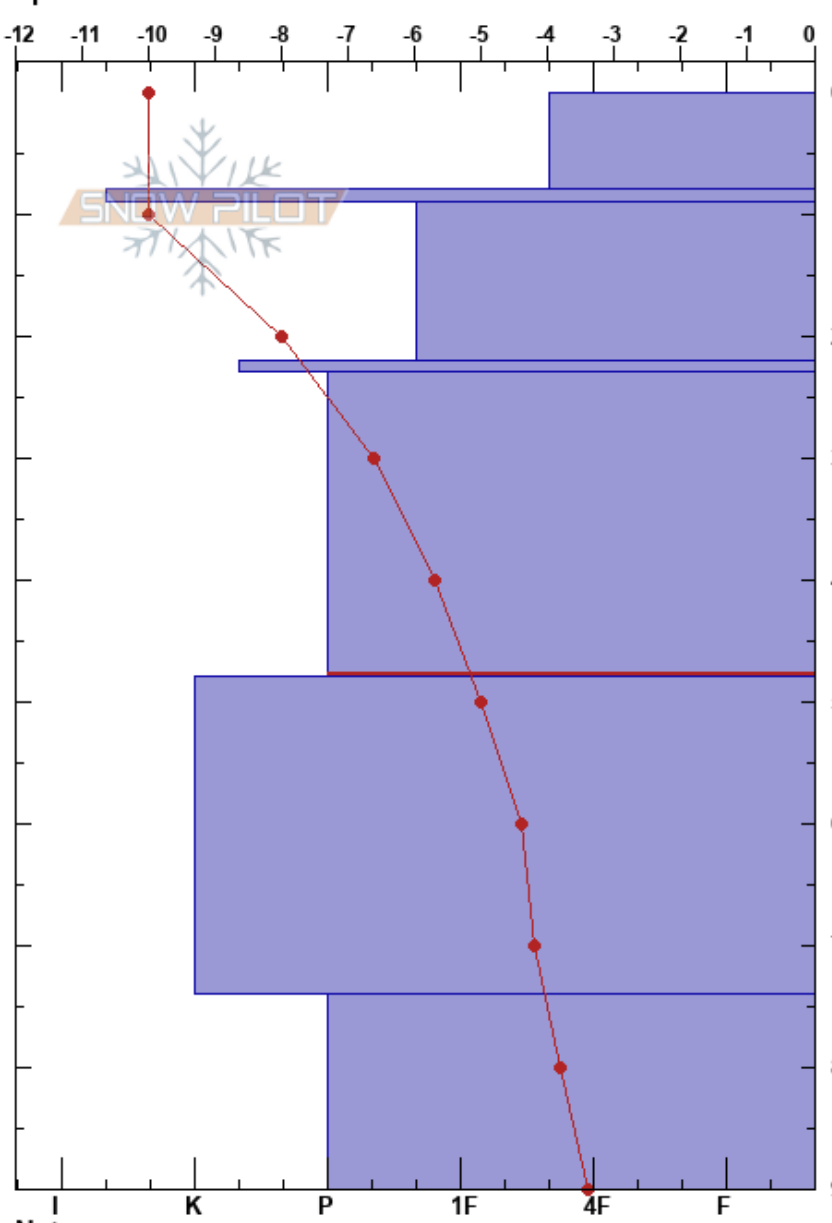

Skaröddalsvík
 Tröllaskagi
 Iceland
 Elevation: 640 m
 Aspect: N
 Specifics:

Gestur Hansson
 03/04/2024 - 11:00
 Co-ord: 66.11194N, -18.98813W
 Slope Angle: 32°
 Wind Loading:

Stability:
 Air Temperature: -5°C
 Sky Cover: CLR
 Precipitation: NO
 Wind: Calm

HS:90
 PF:10
 23-48cm:Problematic layer

Form	Crystal		ρ kg/m ³	Stability tests & Layer comments
	Size	Moisture		
(X)				
■				
∩				
⊙				
⊙(B)				
●				

← CT17, BRK @48cm

Notes: