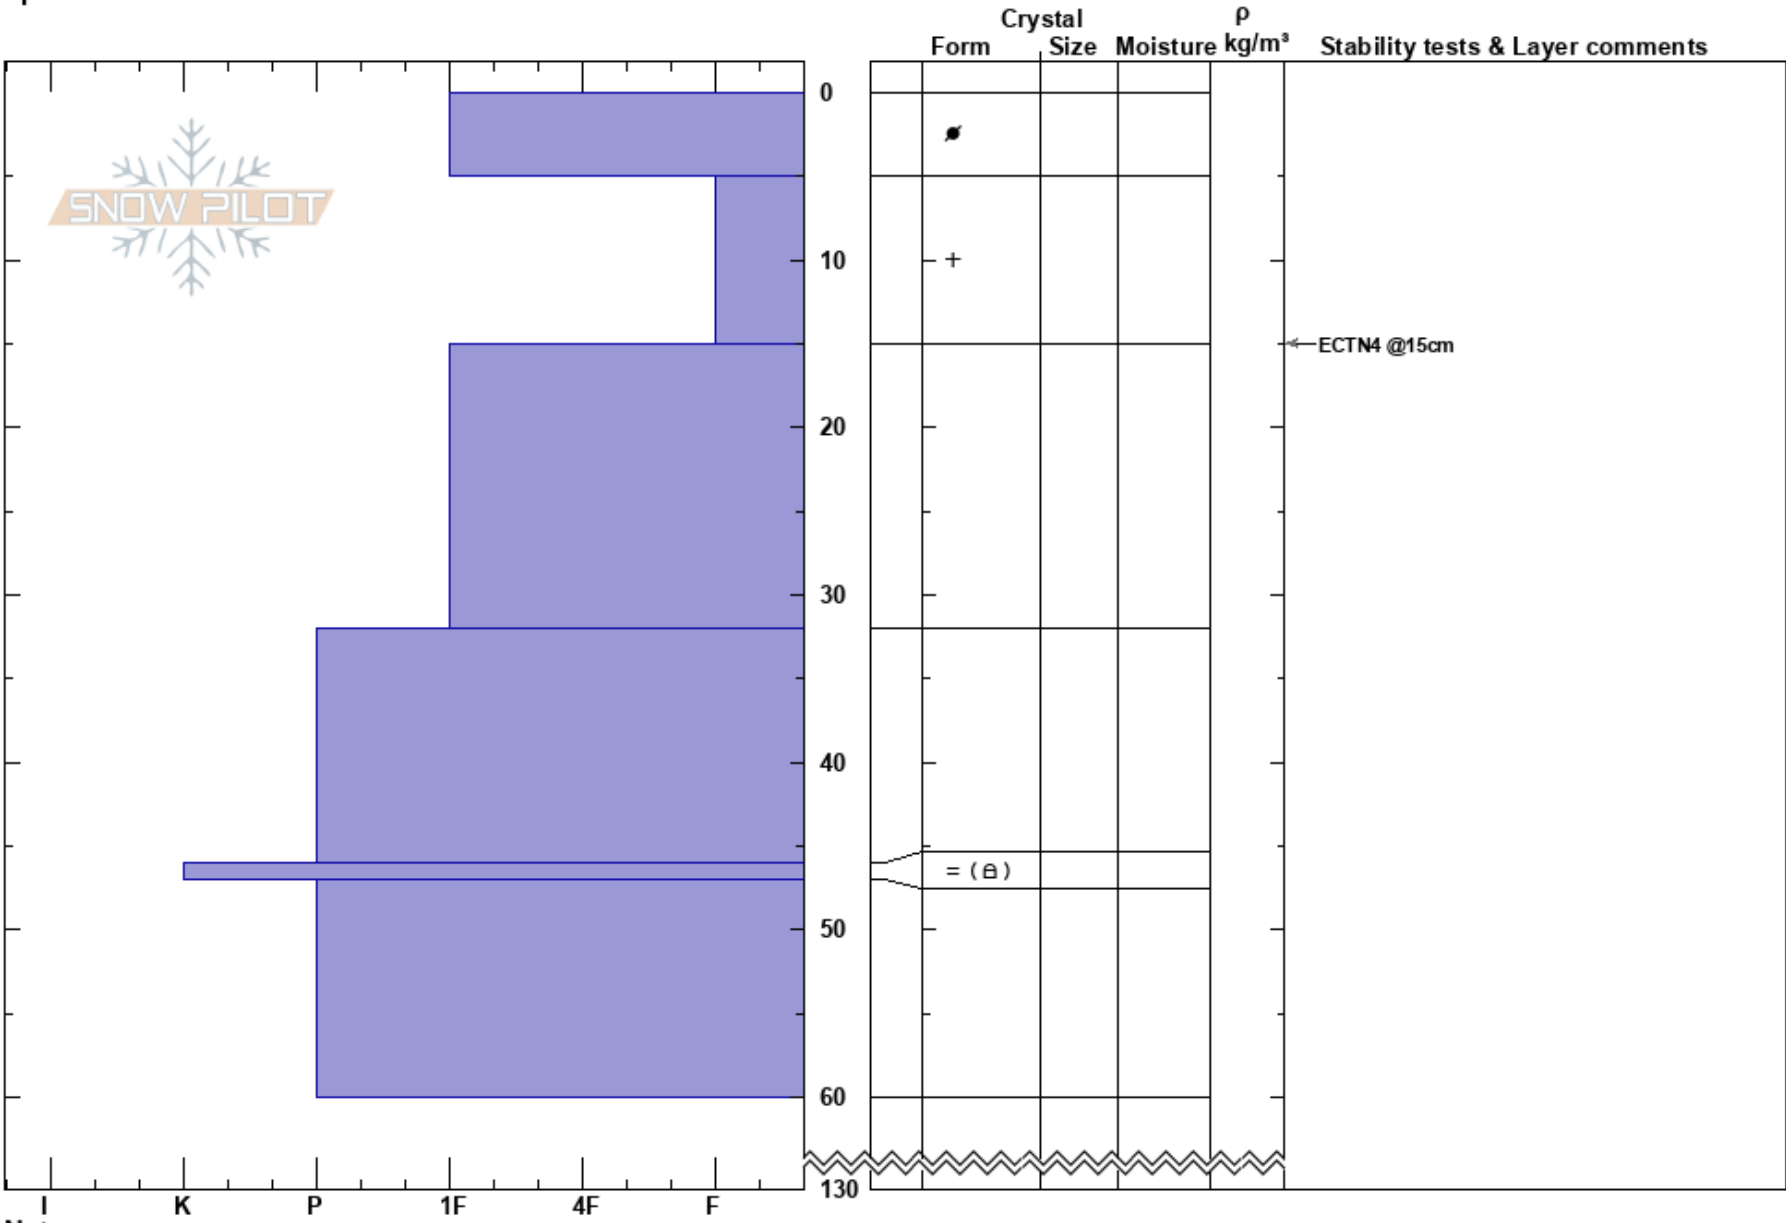

Rapmere N  
 Grönfjället  
 Sweden  
 Elevation: 875 m  
 Aspect: N  
 Specifics:

Sebastian Wiklund  
 03/04/2024 - 11:20  
 Co-ord: 65.29725N, 15.52985E  
 Slope Angle: 30°  
 Wind Loading:

Stability:  
 Air Temperature:  
 Sky Cover: CLR  
 Precipitation:  
 Wind: N Light Breeze

HS:130  
 PF:15  
 Layer Notes:

Notes: