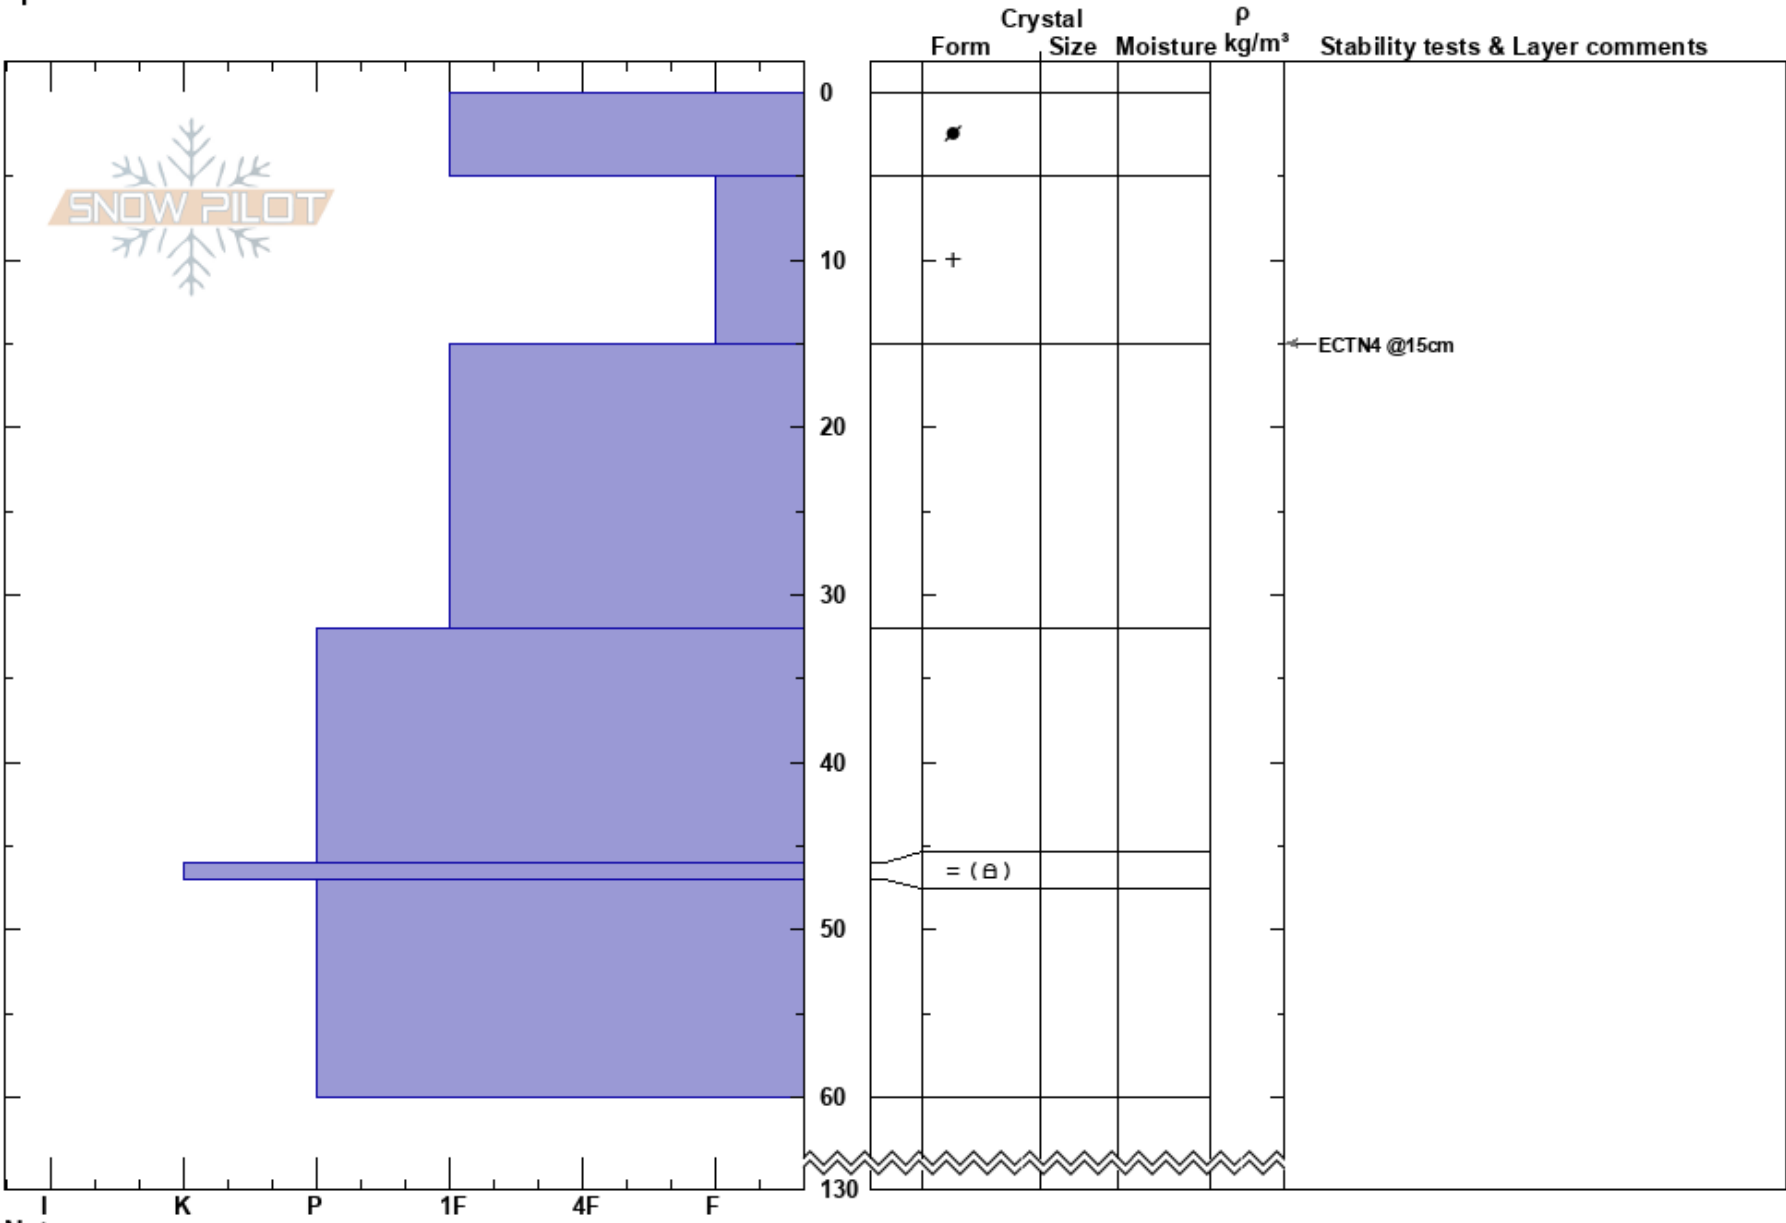

Rapmere N
 Grönfjället
 Sweden
Elevation: 875 m
Aspect: N
Specifics:

Sebastian Wiklund
 03/04/2024 - 11:20
Co-ord: 65.29725N, 15.52985E
Slope Angle: 30°
Wind Loading:

Stability:
Air Temperature: HS:130
Sky Cover: CLR
Precipitation: PF:15
Wind: N Light Breeze
Layer Notes: