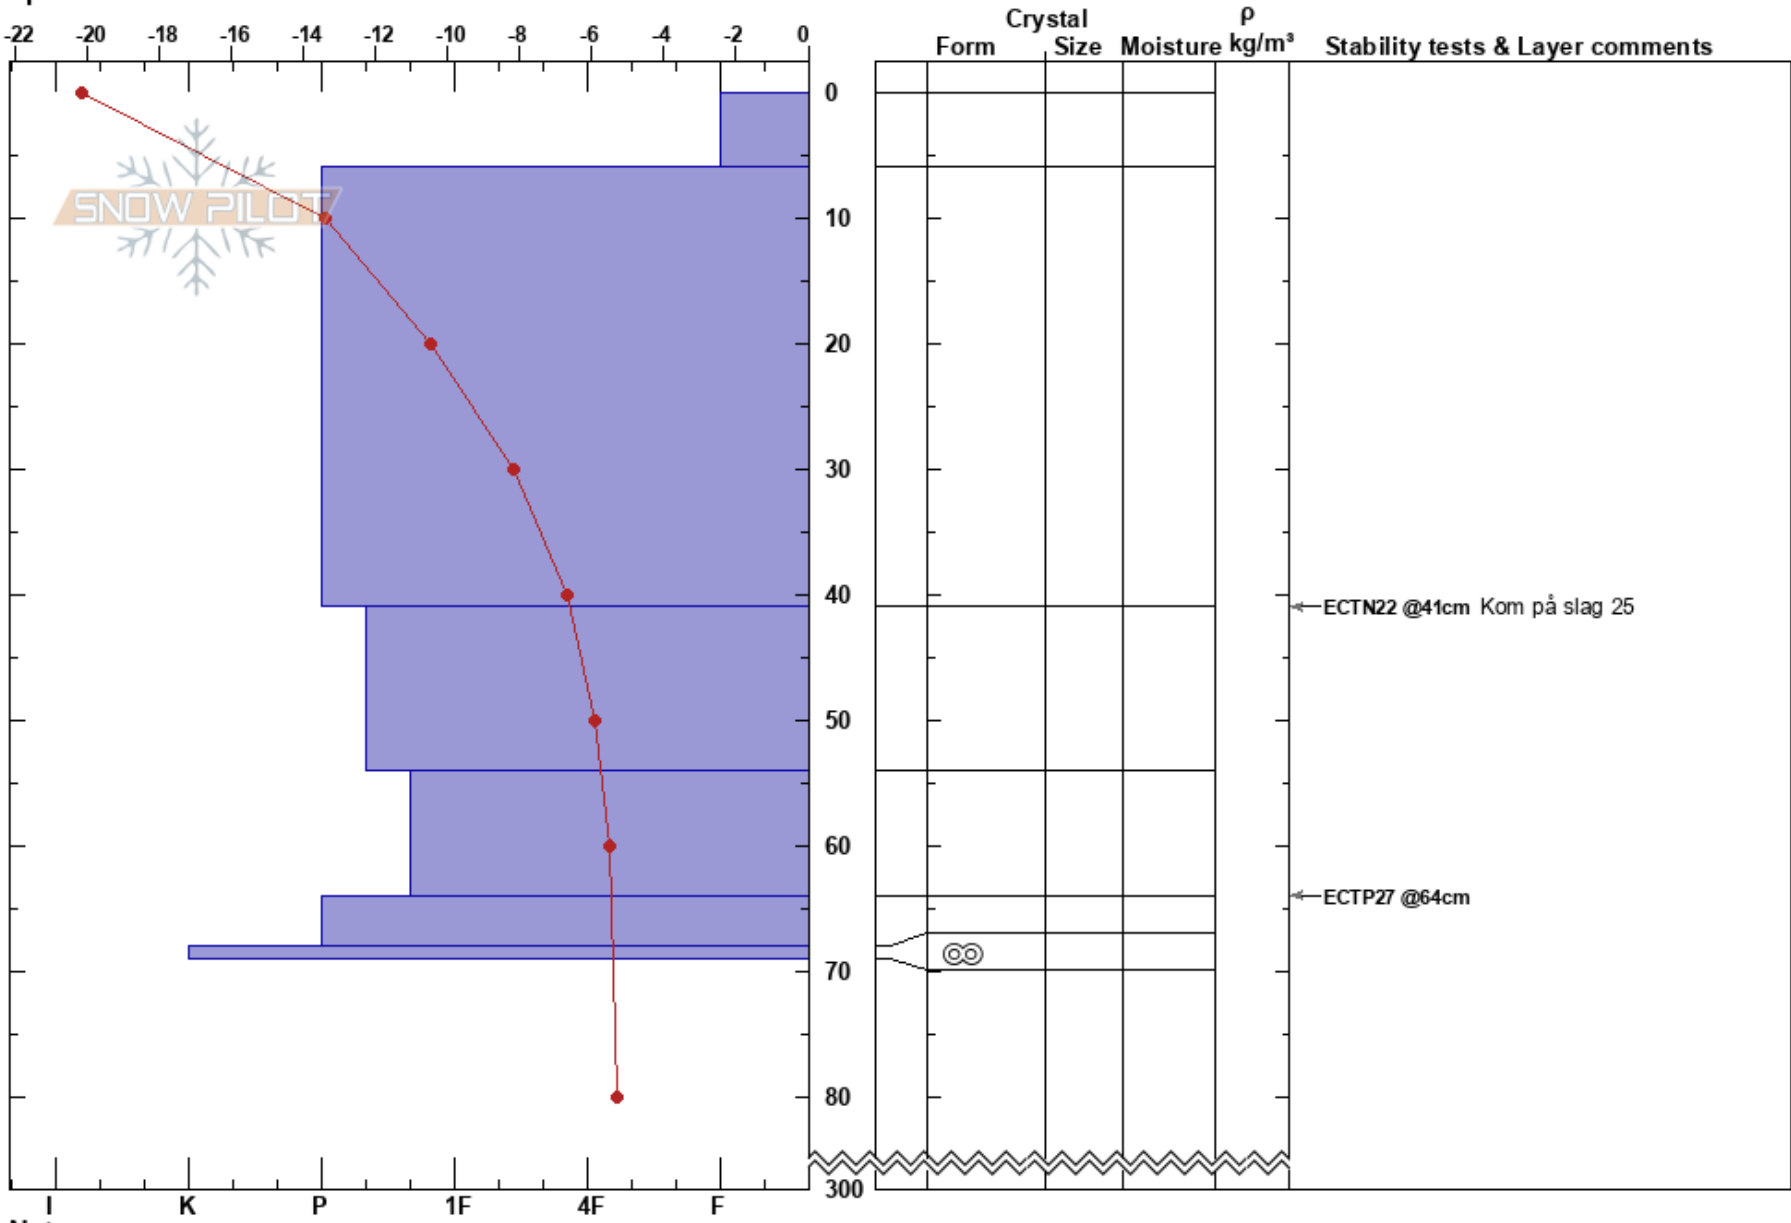

Vitersakalsstuga 3 apr
 Västra Vindelfjällen
 Sweden
Elevation: 860 m
Aspect: 285°
Specifics:

Mojo Andersson
 03/04/2024 - 11:00
Co-ord: 65.88153N, 15.15297E
Slope Angle: 30°
Wind Loading:

Stability: HS:300 **Layer Notes:**
Air Temperature: -15.3°C
Sky Cover: CLR
Precipitation: NO
Wind: S Light Breeze