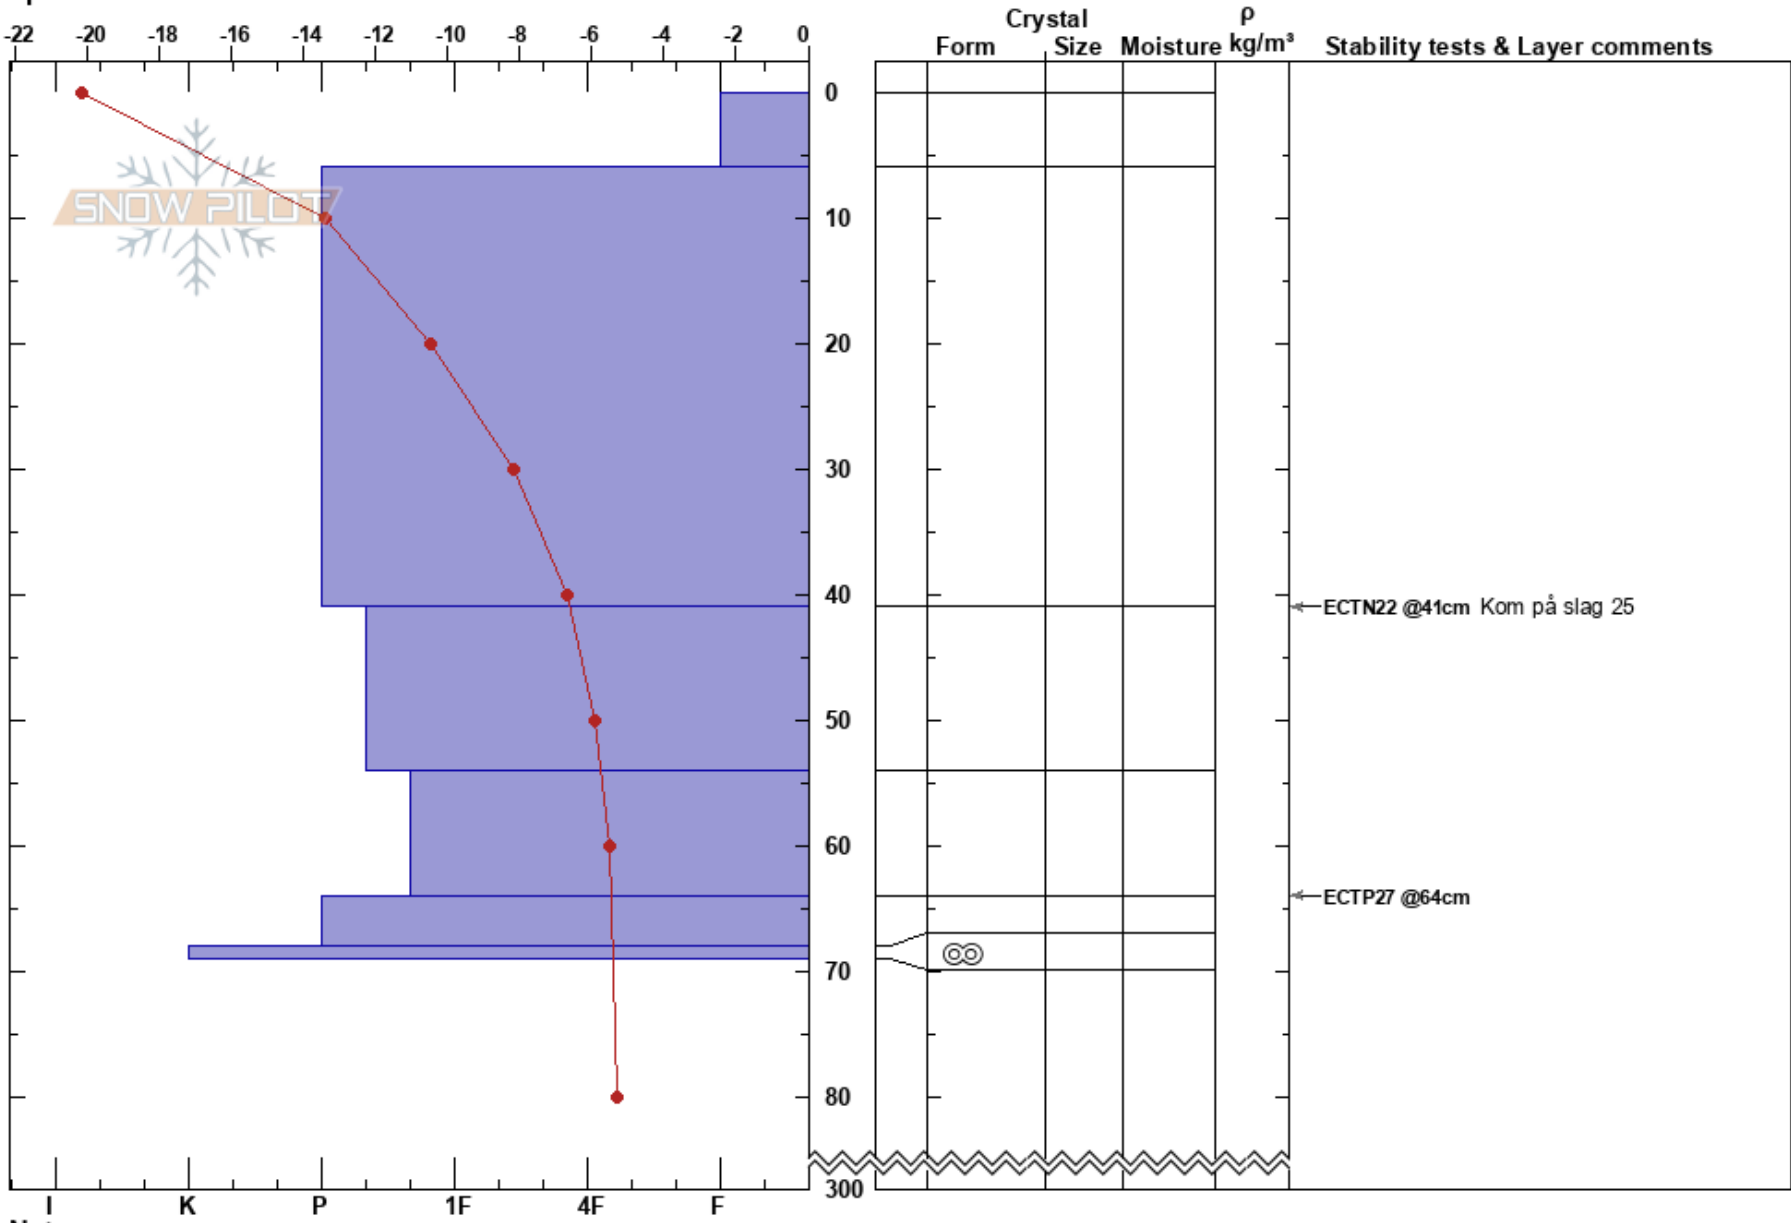

Vitersakalsstuga 3 apr  
Västra Vindelfjällen  
Sweden  
Elevation: 860 m  
Aspect: 285°  
Specifics:

Mojo Andersson  
03/04/2024 - 11:00  
Co-ord: 65.88153N, 15.15297E  
Slope Angle: 30°  
Wind Loading:

Stability:  
Air Temperature: -15.3°C  
Sky Cover: CLR  
Precipitation: NO  
Wind: S Light Breeze  
HS:300  
Layer Notes:

Notes: