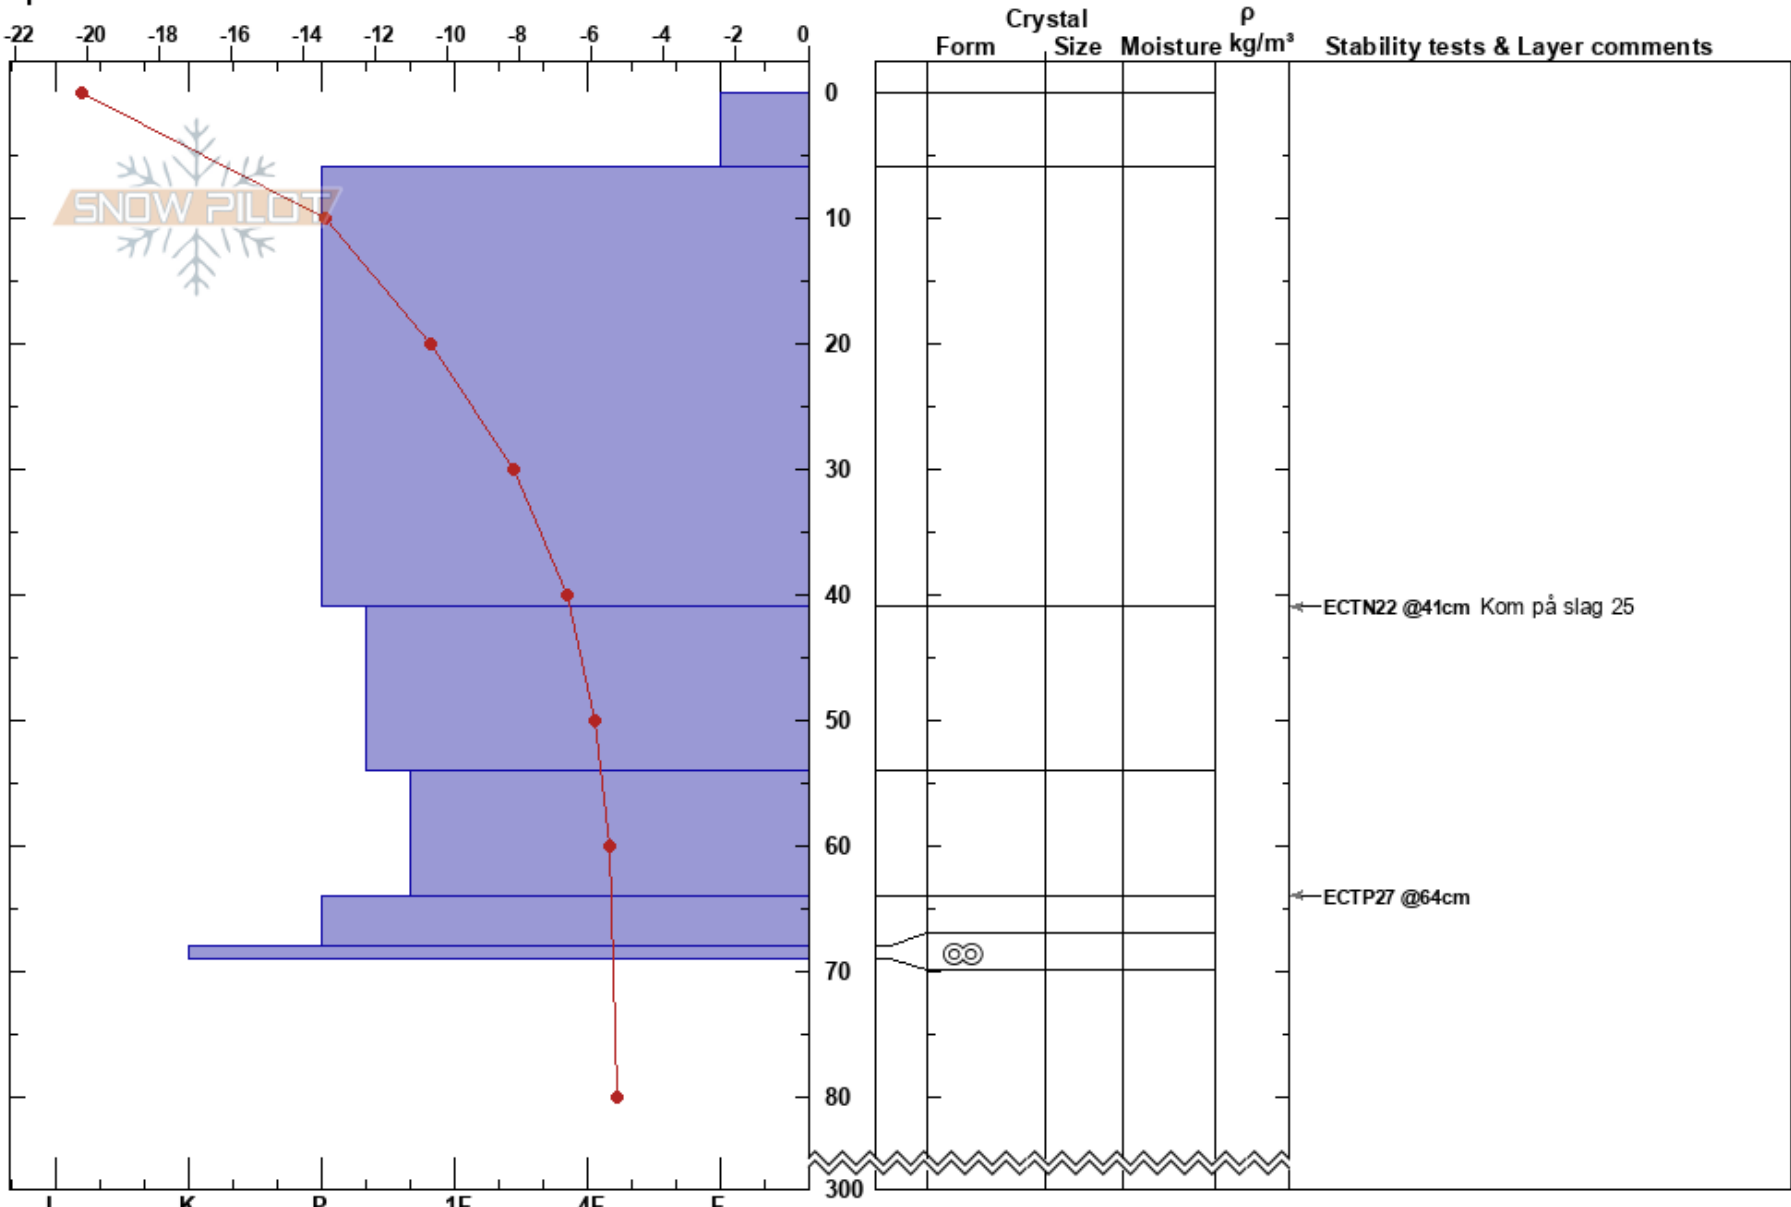

Vitersakalsstuga 3 apr
 Västra Vindelfjällen
 Sweden
Elevation: 860 m
Aspect: 285°
Specifics:

Mojo Andersson
 03/04/2024 - 11:00
Co-ord: 65.88153N, 15.15297E
Slope Angle: 30°
Wind Loading:

Stability: HS:300 **Layer Notes:**
Air Temperature: -15.3°C
Sky Cover: CLR
Precipitation: NO
Wind: S Light Breeze