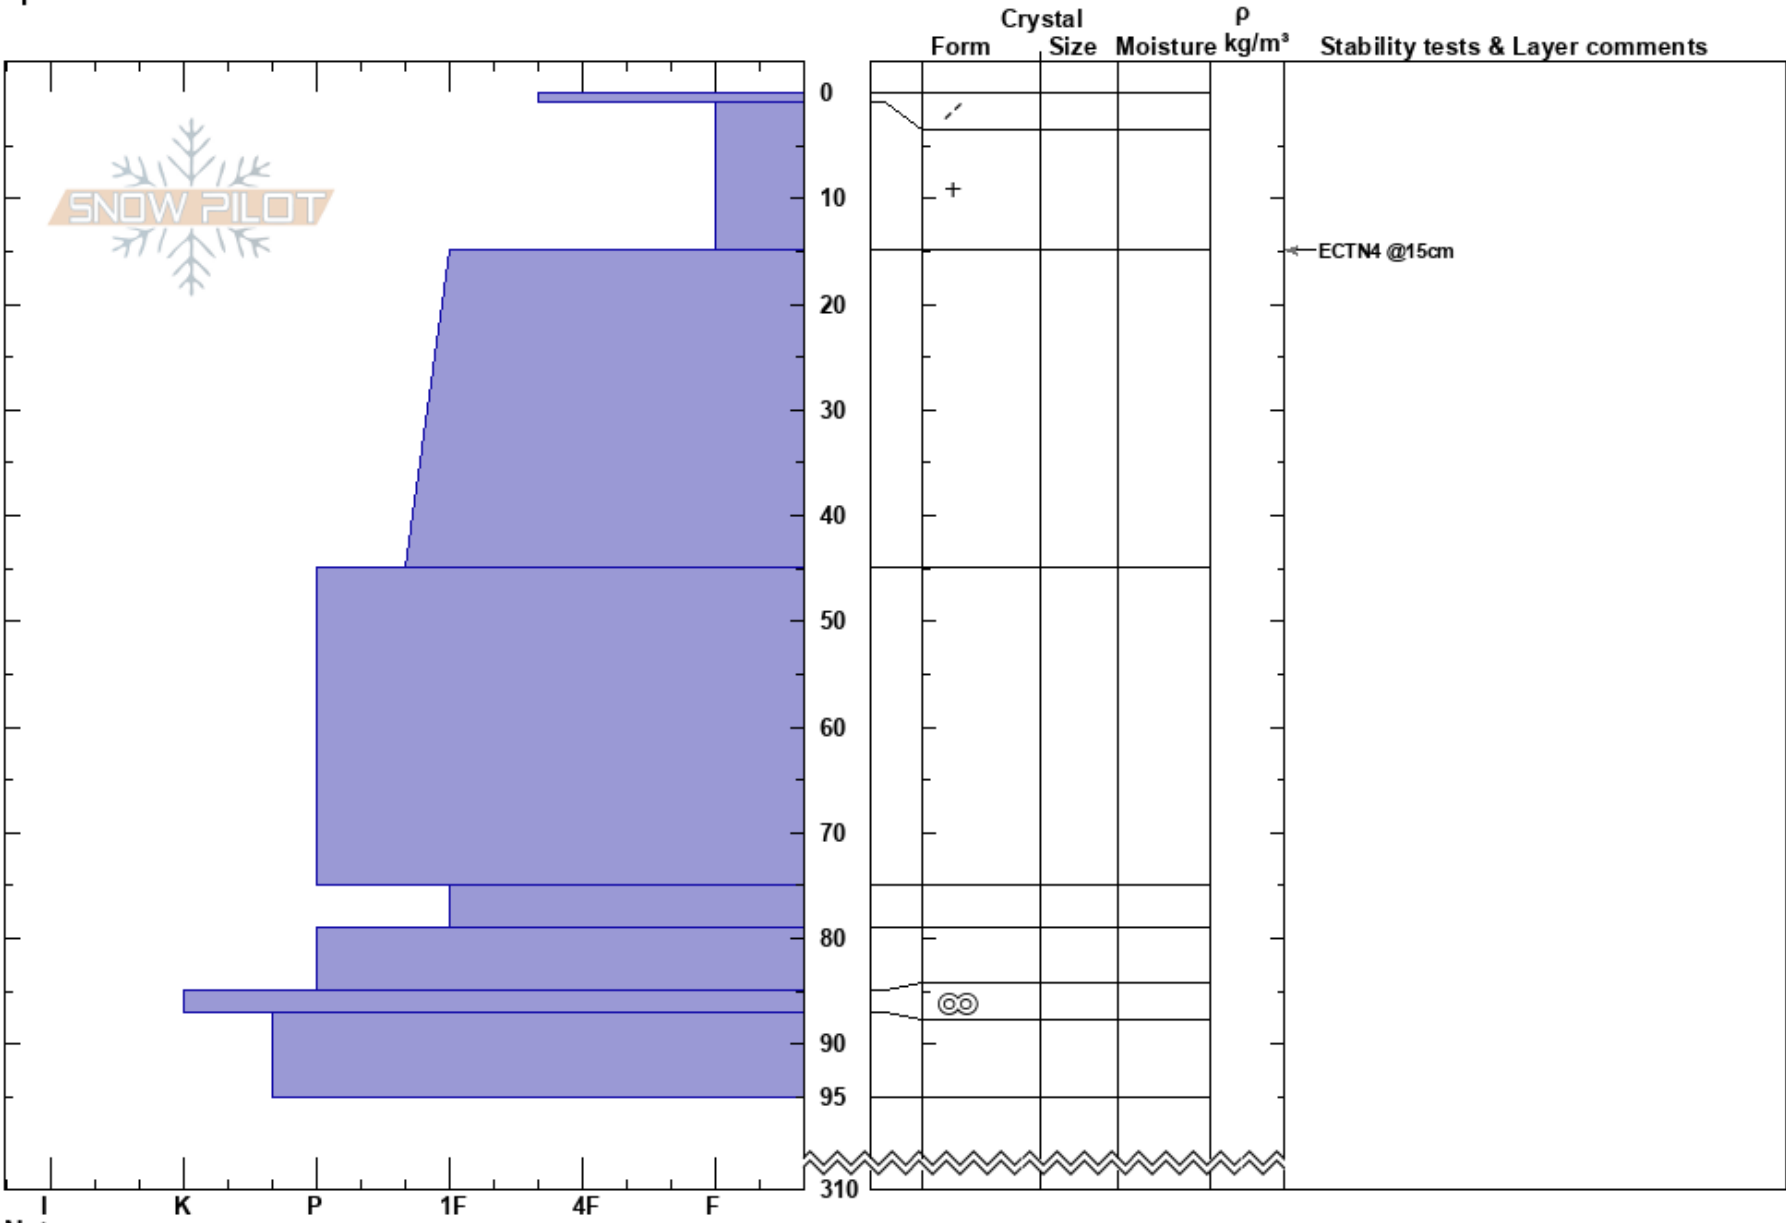

Rapmere V  
 Grönfjället  
 Sweden  
 Elevation: 880 m  
 Aspect: W  
 Specifics:

Sebastian Wiklund  
 03/04/2024 - 10:30  
 Co-ord: 65.29589N, 15.52115E  
 Slope Angle: 30°  
 Wind Loading:

Stability:  
 Air Temperature:  
 Sky Cover: CLR  
 Precipitation: NO  
 Wind: N Light Breeze

HS:310  
 PF:15  
 Layer Notes:

Notes: