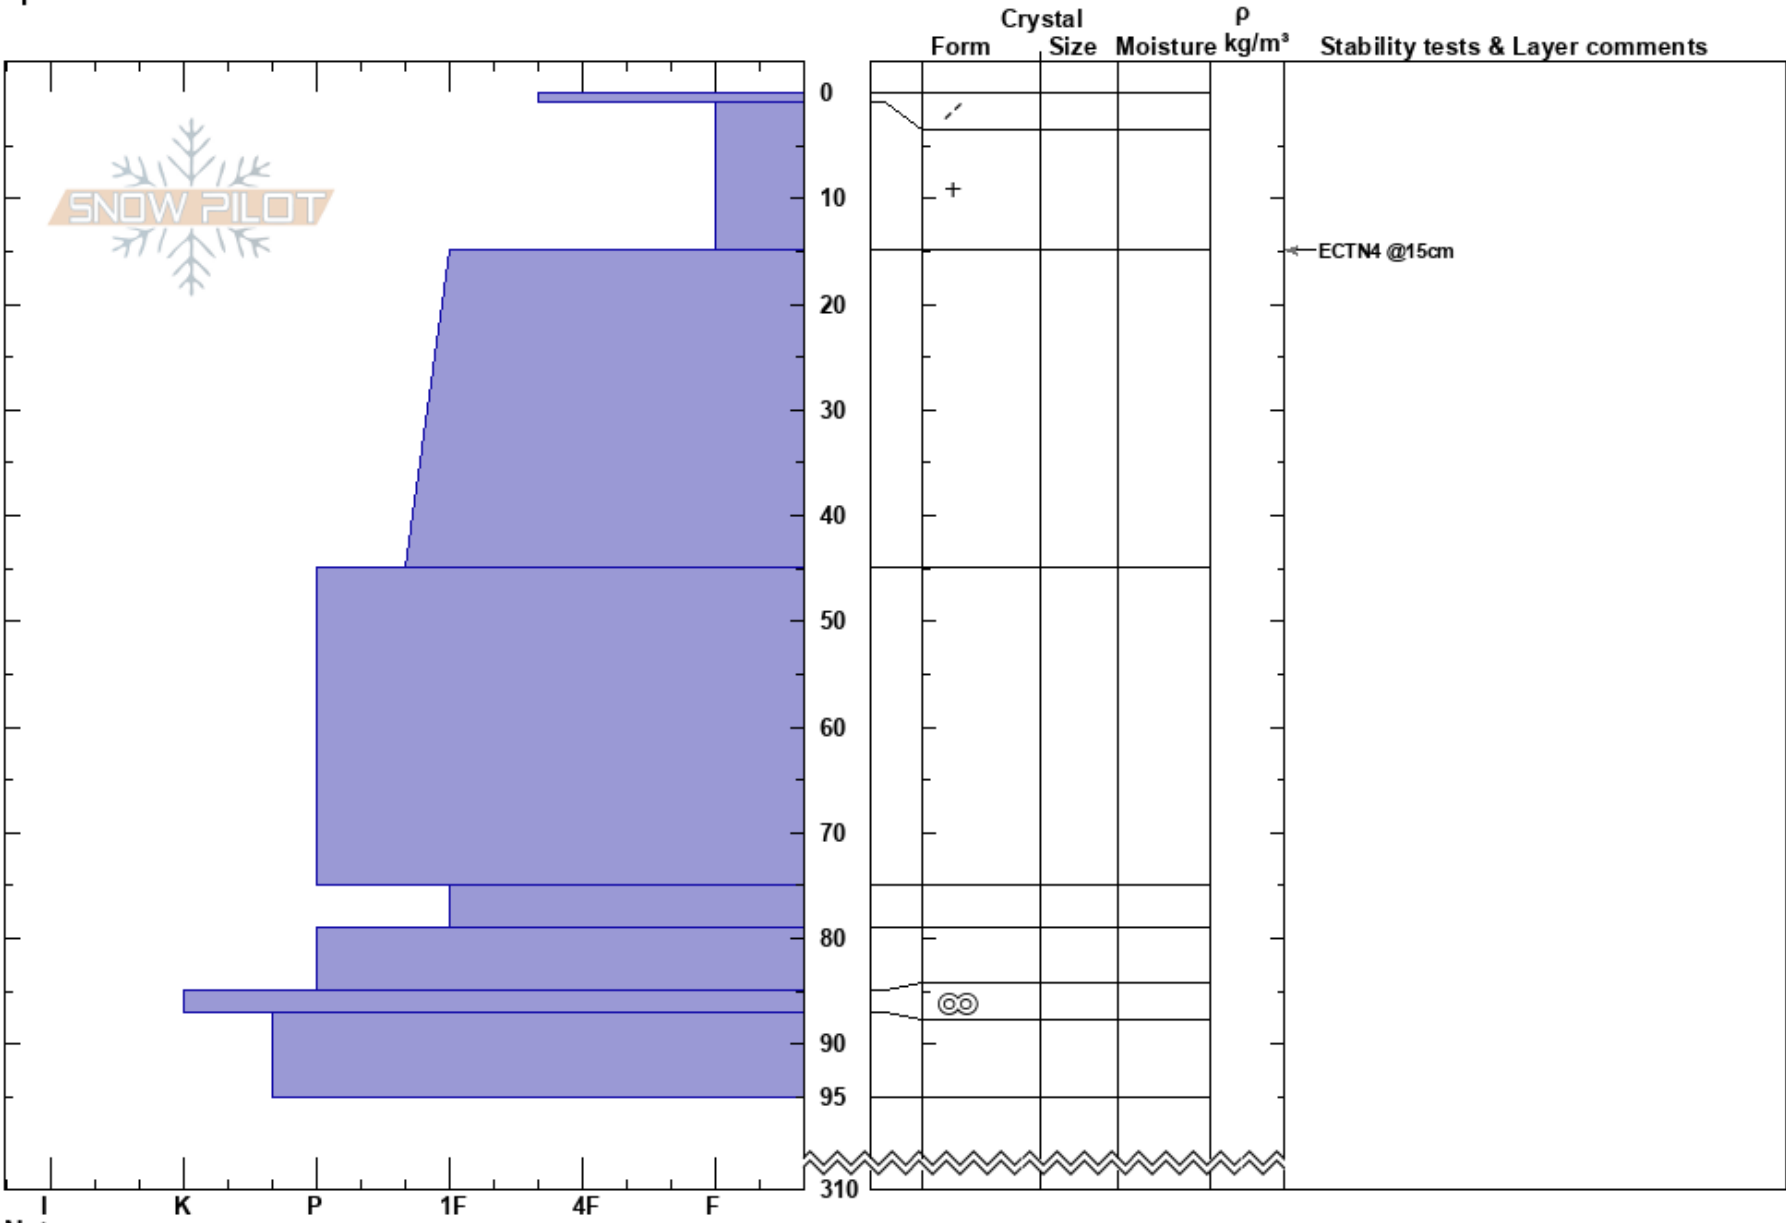

Rapmere V
 Grönfjället
 Sweden
 Elevation: 880 m
 Aspect: W
 Specifics:

Sebastian Wiklund
 03/04/2024 - 10:30
 Co-ord: 65.29589N, 15.52115E
 Slope Angle: 30°
 Wind Loading:

Stability:
 Air Temperature:
 Sky Cover: CLR
 Precipitation: NO
 Wind: N Light Breeze

HS:310
 PF:15
 Layer Notes:

Notes: