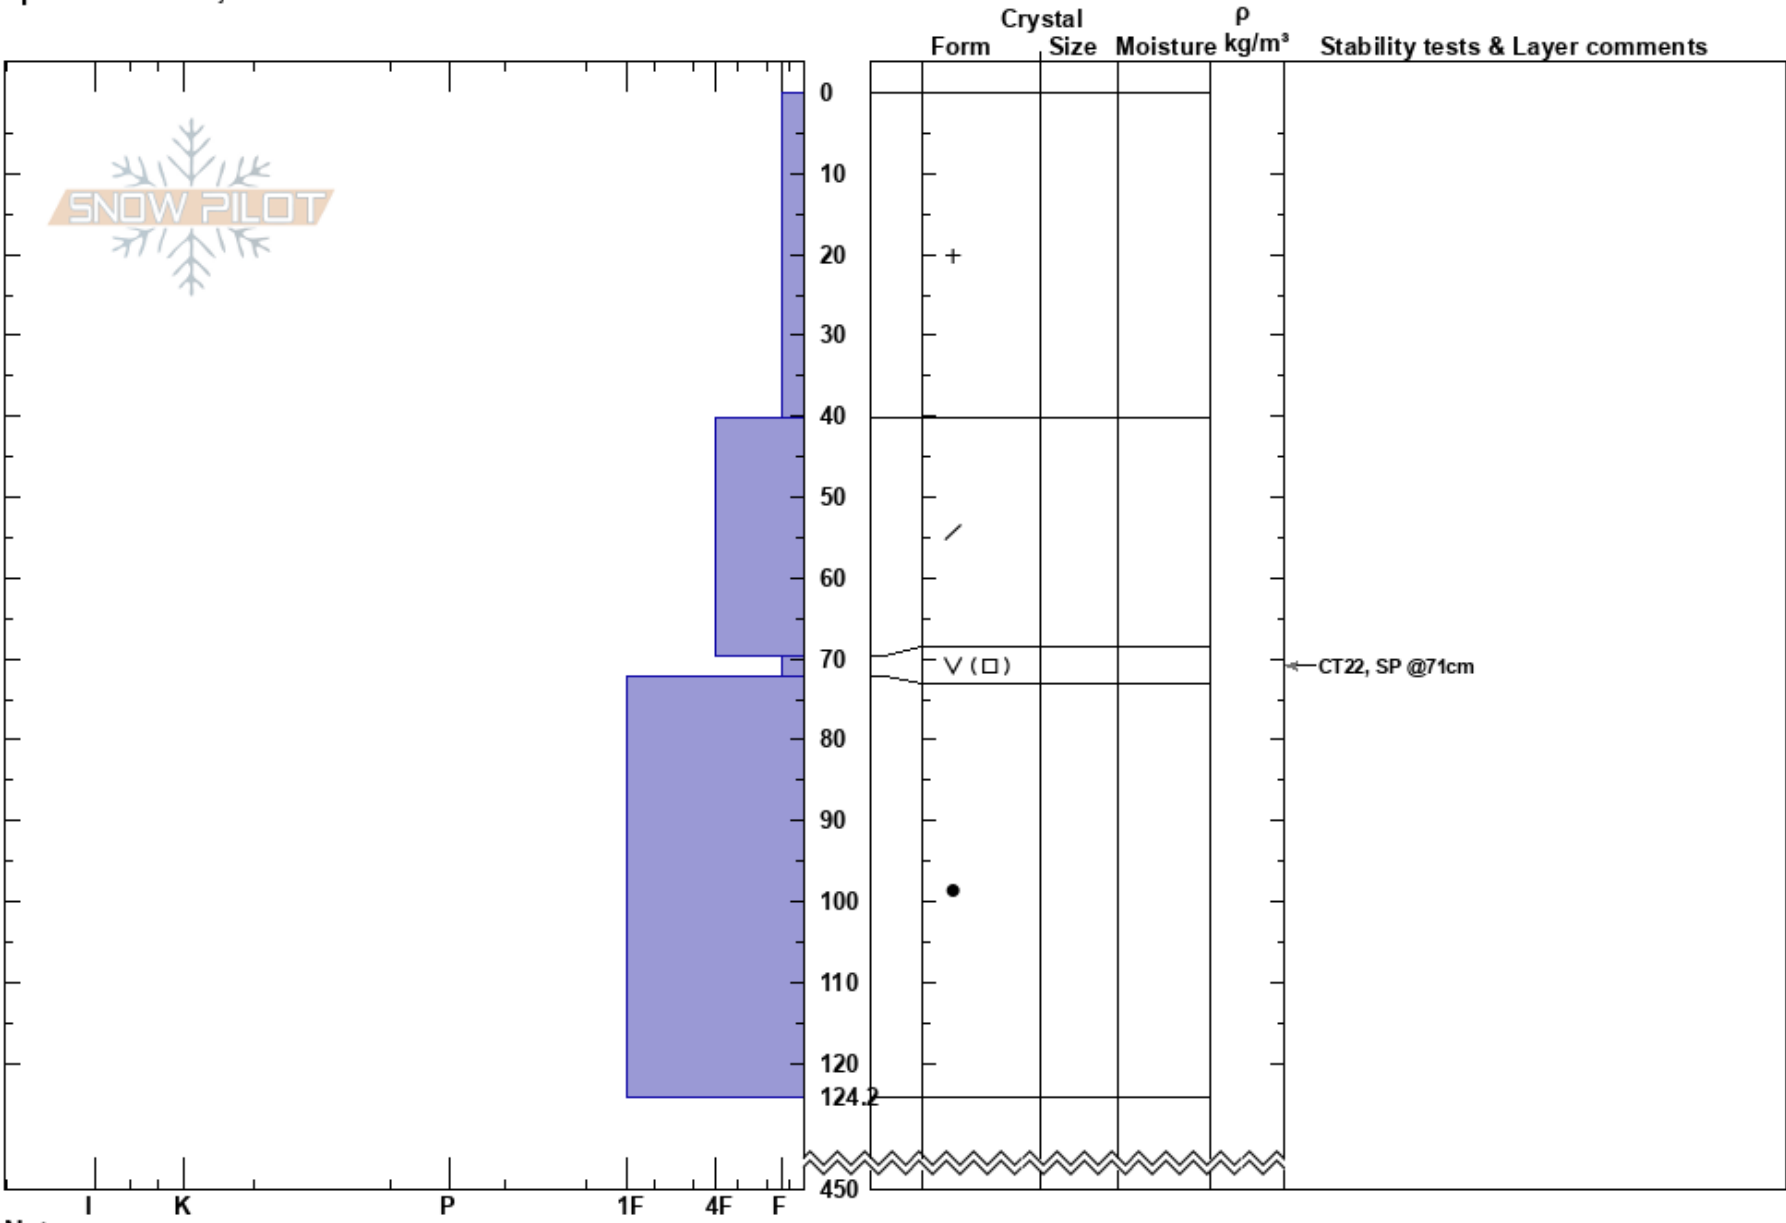

Skatepark
Tordrillo Range
AK
Elevation: 3800 ft
Aspect: N
Specifics: Pit is adjacent to avalanche

Hugh Barnard
04/02/2024 - 2:00pm
Co-ord: 61.56722N, -152.07703W
Slope Angle: 30°
Wind Loading:

Stability:
Air Temperature: -5°C
Sky Cover: CLR
Precipitation: NO
Wind:
HS:450
PF:60
PS:30
69.8-72.2cm:Problematic layer

Notes: fracture line profile of skier triggered D1.5