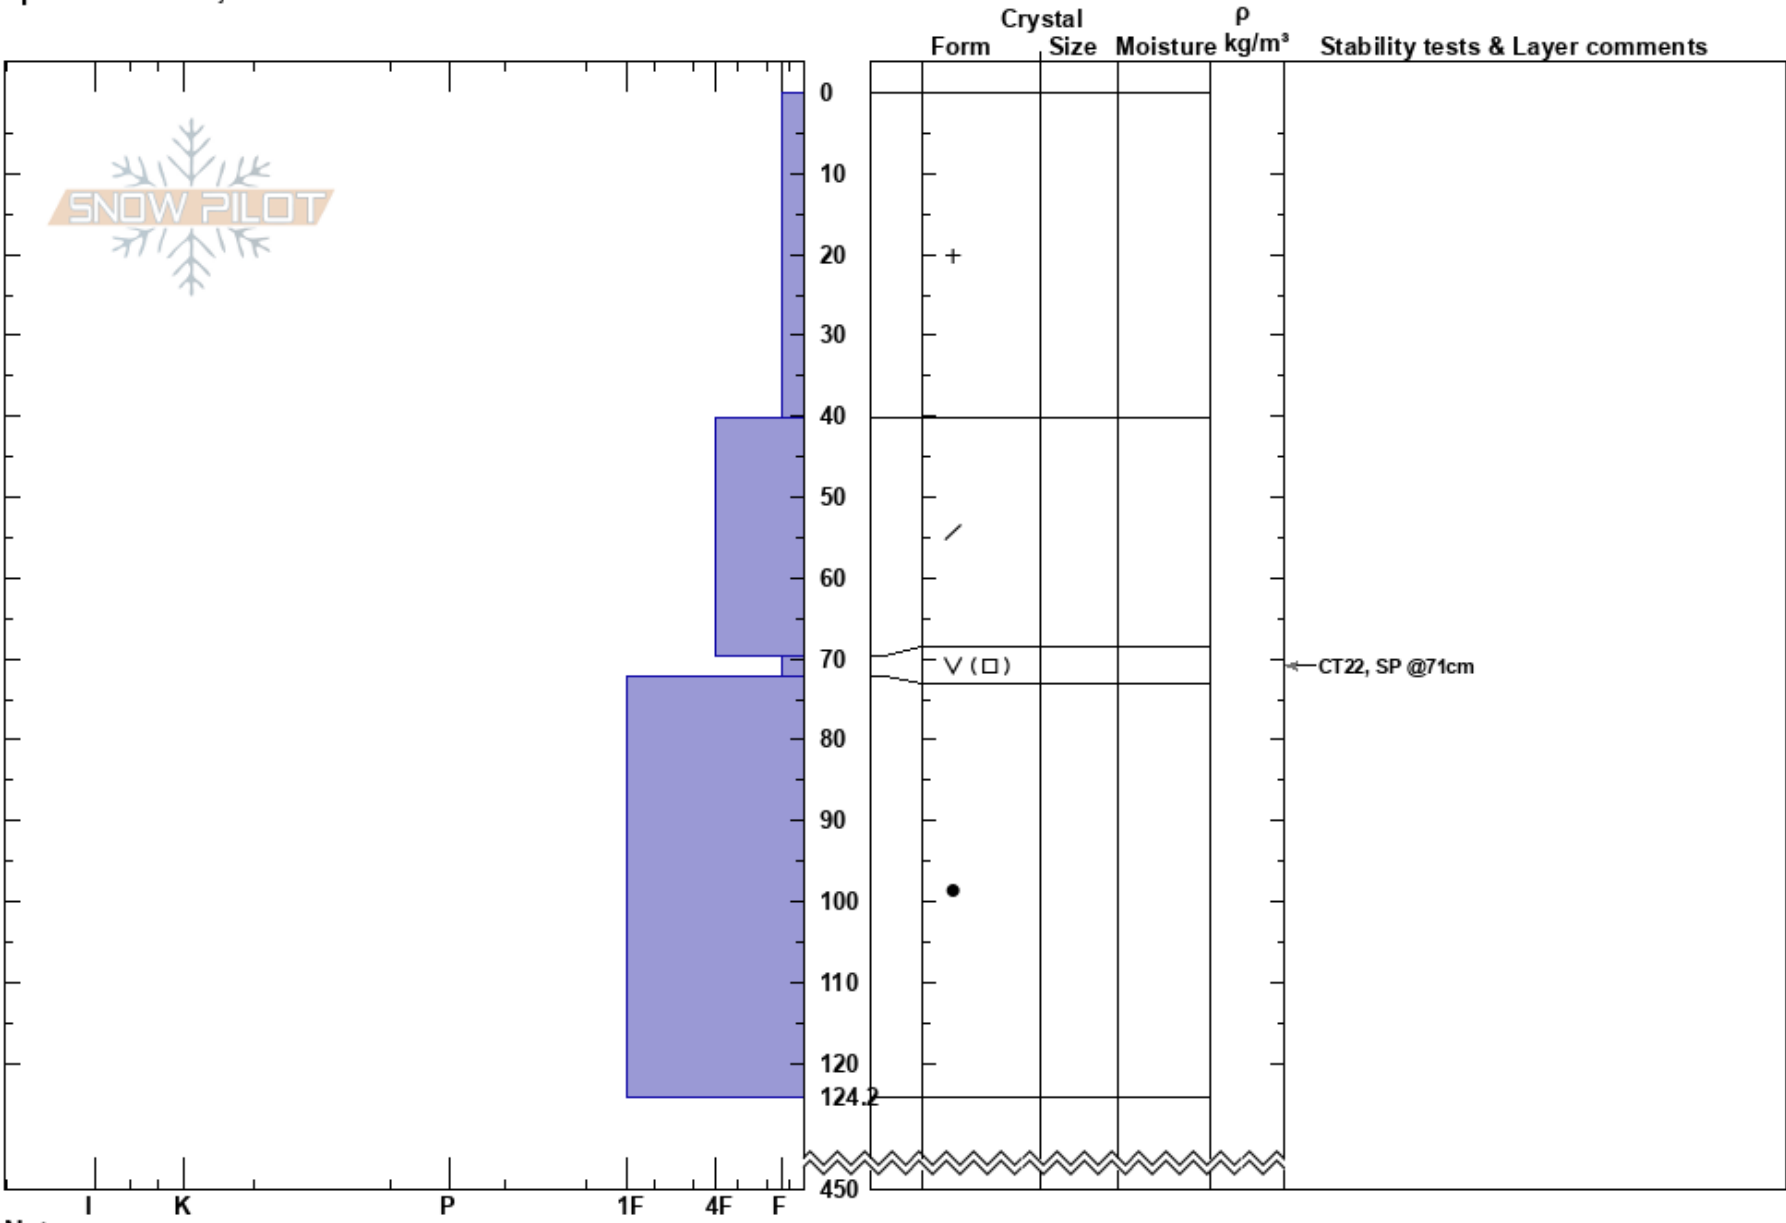

Skatepark
 Tordrillo Range
 AK
 Elevation: 3800 ft
 Aspect: N
 Specifics: Pit is adjacent to avalanche

Hugh Barnard
 04/02/2024 - 2:00pm
 Co-ord: 61.56722N, -152.07703W
 Slope Angle: 30°
 Wind Loading:

Stability:
 Air Temperature: -5°C
 Sky Cover: CLR
 Precipitation: NO
 Wind:
 HS:450
 PF:60
 PS:30
 69.8-72.2cm:Problematic layer

Notes: fracture line profile of skier triggered D1.5