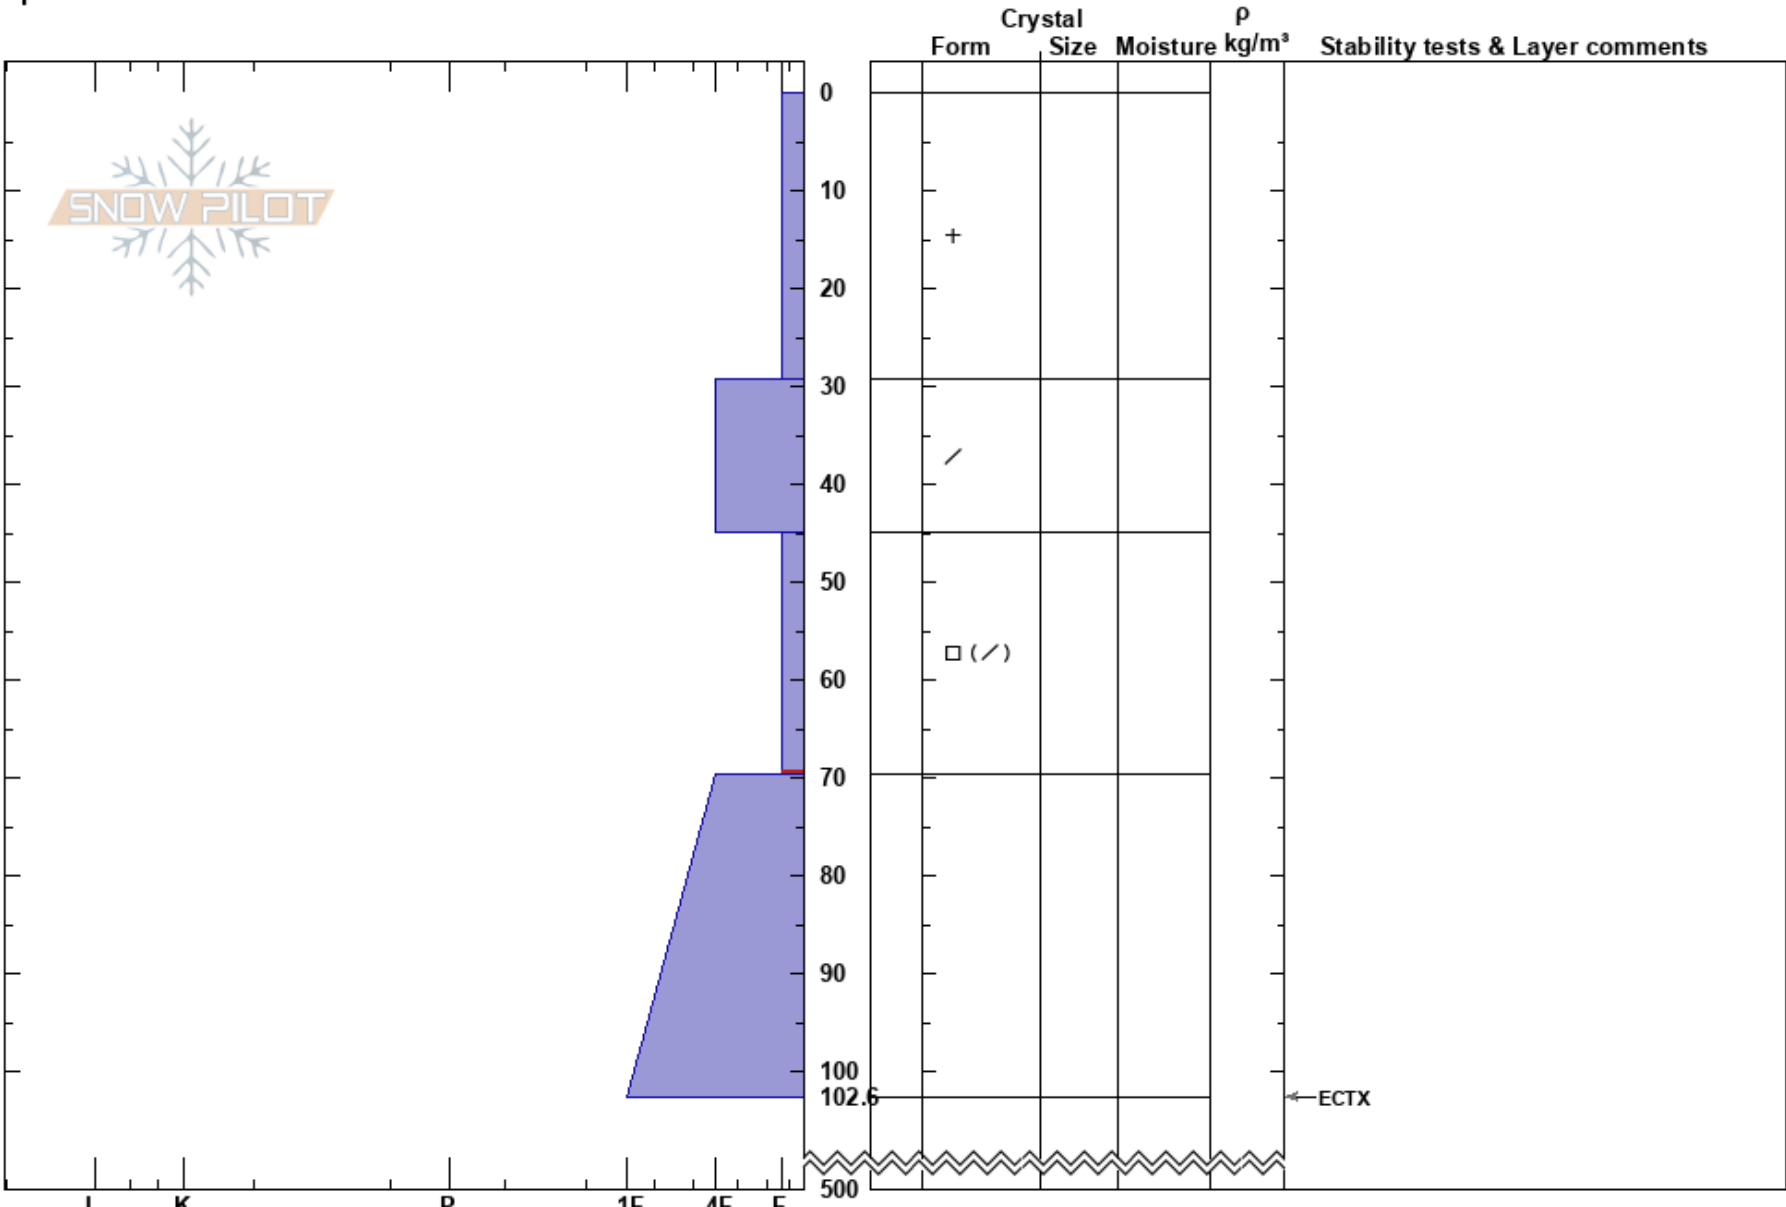

Ice Tongue
Tordrillo Range
AK
Elevation: 4100 ft
Aspect: NW
Specifics:

Hugh Barnard
04/02/2024 - 11:11am
Co-ord: 61.62764N, -151.99366W
Slope Angle: 30°
Wind Loading:

Stability: **HS:500**
Air Temperature: -7°C **PF:90** 45-69.6cm: Problematic layer
Sky Cover: CLR **PS:30**
Precipitation: NO
Wind: Calm