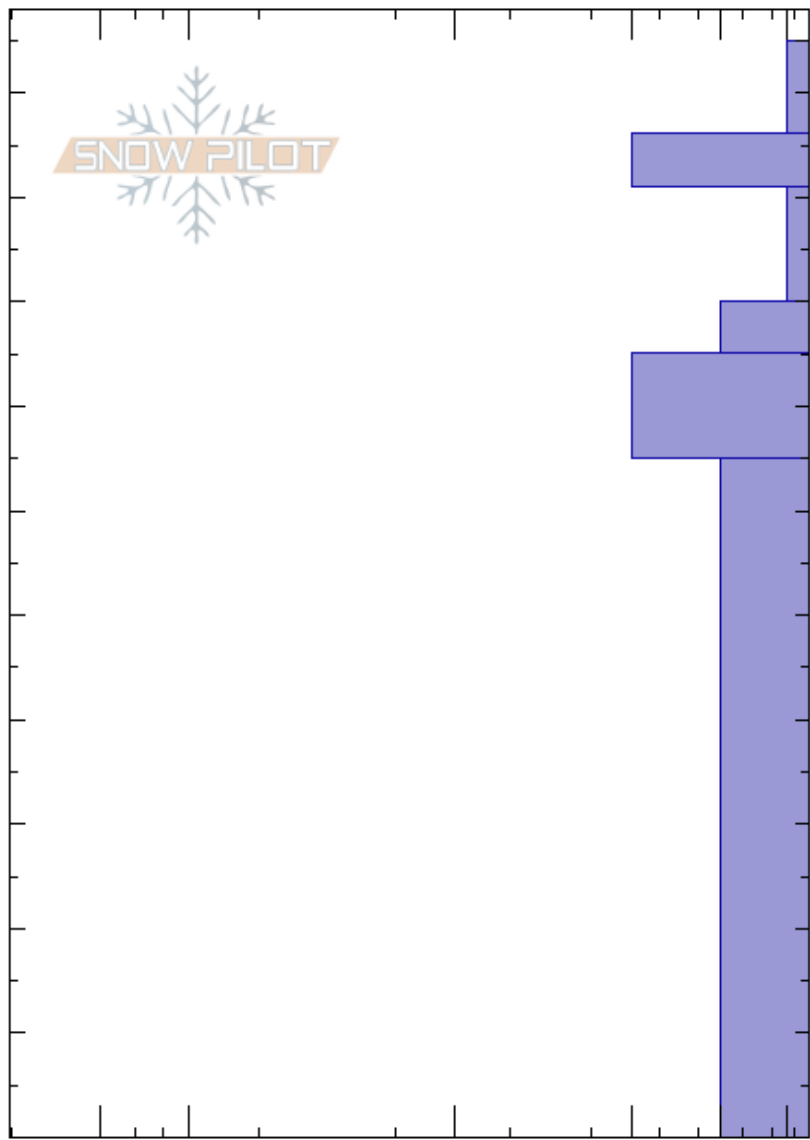

Webster Pass NE NTL
 Vail/Summit County
 CO
Elevation: 11500 ft
Aspect: NE
Specifics:

Austin DiVesta
 04/02/2024 - 11:00am
Co-ord: 39.53568N, -105.84059W
Slope Angle: 10°
Wind Loading: no

Stability:
Air Temperature:
Sky Cover: FEW
Precipitation: NO
Wind: N Moderate

HS: 105
Layer Notes:
 75-65cm: Dust Layer
 65-0cm: Problematic layer

Height (cm)	Crystal		Moisture	ρ kg/m ³	Stability tests & Layer comments
	Form	Size			
105	+	0.3			
100	+	0.3-0.5			
95	•	0.3			
90	∅ (⊖)	1-1.5			← ECTPV @91cm
85	⊖				
80					
75	•	0.5			75-65cm: Dust Layer
70					← ECTP13 @65cm
65					
60					
50					
40					
30	^	2-3			
20					
10					
0					