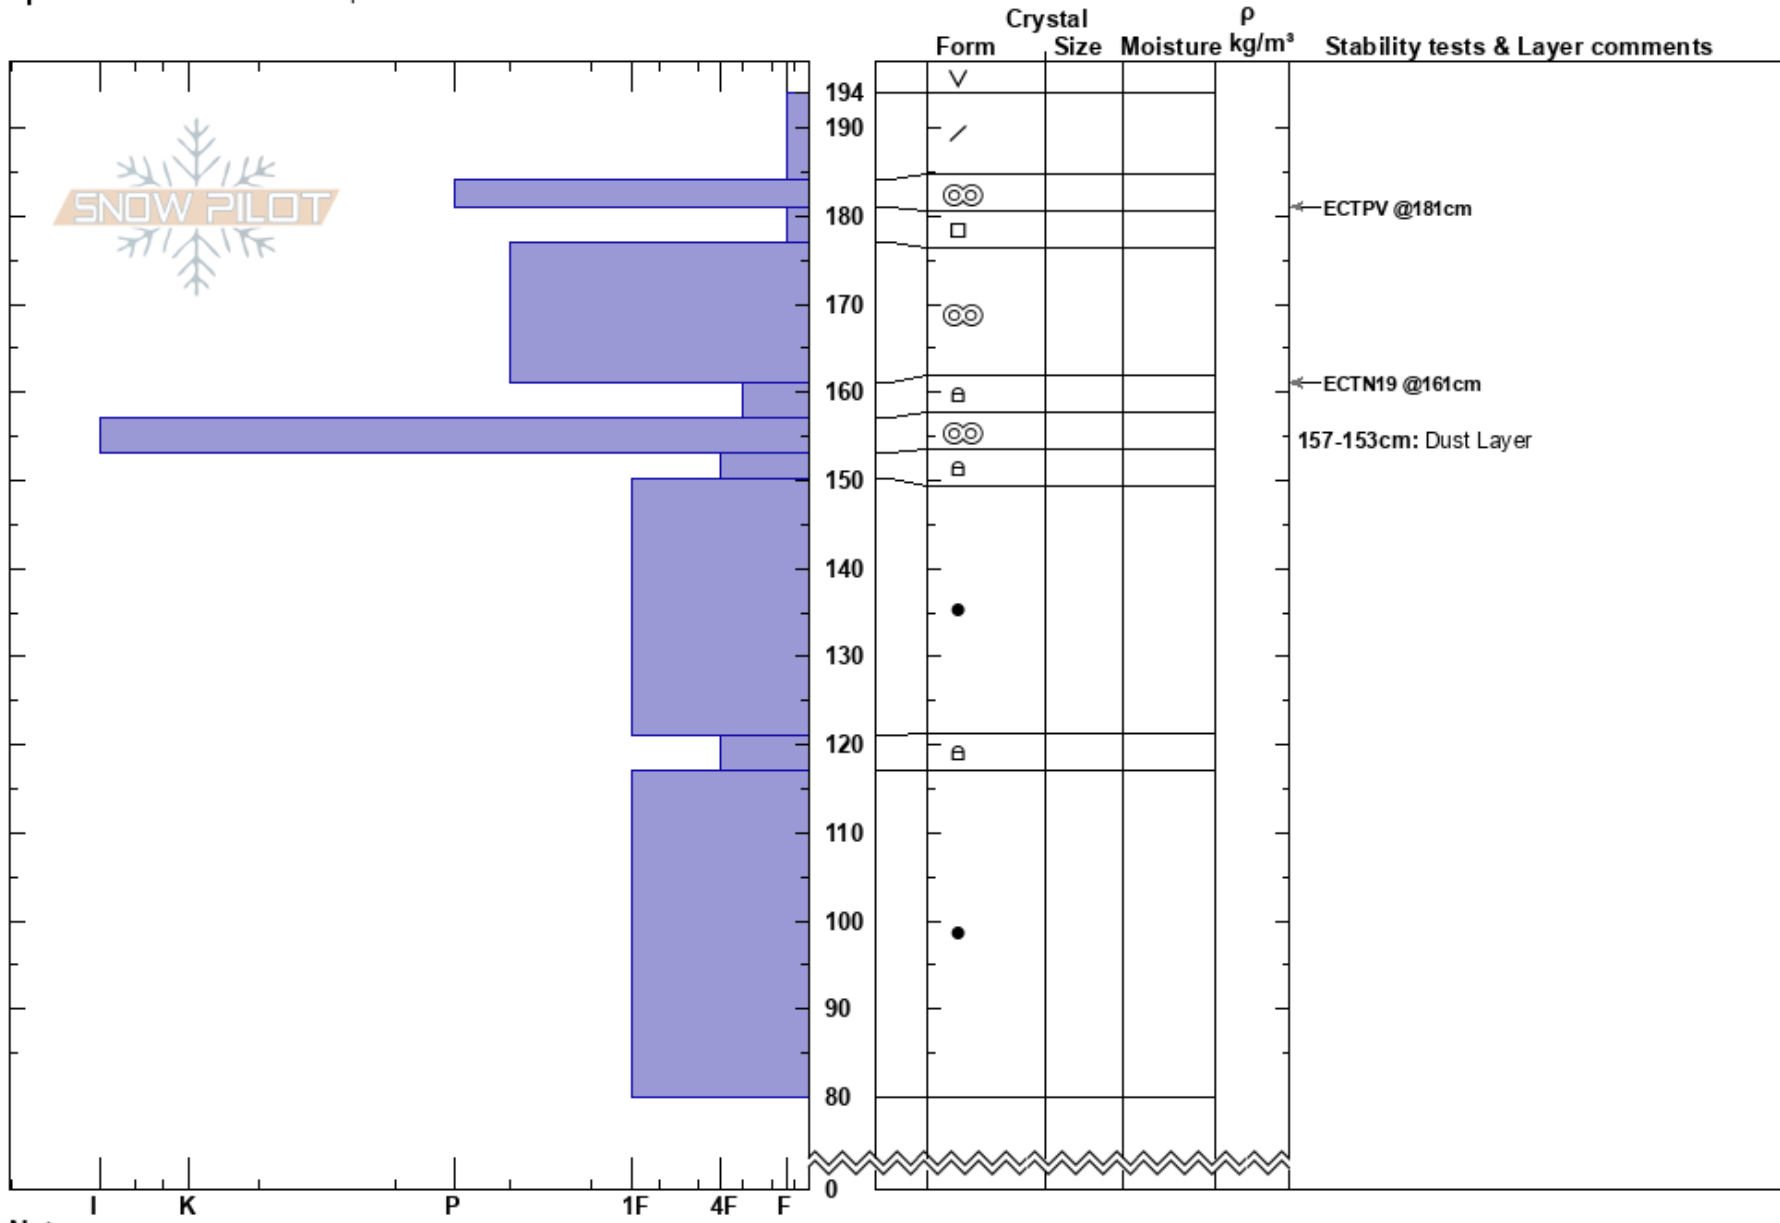

Teller Mountain
 Vail/Summit County
 CO
Elevation: 11900 ft
Aspect: E
Specifics: We snowmobiled slope

Andrew McWilliams
 04/02/2024 - 12:00pm
Co-ord: 39.53798N, -105.84927W
Slope Angle: 28°
Wind Loading: no

Stability:
Air Temperature: -1°C
Sky Cover: FEW
Precipitation: NO
Wind: N Light Breeze

HS: 194
PF: 10
Layer Notes:
 181-177cm: Problematic layer
 157-153cm: Dust Layer

Notes: