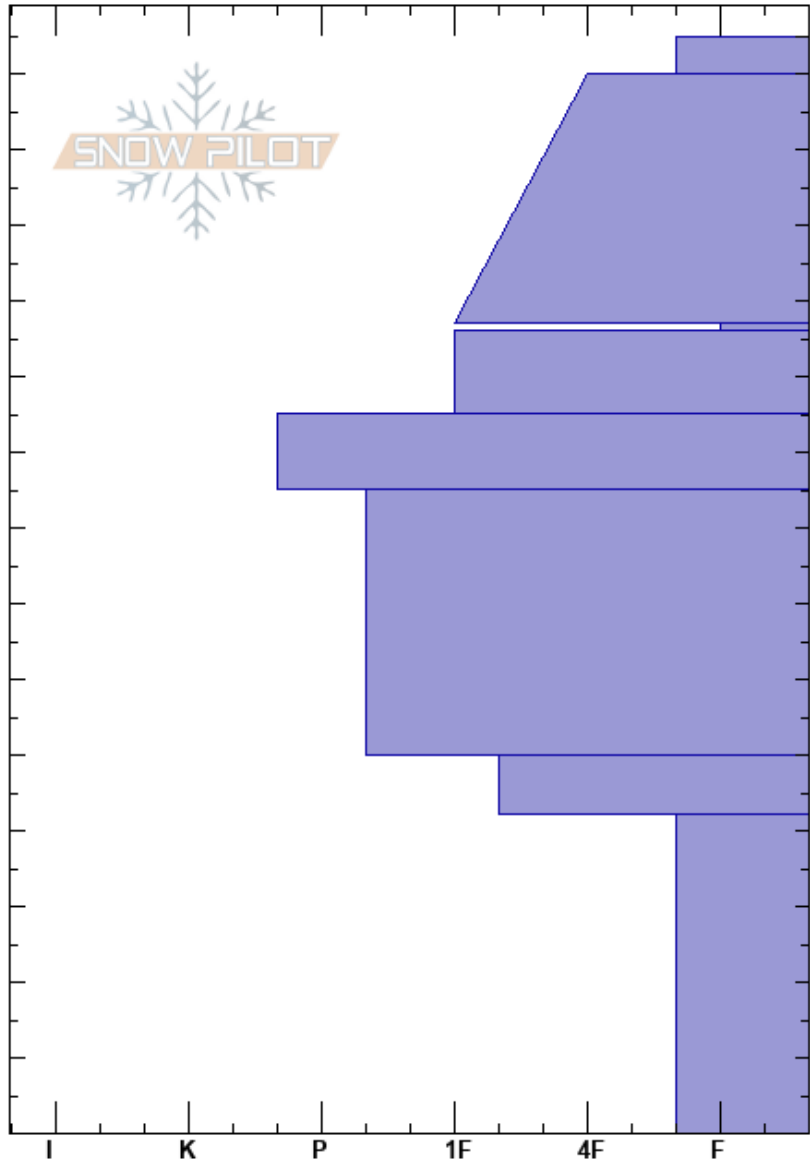

Targhee Creek
Lionhead Range
MT
Elevation: 9600 ft
Aspect: 75°

Ian Hoyer
04/02/2024 - 12:00pm
Co-ord: 44.75039N, -111.39098W
Slope Angle: 31°
Wind Loading: no

Stability: Fair
Air Temperature:
Sky Cover: CLR
Precipitation: NO
Wind: Calm
HS:145
PF:30 107-106cm:Problematic layer

Specifics: Pit is adjacent to avalanche: crown; Recent avalanche activity on similar slopes; Snowmobile tracks on slope; We snowmobiled slope

Crystal Form	Size	Moisture	ρ kg/m ³	Stability tests & Layer comments
			M	
□	1			← ECTP18 @107cm
⊙				
□				
^	3-4			