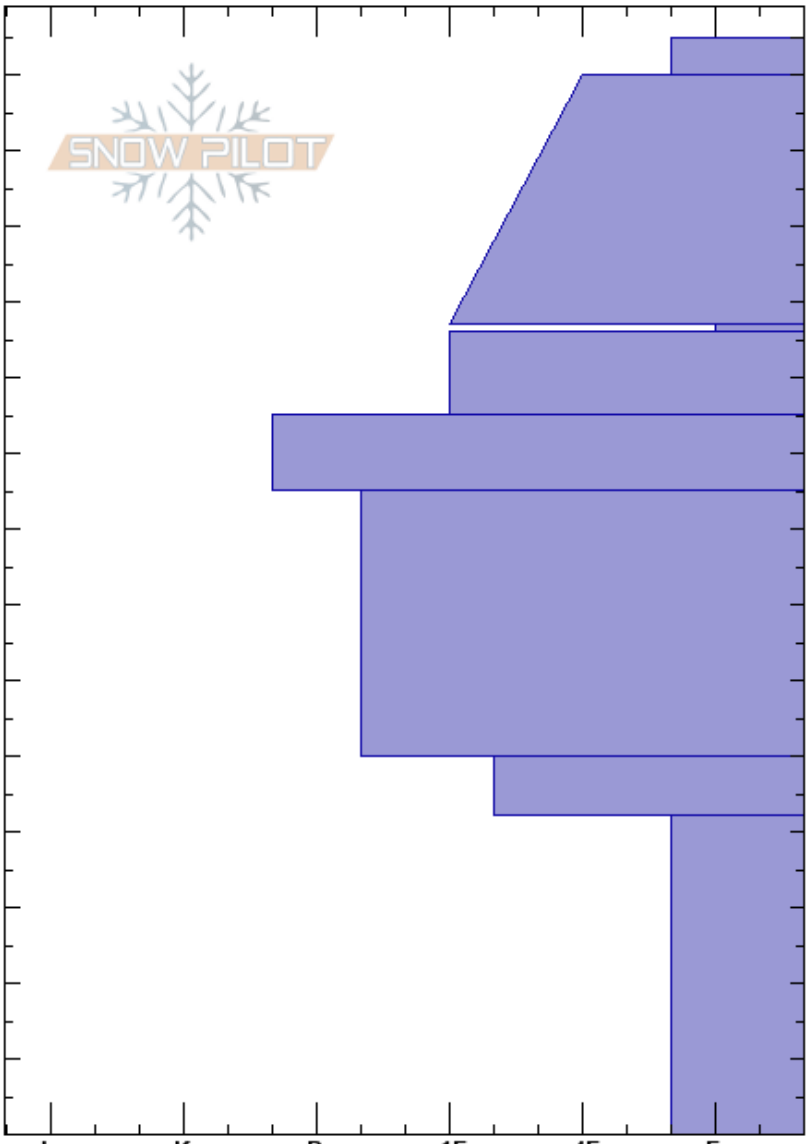

Targhee Creek
 Lionhead Range
 MT
 Elevation: 9600 ft
 Aspect: 75°

Ian Hoyer
 04/02/2024 - 12:00pm
 Co-ord: 44.75039N, -111.39098W
 Slope Angle: 31°
 Wind Loading: no

Stability: Fair
 Air Temperature: HS:145 PF:30 107-106cm:Problematic layer
 Sky Cover: CLR
 Precipitation: NO
 Wind: Calm

Specifics: Pit is adjacent to avalanche: crown; Recent avalanche activity on similar slopes; Snowmobile tracks on slope; We snowmobiled slope

Crystal Form	Size	Moisture	ρ kg/m ³	Stability tests & Layer comments
			M	
□	1			← ECTP18 @107cm
⊙				
□				
^	3-4			