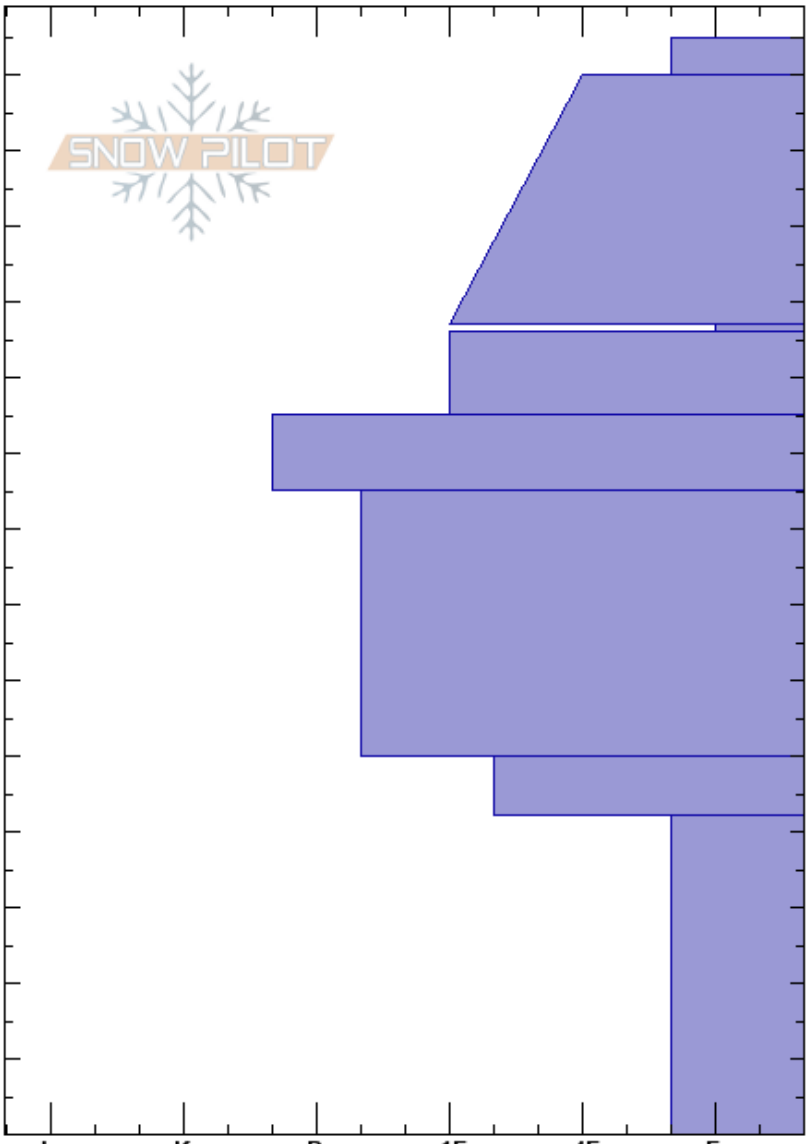

Targhee Creek
 Lionhead Range
 MT
 Elevation: 9600 ft
 Aspect: 75°

Ian Hoyer
 04/02/2024 - 12:00pm
 Co-ord: 44.75039N, -111.39098W
 Slope Angle: 31°
 Wind Loading: no

Stability: Fair
 Air Temperature: HS:145
 Sky Cover: CLR
 Precipitation: NO
 Wind: Calm
 Layer Notes: PF:30 107-106cm:Problematic layer

Specifics: Pit is adjacent to avalanche: crown; Recent avalanche activity on similar slopes; Snowmobile tracks on slope; We snowmobiled slope

Crystal Form	Size	Moisture	ρ kg/m ³	Stability tests & Layer comments
			M	
□	1			← ECTP18 @107cm
⊙⊙				
□				
^	3-4			