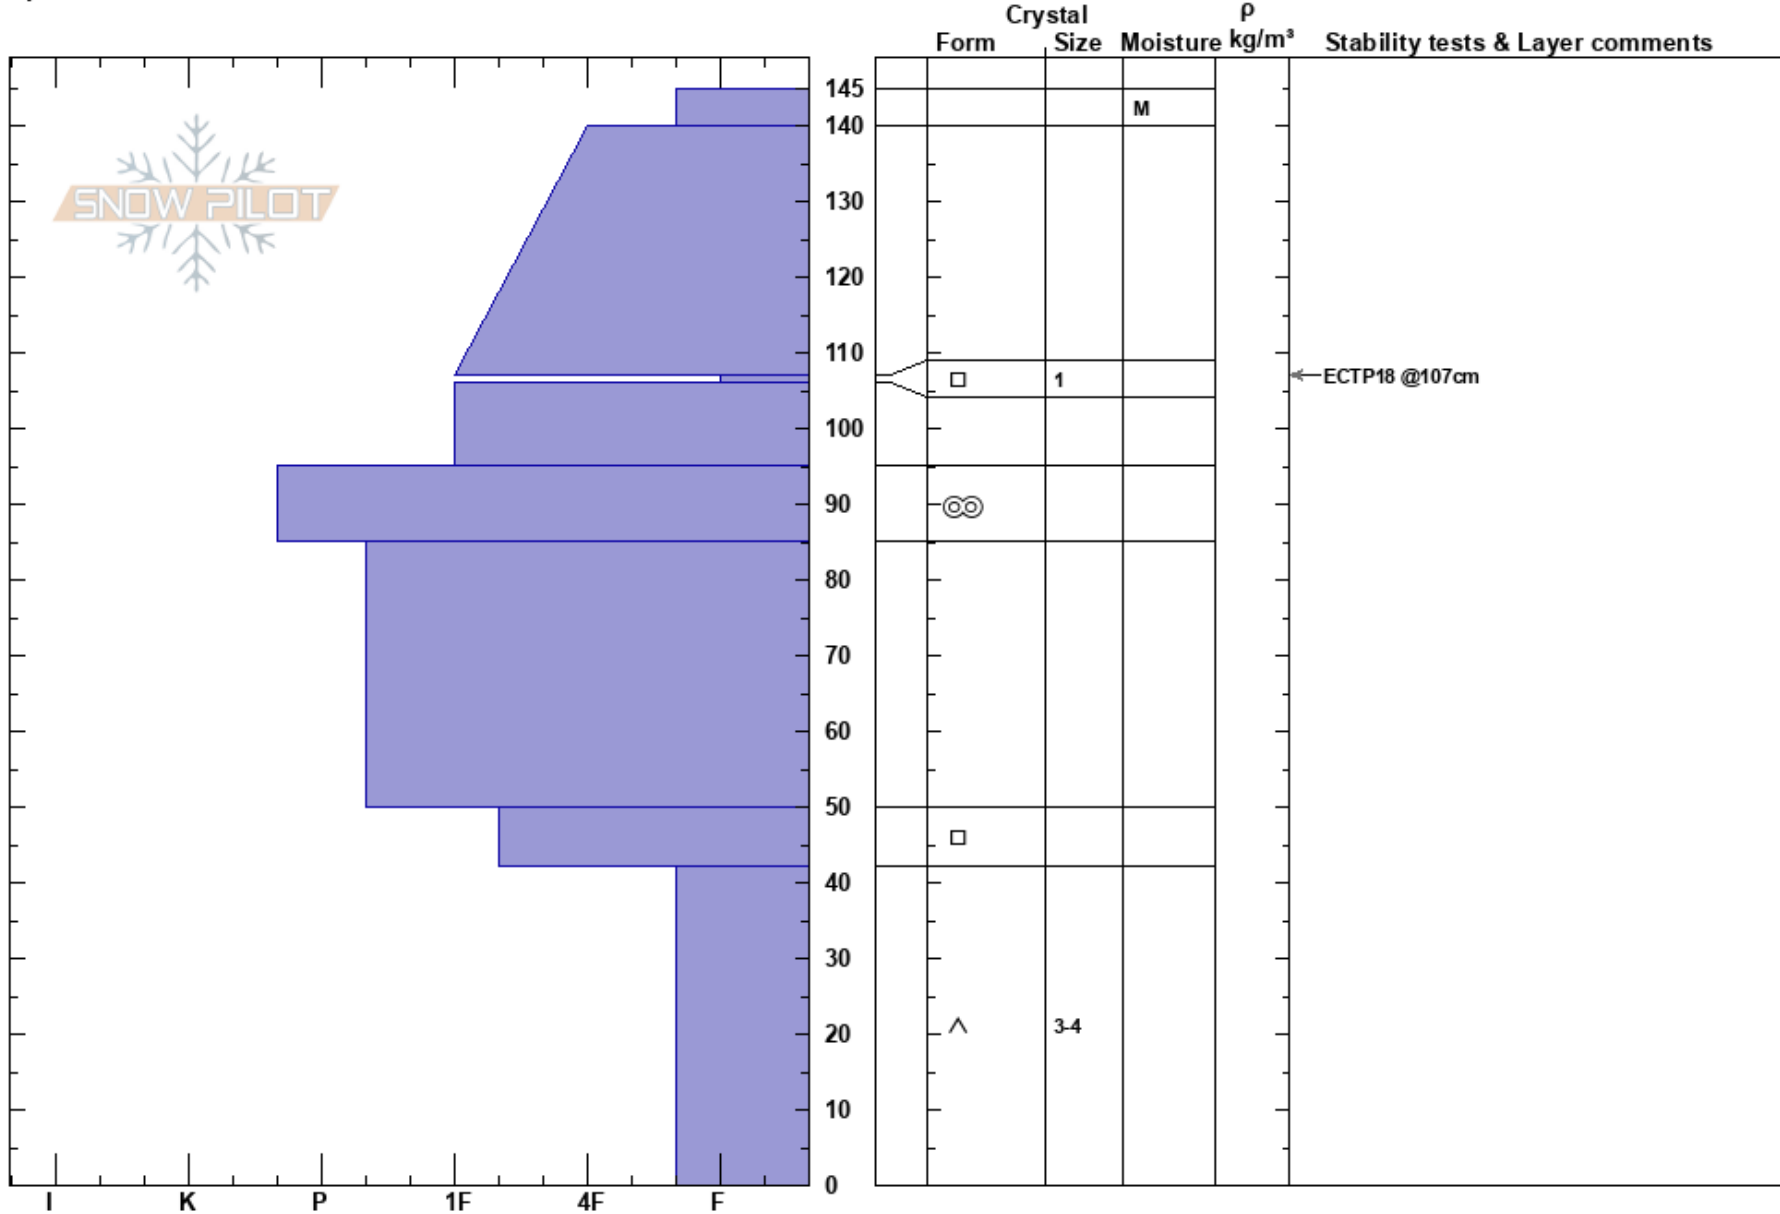

Targhee Creek  
 Lionhead Range  
 MT  
 Elevation: 9600 ft  
 Aspect: 75°

Ian Hoyer  
 04/02/2024 - 12:00pm  
 Co-ord: 44.75039N, -111.39098W  
 Slope Angle: 31°  
 Wind Loading: no

Stability: Fair  
 Air Temperature:  
 Sky Cover: CLR  
 Precipitation: NO  
 Wind: Calm  
 HS:145  
 PF:30 107-106cm:Problematic layer

Specifics: Pit is adjacent to avalanche: crown; Recent avalanche activity on similar slopes; Snowmobile tracks on slope; We snowmobiled slope

Notes: