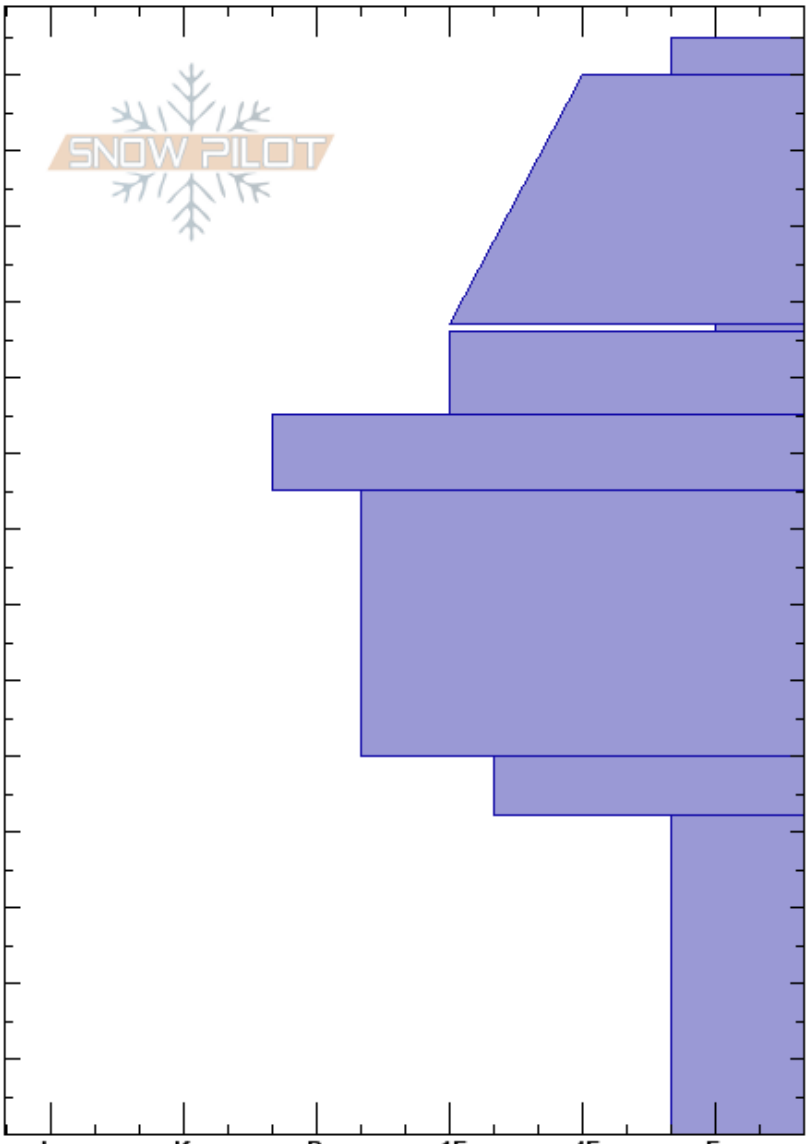

Targhee Creek  
 Lionhead Range  
 MT  
 Elevation: 9600 ft  
 Aspect: 75°

Ian Hoyer  
 04/02/2024 - 12:00pm  
 Co-ord: 44.75039N, -111.39098W  
 Slope Angle: 31°  
 Wind Loading: no

Stability: Fair  
 Air Temperature: HS:145  
 Sky Cover: CLR  
 Precipitation: NO  
 Wind: Calm  
 PF:30 107-106cm:Problematic layer

Specifics: Pit is adjacent to avalanche: crown; Recent avalanche activity on similar slopes; Snowmobile tracks on slope; We snowmobiled slope

Crystal Form	Size	Moisture	$\rho$ kg/m <sup>3</sup>	Stability tests & Layer comments
			M	
□	1			← ECTP18 @107cm
⊙⊙				
□				
^	3-4			