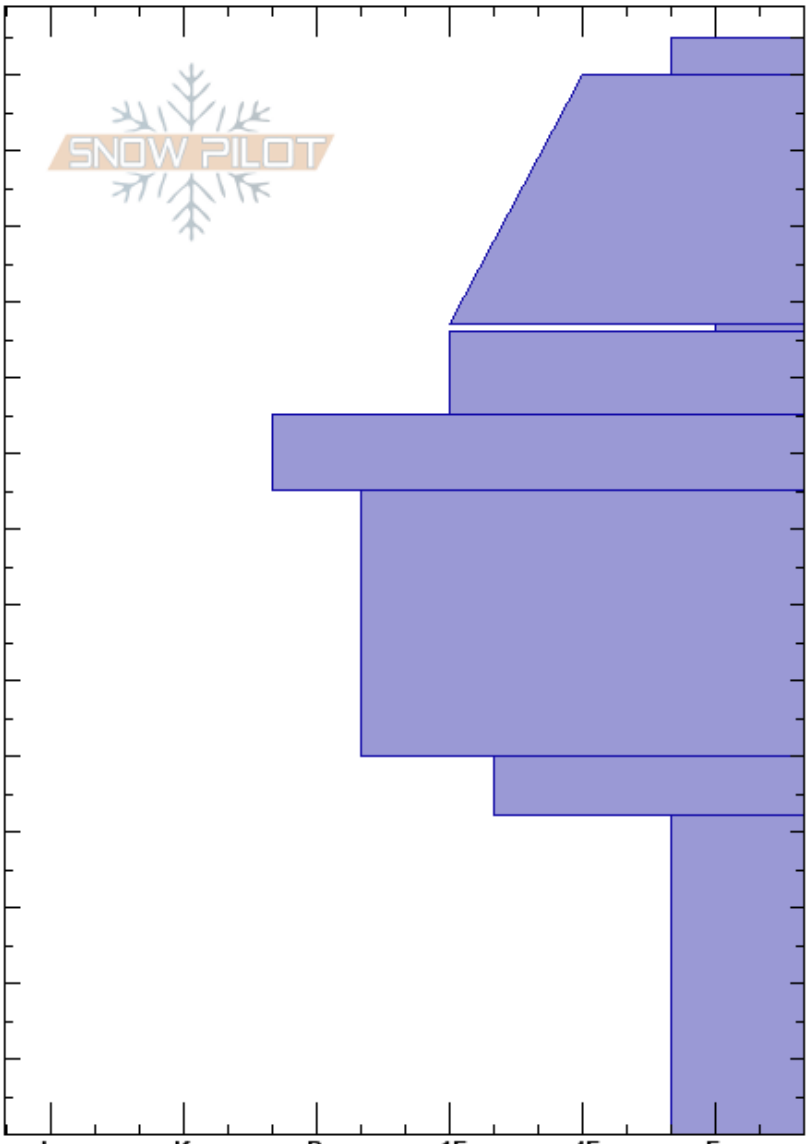

Targhee Creek  
 Lionhead Range  
 MT  
 Elevation: 9600 ft  
 Aspect: 75°

Ian Hoyer  
 04/02/2024 - 12:00pm  
 Co-ord: 44.75039N, -111.39098W  
 Slope Angle: 31°  
 Wind Loading: no

Stability: Fair  
 Air Temperature: HS:145 PF:30 107-106cm:Problematic layer  
 Sky Cover: CLR  
 Precipitation: NO  
 Wind: Calm

Specifics: Pit is adjacent to avalanche: crown; Recent avalanche activity on similar slopes; Snowmobile tracks on slope; We snowmobiled slope

Crystal Form	Size	Moisture	$\rho$ kg/m <sup>3</sup>	Stability tests & Layer comments
			M	
□	1			← ECTP18 @107cm
⊙⊙				
□				
^	3-4			