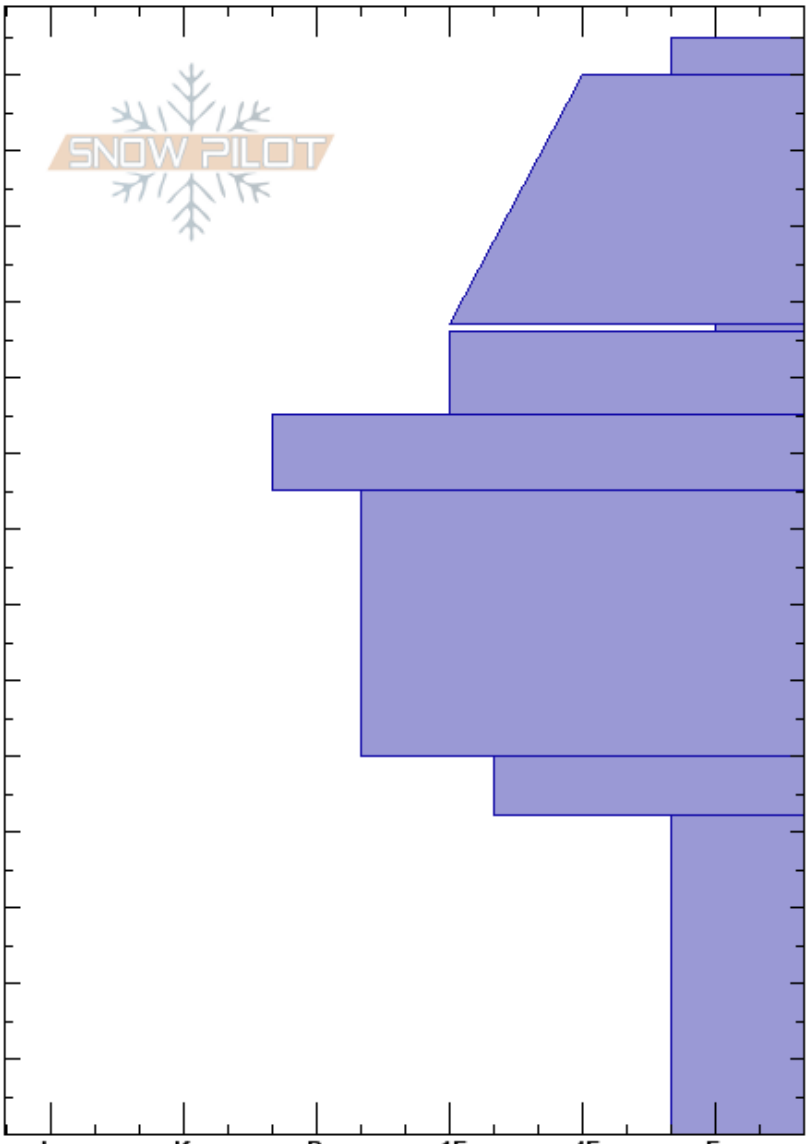

Targhee Creek
 Lionhead Range
 MT
 Elevation: 9600 ft
 Aspect: 75°

Ian Hoyer
 04/02/2024 - 12:00pm
 Co-ord: 44.75039N, -111.39098W
 Slope Angle: 31°
 Wind Loading: no

Stability: Fair
 Air Temperature: HS:145
 Sky Cover: CLR
 Precipitation: NO
 Wind: Calm
 PF:30 107-106cm:Problematic layer

Specifics: Pit is adjacent to avalanche: crown; Recent avalanche activity on similar slopes; Snowmobile tracks on slope; We snowmobiled slope

Crystal Form Size Moisture ρ kg/m³ Stability tests & Layer comments

Crystal Form	Size	Moisture	ρ kg/m ³	Stability tests & Layer comments
			M	
□	1			← ECTP18 @107cm
⊙⊙				
□				
^	3-4			

Notes: