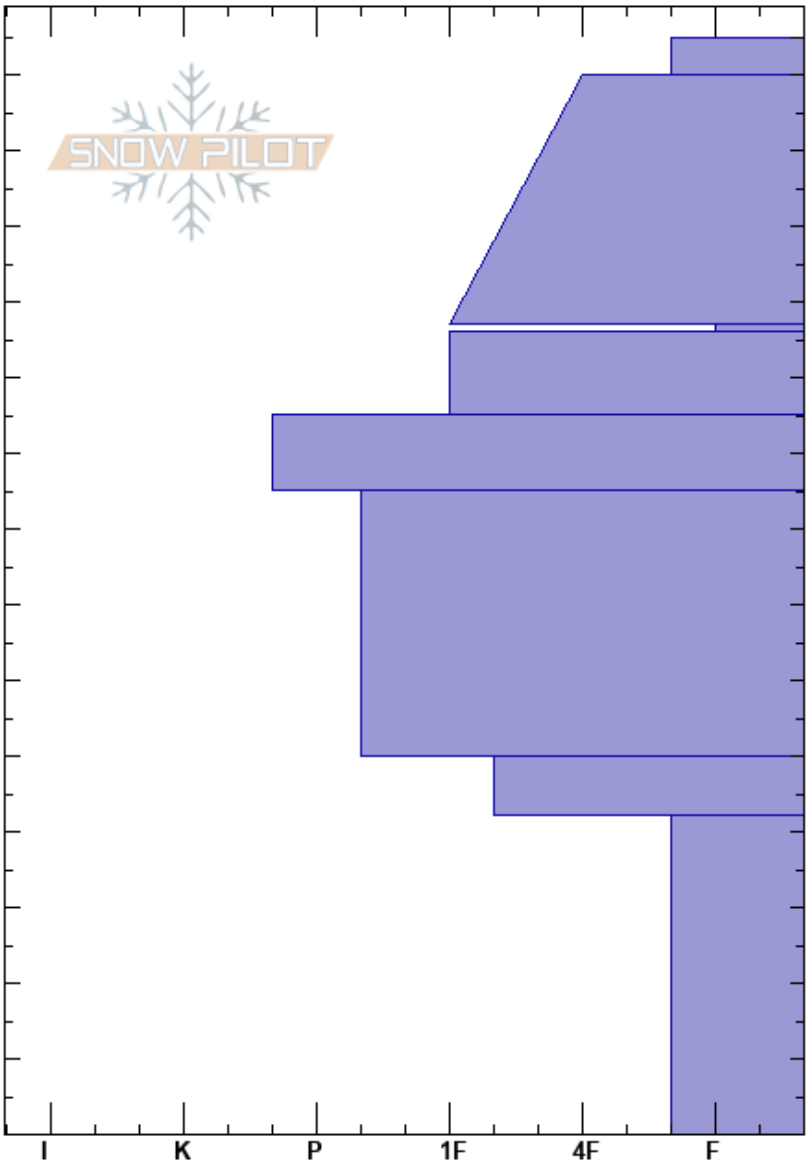

Targhee Creek  
 Lionhead Range  
 MT  
 Elevation: 9600 ft  
 Aspect: 75°

Ian Hoyer  
 04/02/2024 - 12:00pm  
 Co-ord: 44.75039N, -111.39098W  
 Slope Angle: 31°  
 Wind Loading: no

Stability: Fair  
 Air Temperature:  
 Sky Cover: CLR  
 Precipitation: NO  
 Wind: Calm

HS:145  
 PF:30 107-106cm:Problematic layer

Specifics: Pit is adjacent to avalanche: crown; Recent avalanche activity on similar slopes; Snowmobile tracks on slope; We snowmobiled slope

Crystal Form	Size	Moisture	$\rho$ kg/m <sup>3</sup>	Stability tests & Layer comments
			M	
□	1			← ECTP18 @107cm
⊙				
□				
^	3-4			